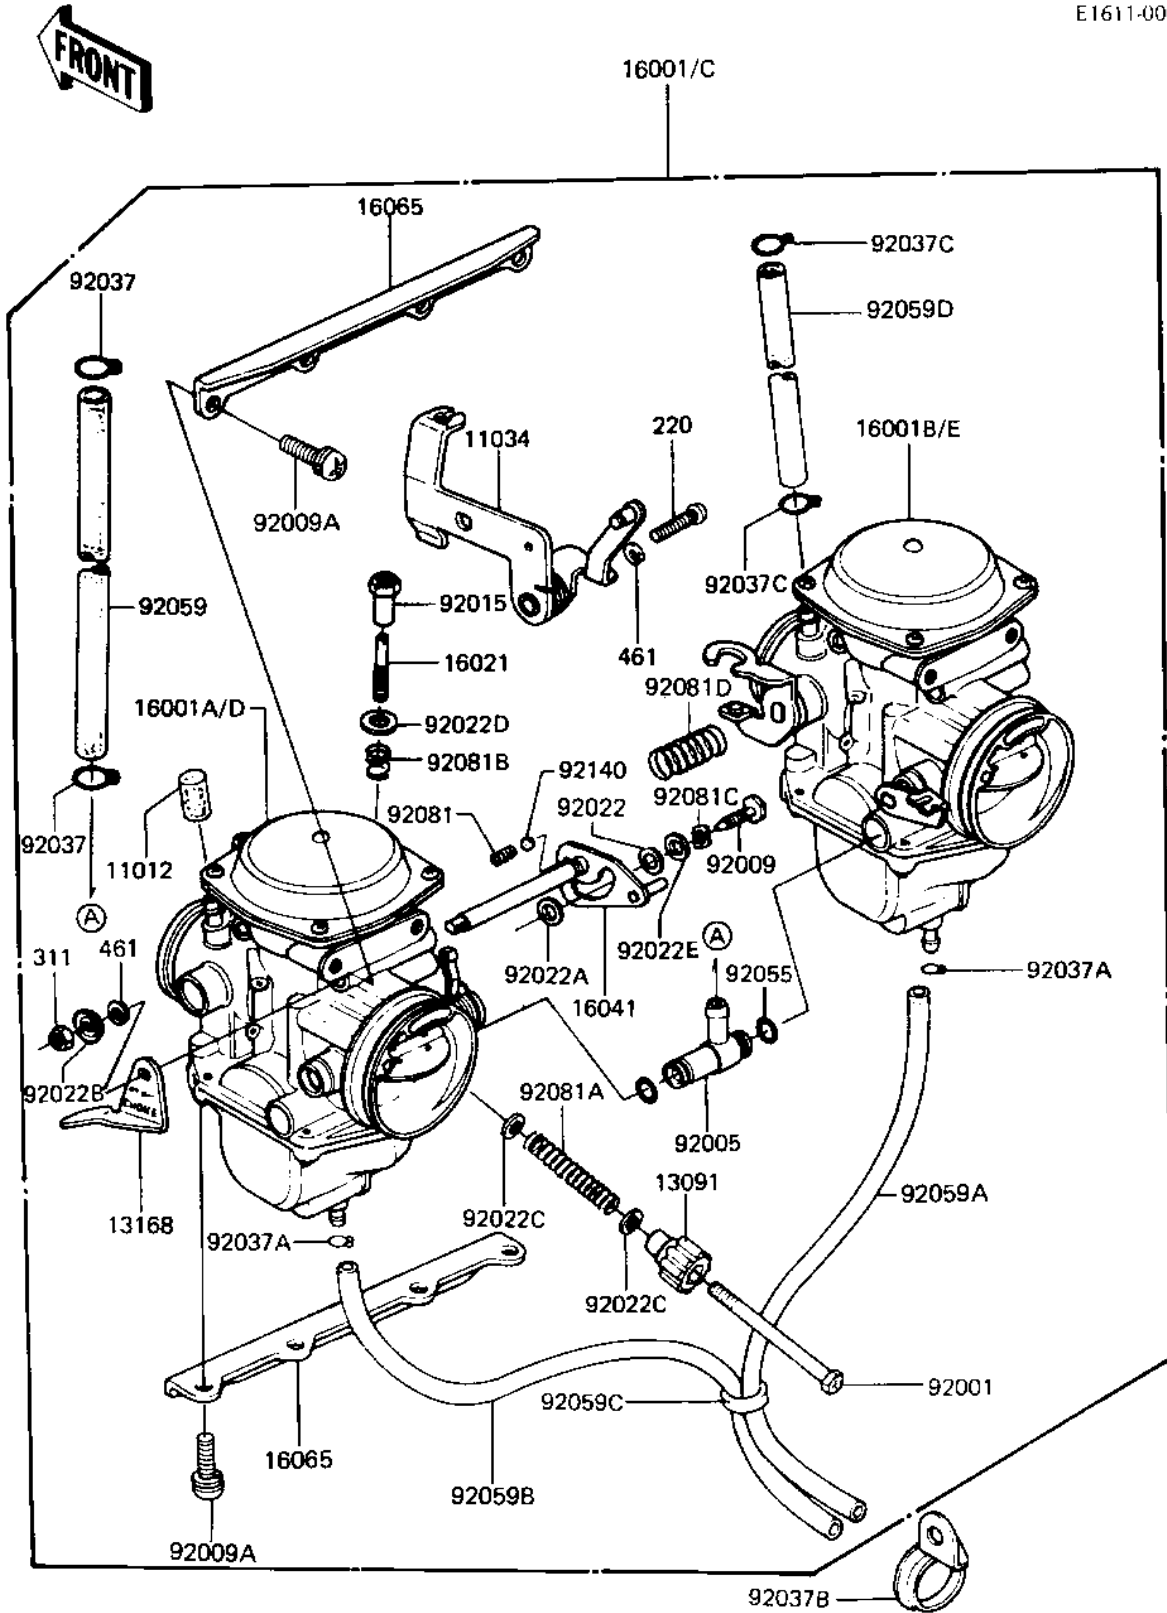

1983 LTD PARTS DIAGRAM

CARBURETOR ASSY ('81-'83 A2/A3/A4)

E1611-000

1983 LTD PARTS LIST

CARBURETOR ASSY ('81-'83 A2/A3/A4)

ITEM NAME	PART NUMBER	QUANTITY
CAP,RUBBER (Ref # 11012)	11012-1129	1
BRACKET,THROTTLE CABL (Ref # 11034)	11034-1805	1
HOLDER,ADJUST (Ref # 13091)	13091-1078	1
LEVER,CHOKE (Ref # 13168)	13168-1065	1
CARBURETOR ASSY (Ref # 16001)	16001-1275	1
CARBURETOR,L.H. (Canada) (Ref # 16001A)	16001-1276	1
CARBURETOR,R.H. (Canada) (Ref # 16001B)	16001-1277	1
SCREW,SLOTTED (Ref # 16021)	16021-1027	1
SHAFT,LINK (Ref # 16041)	16041-1020	1
PLATE,STAY (Ref # 16065)	16065-1012	2
BOLT,HEX HEAD,5X70 (Ref # 92001)	92001-1328	1
FITTING,FUEL TUBE (Ref # 92005)	92005-1026	1
SCREW,LINK SHAFT (Ref # 92009)	92009-1096	1
SCREW,6X16 (Ref # 92009A)	92009-1129	8
NUT,5M/M (Ref # 92015)	92015-1118	1
WASHER,6.1X11X0.8,POL (Ref # 92022)	92022-1199	1
WASHER,6.4X9.4X0.8,PL (Ref # 92022A)	92022-1200	1
WASHER,LOCK,5M/M (Ref # 92022B)	92022-1201	1
WASHER (Ref # 92022C)	92022-1203	2
WASHER (Ref # 92022D)	92022-1204	1
WASHER,6.5X11X1.2,STL (Ref # 92022E)	92022-1207	1
CLAMP,FUEL INLET TUBE (Ref # 92037)	92037-1075	2
CLAMP,TUBE,OVERFLOW (Ref # 92037A)	92037-1142	2
CLAMP,TUBE (Ref # 92037B)	92037-1153	1
CLAMP,TUBE (Ref # 92037C)	92037-1241	2
"O" RING (Ref # 92055)	92055-1004	2
TUBE,FUEL INLET (Ref # 92059)	92059-1029	1
HOSE,FUEL OVERFLOW (Ref # 92059A)	92059-1046	1
HOSE,FUEL OVERFLOW (Ref # 92059B)	92059-111	1

1983 LTD PARTS LIST

CARBURETOR ASSY ('81-'83 A2/A3/A4)

ITEM NAME	PART NUMBER	QUANTITY
TUBE,CLAMP (Ref # 92059C)	92059-1141	1
TUBE,5X9X160 (Ref # 92059D)	92059-1201	1
SPRING (Ref # 92081)	92081-1249	1
SPRING (Ref # 92081A)	92081-1251	1
SPRING (Ref # 92081B)	92081-1252	1
SPRING,WAVED WASHER (Ref # 92081C)	92081-1262	1
SPRING (Ref # 92081D)	92081-1414	1
BALL,STEEL,3/16" (Ref # 92140)	92140-1004	1
SCREW PAN HEAD 5X20 (Ref # 220)	220B0520	1
NUT,5MM (Ref # 311)	311B0500	1
WASHER SPRING 5MM (Ref # 461)	461F0500	2