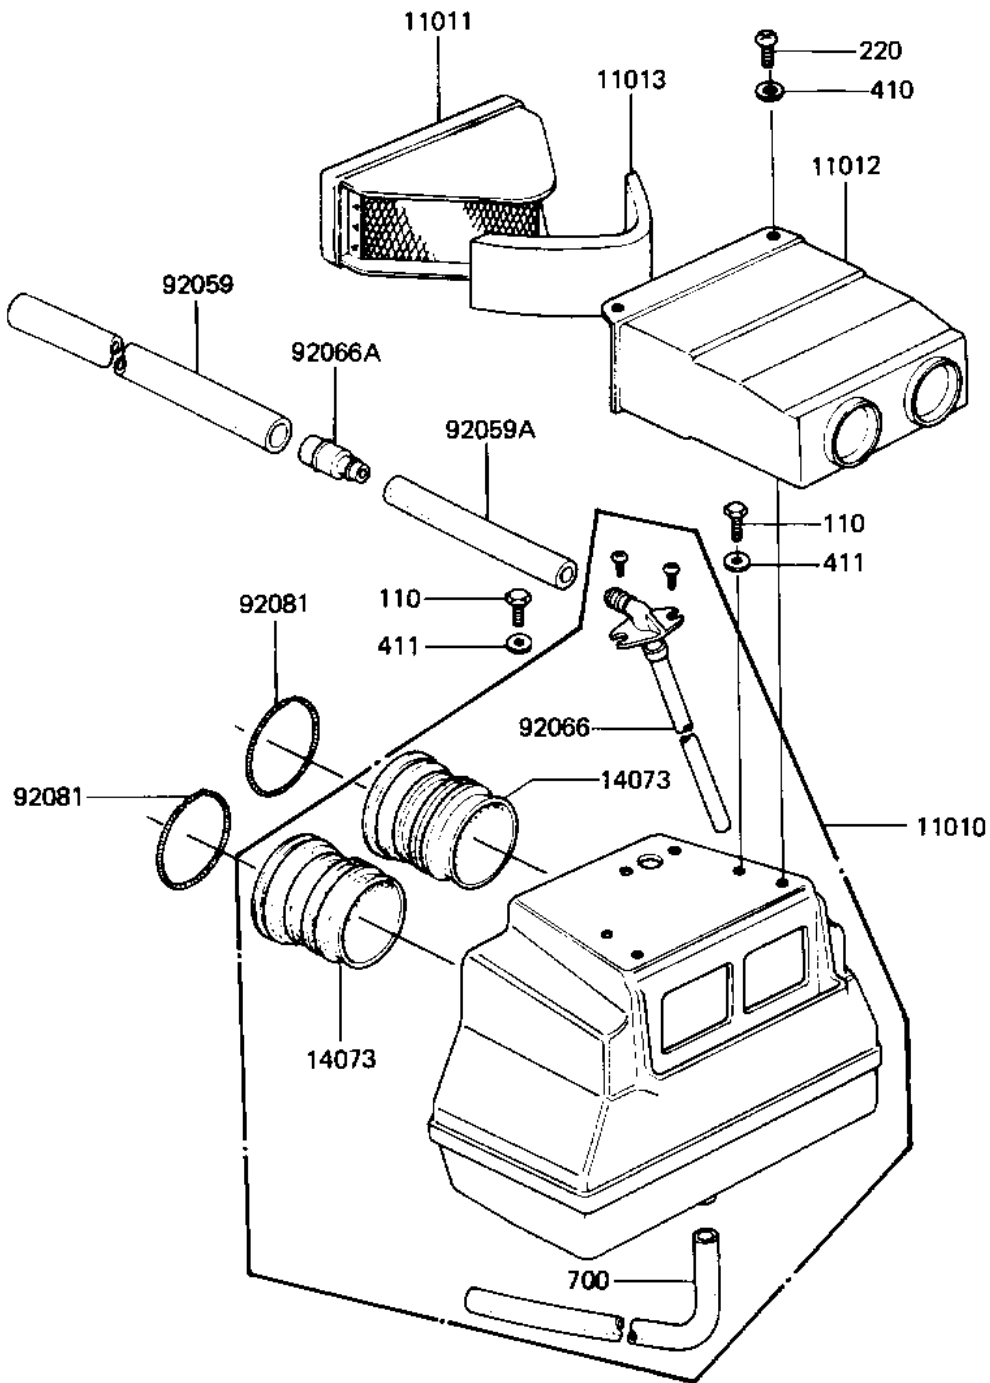

1981 LTD PARTS DIAGRAM

AIR CLEANER ('81-'83 A2/A3/A4)

E1130-0001

1981 LTD PARTS LIST

AIR CLEANER ('81-'83 A2/A3/A4)

ITEM NAME	PART NUMBER	QUANTITY
FILTER-ASSY-AIR (Ref # 11010)	11010-5042	1
CASE,ELEMENT (Ref # 11011)	11011-1043	1
CAP,AIR CLEANER (Ref # 11012)	11012-1086	1
ELEMENT,AIR CLNR (Ref # 11013)	11013-1027	1
DUCT,AIR CLEANER (Ref # 14073)	14073-1034	2
TUBE,14X20X135,BRETHR (Ref # 92059)	92059-1094	1
TUBE,7.5X12.5X155,RBR (Ref # 92059A)	92059-1097	1
PLUG,BREATHER (Ref # 92066)	92066-1046	1
PLUG,TUBE FITTING (Ref # 92066A)	92066-1047	1
SPRING (Ref # 92081)	92081-1177	2
BOLT-UPSET,6X12 (Ref # 110)	112G0612	2
SCREW PAN HEAD 6X16 (Ref # 220)	220B0616	2
WASHER PLAIN 6MM (Ref # 410)	410B0600	2
WASHER PLAIN 6MM (Ref # 411)	411B0600	2
TUBE-PVC,6X250 (Ref # 700)	700Q06250	1