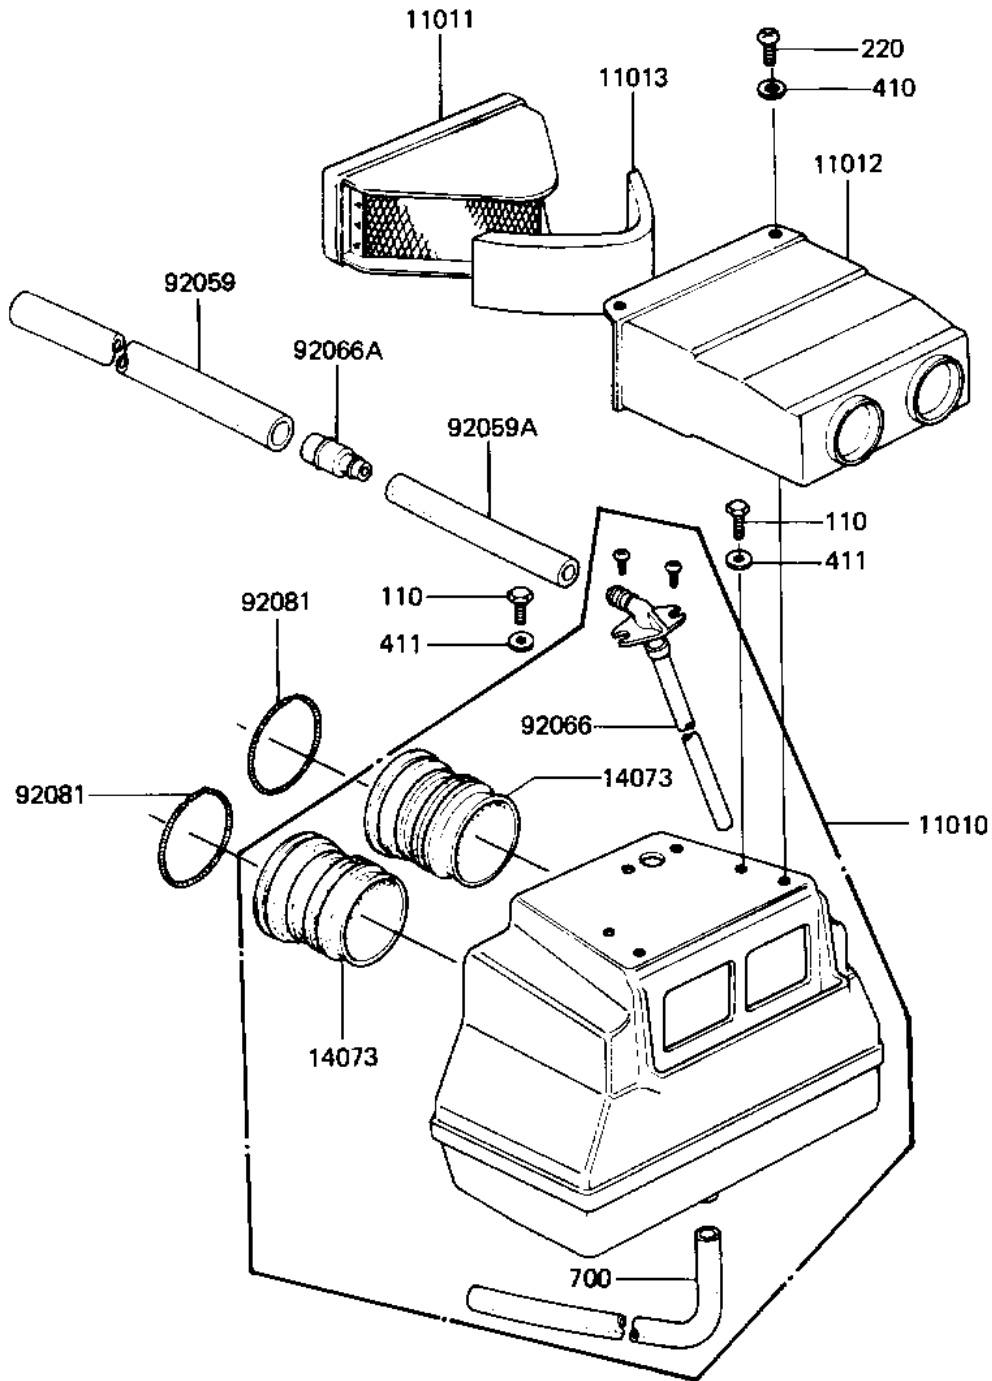

# 1981 LTD PARTS DIAGRAM

AIR CLEANER ('81-'83 A2/A3/A4)

E1130-0001

# 1981 LTD PARTS LIST

AIR CLEANER ('81-'83 A2/A3/A4)

ITEM NAME	PART NUMBER	QUANTITY
FILTER-ASSY-AIR (Ref # 11010)	11010-5042	1
CASE,ELEMENT (Ref # 11011)	11011-1043	1
CAP,AIR CLEANER (Ref # 11012)	11012-1086	1
ELEMENT,AIR CLNR (Ref # 11013)	11013-1027	1
DUCT,AIR CLEANER (Ref # 14073)	14073-1034	2
TUBE,14X20X135,BRETHR (Ref # 92059)	92059-1094	1
TUBE,7.5X12.5X155,RBR (Ref # 92059A)	92059-1097	1
PLUG,BREATHER (Ref # 92066)	92066-1046	1
PLUG,TUBE FITTING (Ref # 92066A)	92066-1047	1
SPRING (Ref # 92081)	92081-1177	2
BOLT-UPSET,6X12 (Ref # 110)	112G0612	2
SCREW PAN HEAD 6X16 (Ref # 220)	220B0616	2
WASHER PLAIN 6MM (Ref # 410)	410B0600	2
WASHER PLAIN 6MM (Ref # 411)	411B0600	2
TUBE-PVC,6X250 (Ref # 700)	700Q06250	1