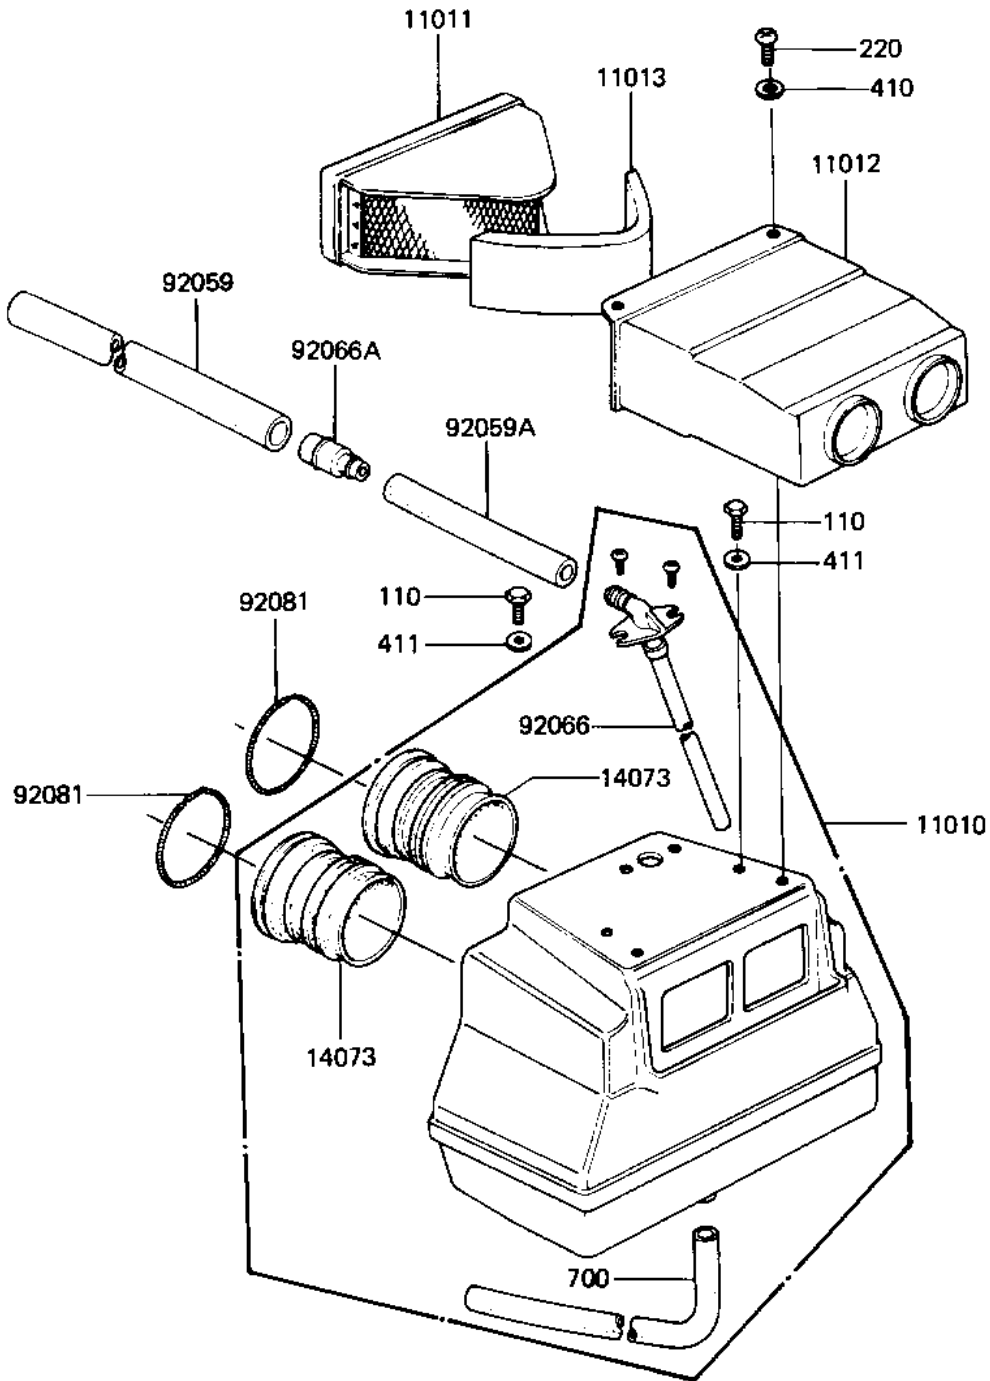

# 1983 LTD PARTS DIAGRAM

AIR CLEANER ('81-'83 A2/A3/A4)

E1130-0001

# 1983 LTD PARTS LIST

AIR CLEANER ('81-'83 A2/A3/A4)

ITEM NAME	PART NUMBER	QUANTITY
FILTER-ASSY-AIR (Ref # 11010)	11010-5042	1
CASE,ELEMENT (Ref # 11011)	11011-1043	1
CAP,AIR CLEANER (Ref # 11012)	11012-1086	1
ELEMENT,AIR CLNR (Ref # 11013)	11013-1027	1
DUCT,AIR CLEANER (Ref # 14073)	14073-1034	2
TUBE,14X20X135,BRETHR (Ref # 92059)	92059-1094	1
TUBE,7.5X12.5X155,RBR (Ref # 92059A)	92059-1097	1
PLUG,BREATHER (Ref # 92066)	92066-1046	1
PLUG,TUBE FITTING (Ref # 92066A)	92066-1047	1
SPRING (Ref # 92081)	92081-1177	2
BOLT-UPSET,6X12 (Ref # 110)	112G0612	2
SCREW PAN HEAD 6X16 (Ref # 220)	220B0616	2
WASHER PLAIN 6MM (Ref # 410)	410B0600	2
WASHER PLAIN 6MM (Ref # 411)	411B0600	2
TUBE-PVC,6X250 (Ref # 700)	700Q06250	1