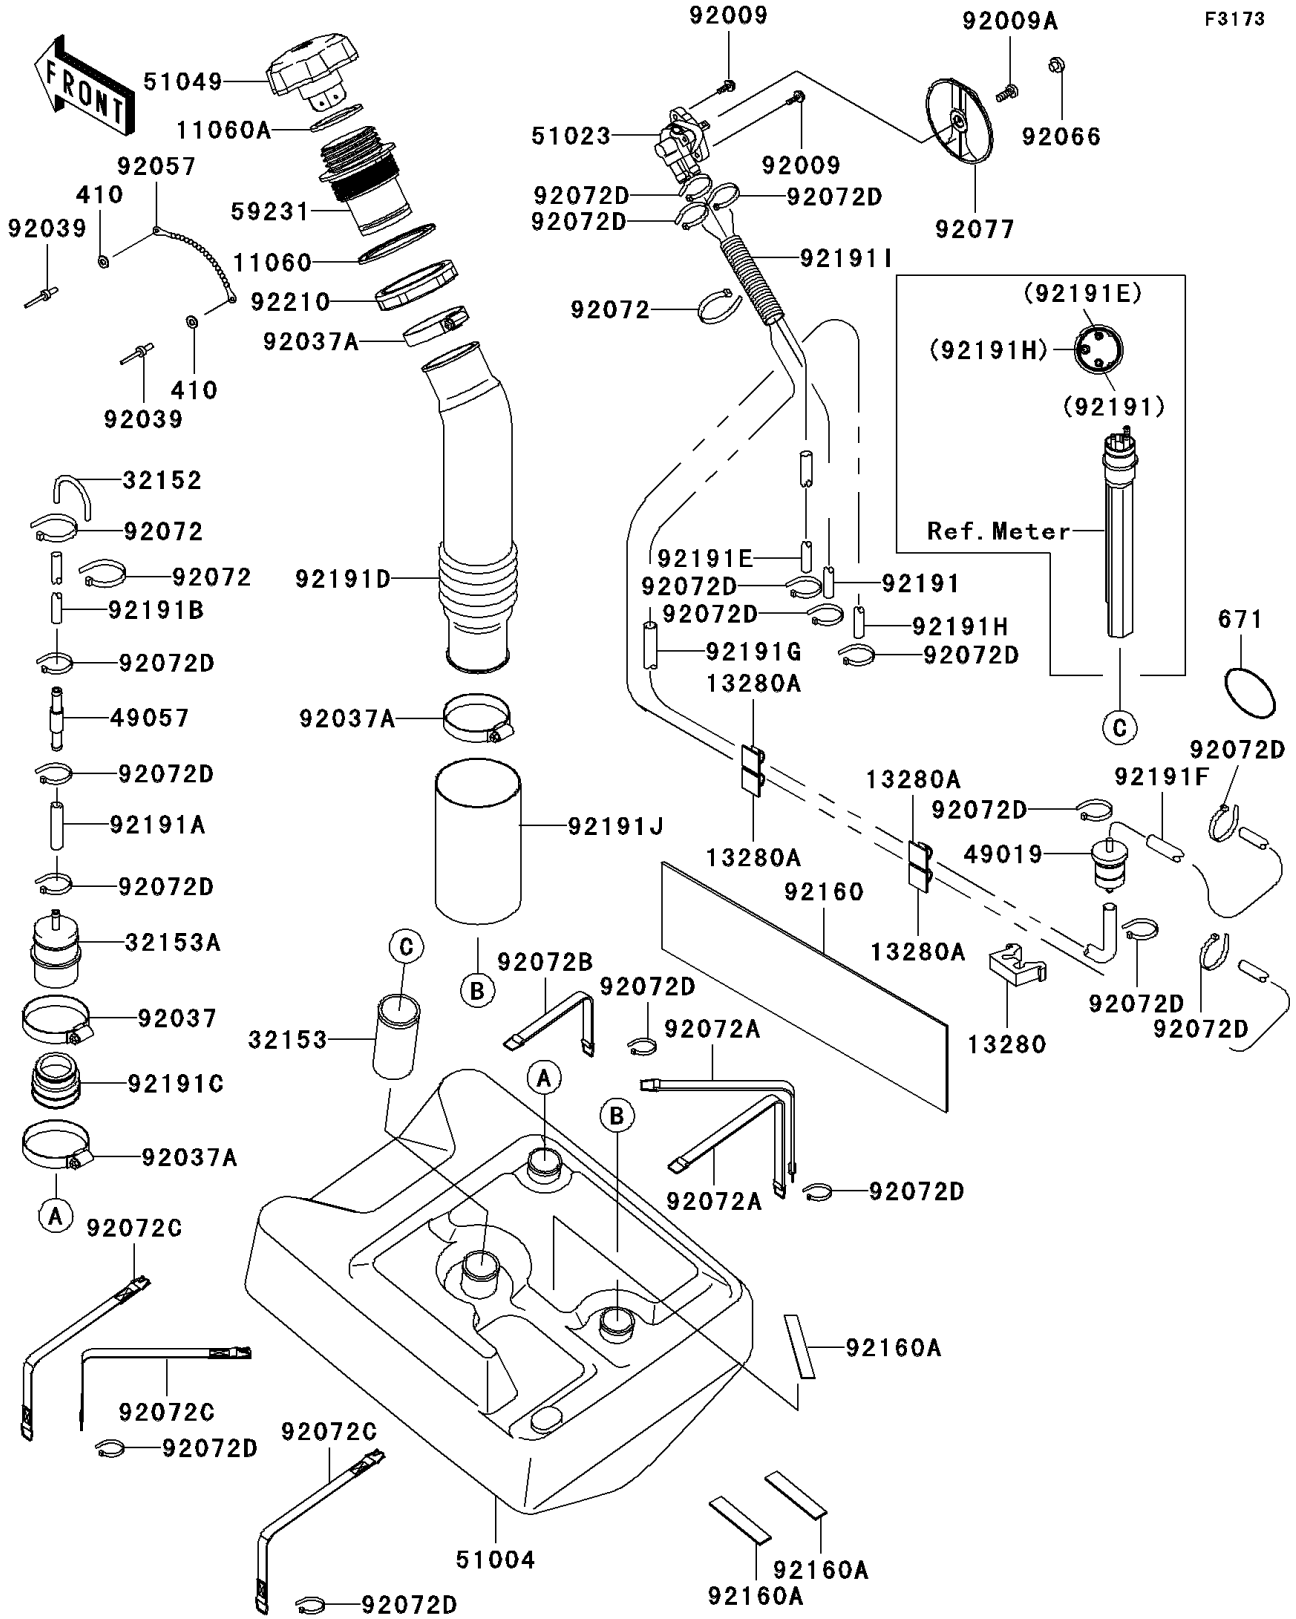

# 2005 Ultra 150 PARTS DIAGRAM

Fuel Tank

## 2005 Ultra 150 PARTS LIST

### Fuel Tank

ITEM NAME	PART NUMBER	QUANTITY
GASKET,FUEL-FILLER (Ref # 11060)	11060-3780	1
GASKET,FUEL-CAP (Ref # 11060A)	11060-3790	1
HOLDER,FUEL FILTER (Ref # 13280)	13280-3705	1
HOLDER (Ref # 13280A)	13280-3741	4
PIPE (Ref # 32152)	32152-3705	1
PIPE (Ref # 32153)	32153-3713	1
PIPE (Ref # 32153A)	32153-3714	1
FILTER-FUEL (Ref # 49019)	49019-3712	1
VALVE-RELIEF (Ref # 49057)	49057-3707	1
TANK-FUEL (Ref # 51004)	51004-3735	1
TAP-ASSY,FUEL (Ref # 51023)	51023-3729	1
CAP-TANK,FUEL (Ref # 51049)	51049-3722	1
FILLER (Ref # 59231)	59231-3723	1
SCREW,5X16 (Ref # 92009)	92009-3789	2
SCREW,4X12 (Ref # 92009A)	92009-3838	1
CLAMP (Ref # 92037)	92037-3009	1
CLAMP (Ref # 92037A)	92037-3738	3
RIVET,3.2X8 (Ref # 92039)	92039-3763	2
CHAIN,L=250 (Ref # 92057)	92057-3708	1
PLUG,FUEL&CHOKE KNOB,F.BLACK (Ref # 92066)	92066-3755-6Z	1
BAND,L=188 (Ref # 92072)	92072-1239	3
BAND (Ref # 92072A)	92072-3845	2
BAND (Ref # 92072B)	92072-3846	1
BAND (Ref # 92072C)	92072-3847	3
BAND,L=99 (Ref # 92072D)	92072-3871	17
KNOB,FUEL&CHOKE,F.BLACK (Ref # 92077)	92077-3730-6Z	1
DAMPER (Ref # 92160)	92160-3839	1
DAMPER (Ref # 92160A)	92160-3840	3
TUBE,5.8X10.8X400 (Ref # 92191)	92191-3825	1

### Fuel Tank

ITEM NAME	PART NUMBER	QUANTITY
TUBE,5.8X10.8X100 (Ref # 92191A)	92191-3828	1
TUBE,5.8X10.8X570 (Ref # 92191B)	92191-3829	1
TUBE (Ref # 92191C)	92191-3832	1
TUBE,FUEL TANK-FILLER (Ref # 92191D)	92191-3851	1
TUBE,5.8X10.8X400 (Ref # 92191E)	92191-3853	1
TUBE,FILTER-CAB (Ref # 92191F)	92191-3886	1
TUBE,TAP-FILTER (Ref # 92191G)	92191-3887	1
TUBE,CAB-TANK (Ref # 92191H)	92191-3888	1
TUBE (Ref # 92191I)	92191-3889	1
TUBE,86X89X150 (Ref # 92191J)	92191-3890	1
NUT,FILLER (Ref # 92210)	92210-3751	1
W-PLAIN-S,3MM (Ref # 410)	410S0300	2
O RING,65MM (Ref # 671)	671B2565	1