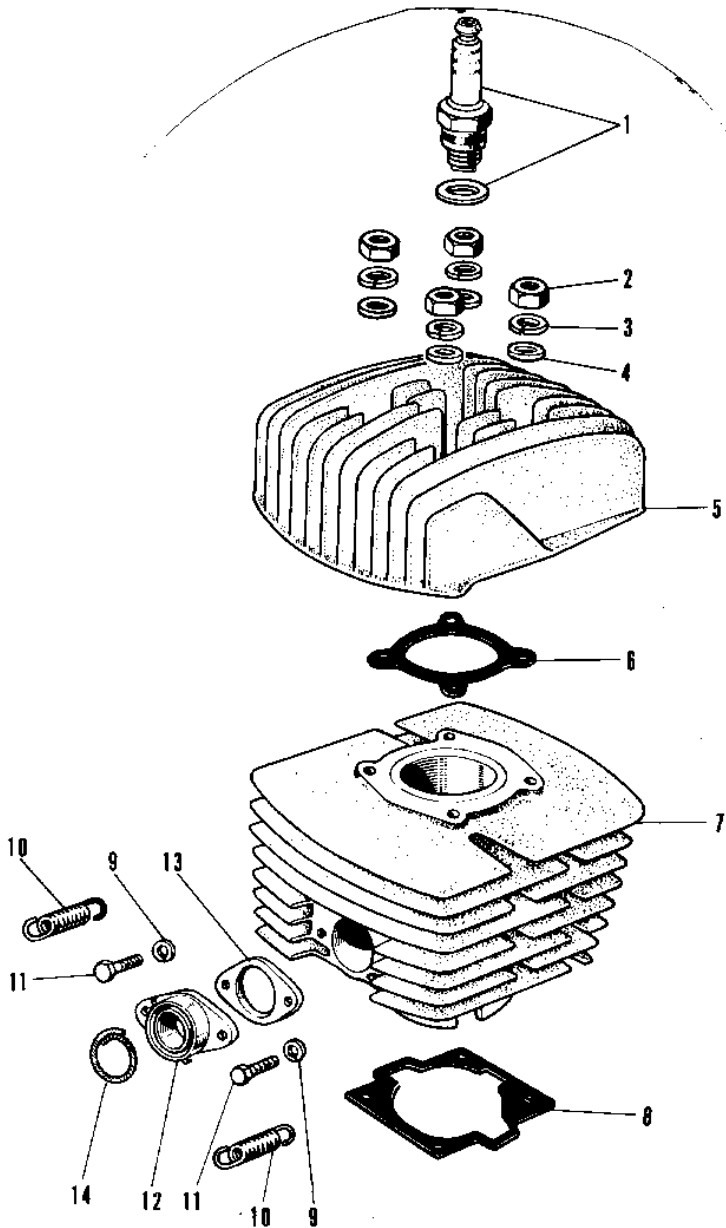

1970 Centurion PARTS DIAGRAM

CYLINDER HEAD/CYLINDER

1970 Centurion PARTS LIST

CYLINDER HEAD/CYLINDER

ITEM NAME	PART NUMBER	QUANTITY
SPARK PLUG B8HN (Ref # 1)	92070-008	1
NUT,8MM (Ref # 2)	311B0800	4
WASHER SPRING 8MM (Ref # 3)	461F0800	4
WASHER PLAIN 8MM (Ref # 4)	410B0800	4
CYLINDER HEAD,F.BLACK (Ref # 5)	11001-038-21	1
GASKET CYLINDER HEAD (Ref # 6)	11004-033	1
CYLINDER (Ref # 7)	11005-054	1
GASKET CYLINDER BASE (Ref # 8)	11009-020	1
WASHER SPRING 6MM (Ref # 9)	461F0600	2
SPRING CONNECTOR (Ref # 10)	18071-001	2
BOLT-UPSET,6X20 (Ref # 11)	112G0620	2
HOLDER EXHAUST PIPE (Ref # 12)	18069-028	1
GASKET EXH PIPE CLAMP (Ref # 13)	18067-005	1