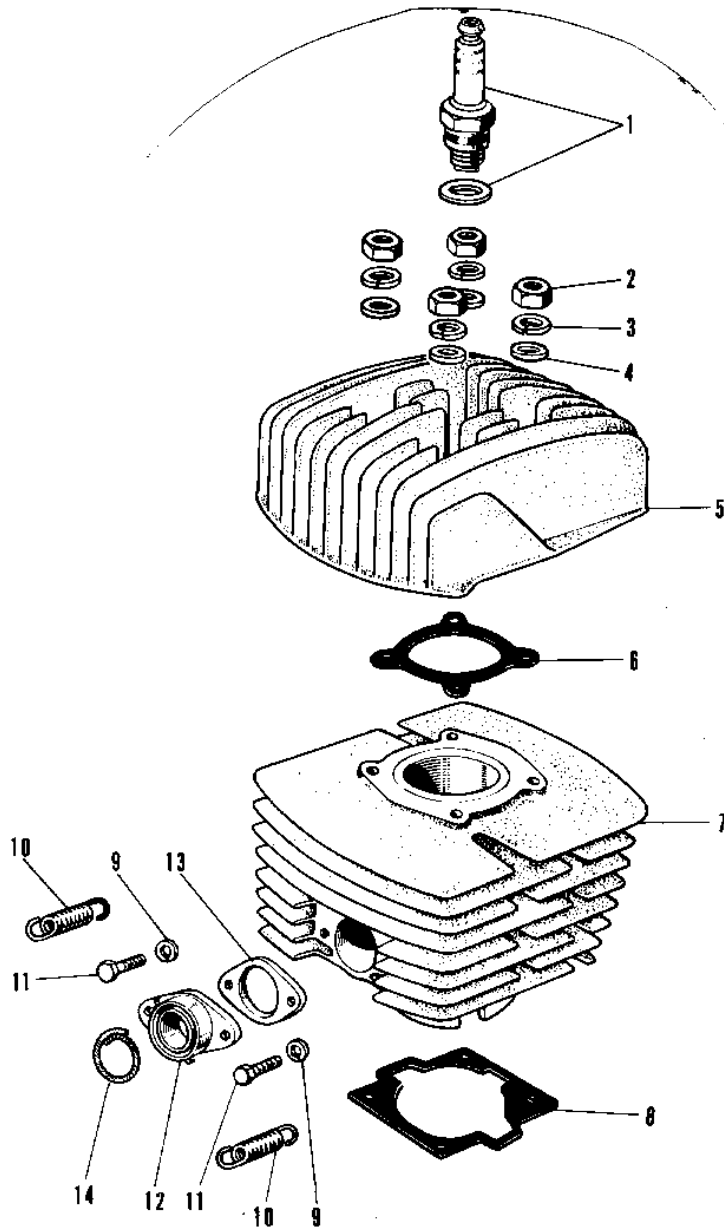

1970 Centurion PARTS DIAGRAM

CYLINDER HEAD/CYLINDER

1970 Centurion PARTS LIST

CYLINDER HEAD/CYLINDER

ITEM NAME	PART NUMBER	QUANTITY
SPARK PLUG B8HN (Ref # 1)	92070-008	1
NUT,8MM (Ref # 2)	311B0800	4
WASHER SPRING 8MM (Ref # 3)	461F0800	4
WASHER PLAIN 8MM (Ref # 4)	410B0800	4
CYLINDER HEAD,F.BLACK (Ref # 5)	11001-038-21	1
GASKET CYLINDER HEAD (Ref # 6)	11004-033	1
CYLINDER (Ref # 7)	11005-054	1
GASKET CYLINDER BASE (Ref # 8)	11009-020	1
WASHER SPRING 6MM (Ref # 9)	461F0600	2
SPRING CONNECTOR (Ref # 10)	18071-001	2
BOLT-UPSET,6X20 (Ref # 11)	112G0620	2
HOLDER EXHAUST PIPE (Ref # 12)	18069-028	1
GASKET EXH PIPE CLAMP (Ref # 13)	18067-005	1