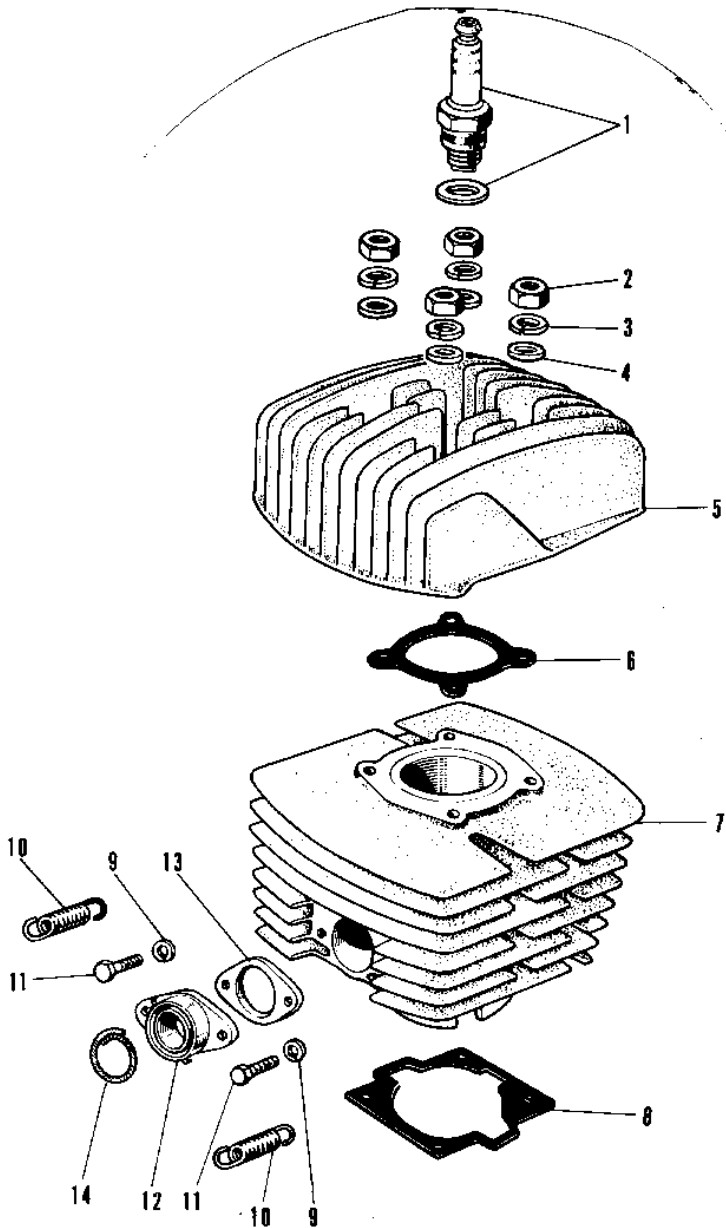

1971 Centurion PARTS DIAGRAM

CYLINDER HEAD/CYLINDER

1971 Centurion PARTS LIST

CYLINDER HEAD/CYLINDER

ITEM NAME	PART NUMBER	QUANTITY
SPARK PLUG B8HN (Ref # 1)	92070-008	
NUT,8MM (Ref # 2)	311B0800	
WASHER SPRING 8MM (Ref # 3)	461F0800	
WASHER PLAIN 8MM (Ref # 4)	410B0800	
CYLINDER HEAD,F.BLACK (Ref # 5)	11001-038-21	
GASKET CYLINDER HEAD (Ref # 6)	11004-033	
CYLINDER (Ref # 7)	11005-054	
GASKET CYLINDER BASE (Ref # 8)	11009-020	
WASHER SPRING 6MM (Ref # 9)	461F0600	
SPRING CONNECTOR (Ref # 10)	18071-001	
BOLT-UPSET,6X20 (Ref # 11)	112G0620	
HOLDER EXHAUST PIPE (Ref # 12)	18069-028	
GASKET EXH PIPE CLAMP (Ref # 13)	18067-005	