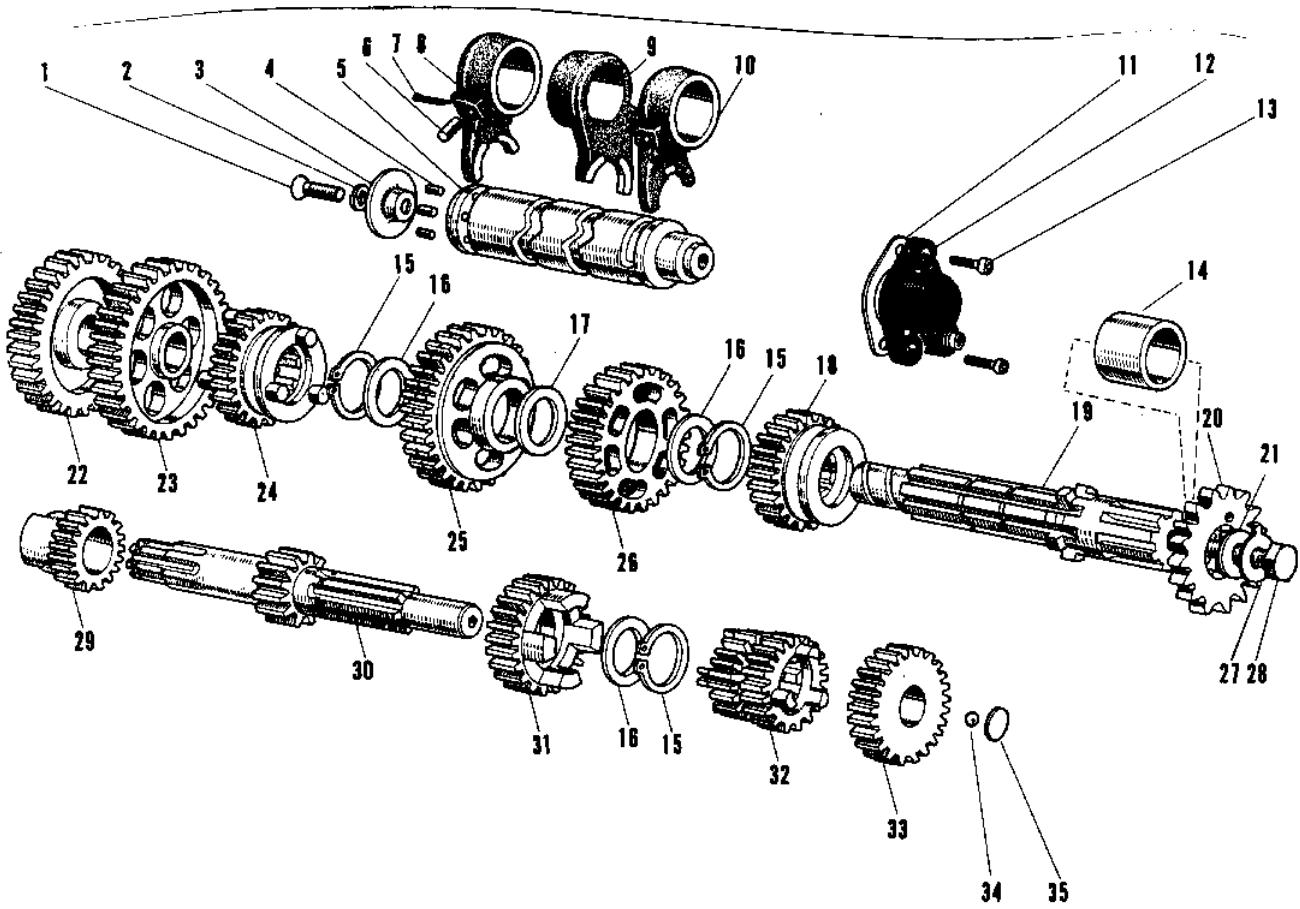

1970 Centurion PARTS DIAGRAM

TRANSMISSION/CHANGE DRUM

1970 Centurion PARTS LIST

TRANSMISSION/CHANGE DRUM

ITEM NAME	PART NUMBER	QUANTITY
SCREW PAN HEAD 6X12 (Ref # 1)	220B0612	1
WASHER LOCK 6MM (Ref # 2)	464H0600	1
PLATE CHANGE DRUM PIN (Ref # 3)	13142-008	1
PIN GEAR CHANGE DRUM (Ref # 4)	92042-014	6
GEAR CHANGE DRUM (Ref # 5)	13141-010	1
PIN SELECT FORK GUIDE (Ref # 6)	92043-005	3
PIN COTTER 3.0X20 (Ref # 7)	550D3020	3
FORK SELECTOR LOW-2ND (Ref # 8)	13140-010	1
FORK SELECTOR 4TH-TOP (Ref # 9)	13140-017	1
FORK SELECTOR 3RD (Ref # 10)	13140-009	1
GASKET NEUTRAL SWITCH (Ref # 11)	13146-002	1
SWITCH,NEUTRAL (Ref # 12)	13151-1001	1
SCREW PAN HEAD 6X16 (Ref # 13)	220B0616	2
SPACER ENG SPROCKET (Ref # 14)	92027-009	1
CIRCLIP (Ref # 15)	92033-014	3
WASHER THRUST (Ref # 16)	92022-118	3
WASHER THRUST (Ref # 17)	92022-146	1
UNAVAILABLE IN PRICE BOOK (Ref # 18)	13137-003	1
SHAFT OUTPUT (Ref # 19)	13128-021	1
SPROCKET-OUTPUT,14T (Ref # 20)	13144-1058	1
WASHER ENG SPROCKET (Ref # 21)	92022-130	1
IDLE GEAR (Ref # 22)	13073-004	1
LOW GEAR OUTPUT SHAFT (Ref # 23)	13129-025	1
GEAR-TRANSMISSION SPU (Ref # 24)	13129-1708	1
2ND GEAR OUTPUT SHAFT (Ref # 25)	13131-021	1
3RD GEAR OUTPUT SHAFT (Ref # 26)	13133-005	1
WASHER LOCK 8MM (Ref # 27)	92030-007	1
BOLT-SMALL-UPSET,8X16 (Ref # 28)	115G0816	1
PINION KICKSTARTER (Ref # 29)	13075-004	1

1970 Centurion PARTS LIST

TRANSMISSION/CHANGE DRUM

ITEM NAME	PART NUMBER	QUANTITY
UNAVAILABLE IN PRICE BOOK (Ref # 30)	13127-021	1
4TH GEAR,DRIVE (Ref # 31)	13129-1053	1
2ND-3RD GEAR DRV SHFT (Ref # 32)	13130-019	1
GEAR,INPUT TOP,24T (Ref # 33)	13129-1927	1
BALL STEEL 7/32' (Ref # 34)	600A0700	1
WASHER THRUST (Ref # 35)	92022-115	1