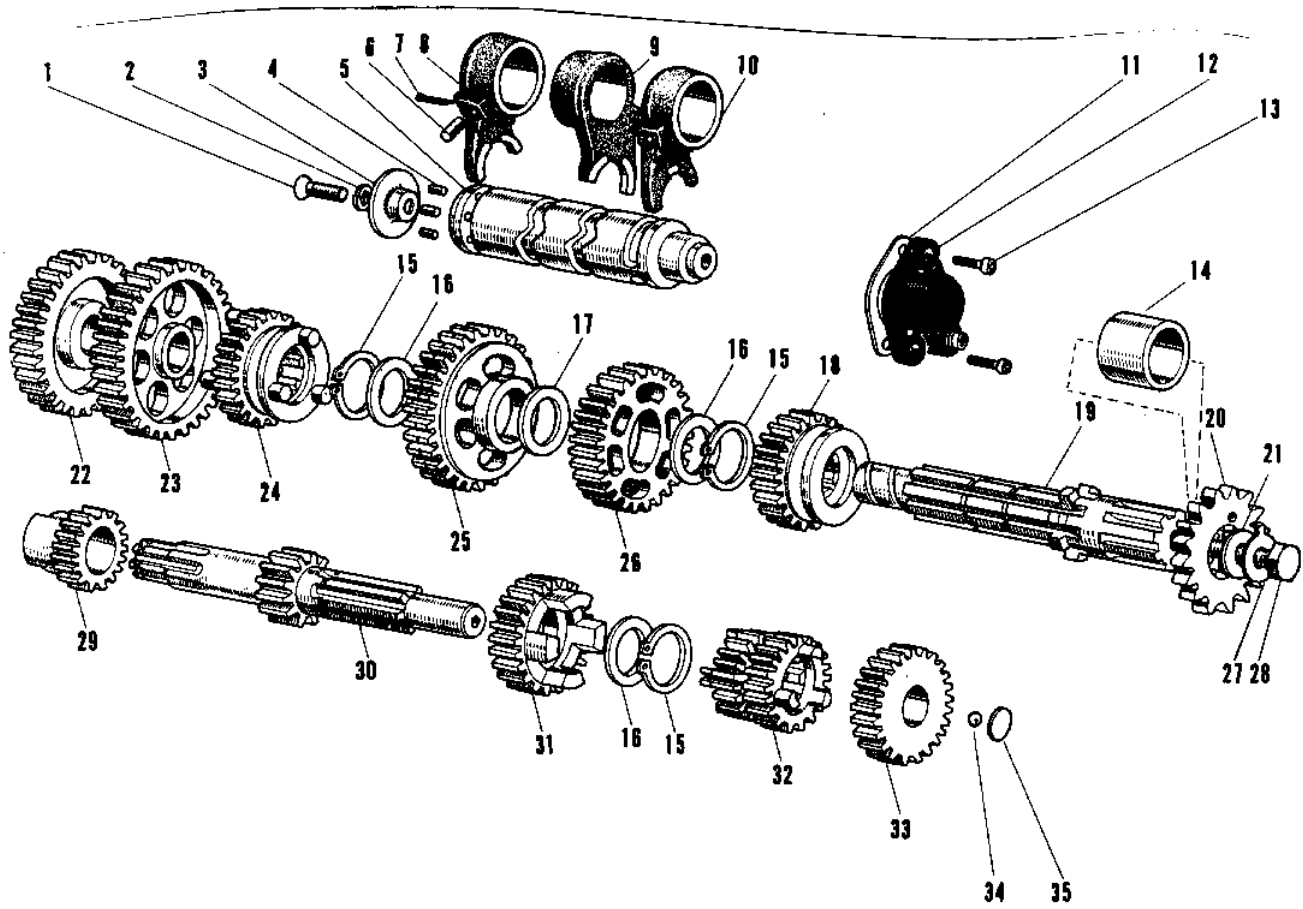

1970 Centurion PARTS DIAGRAM

TRANSMISSION/CHANGE DRUM

1970 Centurion PARTS LIST

TRANSMISSION/CHANGE DRUM

ITEM NAME	PART NUMBER	QUANTITY
SCREW PAN HEAD 6X12 (Ref # 1)	220B0612	1
WASHER LOCK 6MM (Ref # 2)	464H0600	1
PLATE CHANGE DRUM PIN (Ref # 3)	13142-008	1
PIN GEAR CHANGE DRUM (Ref # 4)	92042-014	6
GEAR CHANGE DRUM (Ref # 5)	13141-010	1
PIN SELECT FORK GUIDE (Ref # 6)	92043-005	3
PIN COTTER 3.0X20 (Ref # 7)	550D3020	3
FORK SELECTOR LOW-2ND (Ref # 8)	13140-010	1
FORK SELECTOR 4TH-TOP (Ref # 9)	13140-017	1
FORK SELECTOR 3RD (Ref # 10)	13140-009	1
GASKET NEUTRAL SWITCH (Ref # 11)	13146-002	1
SWITCH,NEUTRAL (Ref # 12)	13151-1001	1
SCREW PAN HEAD 6X16 (Ref # 13)	220B0616	2
SPACER ENG SPROCKET (Ref # 14)	92027-009	1
CIRCLIP (Ref # 15)	92033-014	3
WASHER THRUST (Ref # 16)	92022-118	3
WASHER THRUST (Ref # 17)	92022-146	1
UNAVAILABLE IN PRICE BOOK (Ref # 18)	13137-003	1
SHAFT OUTPUT (Ref # 19)	13128-021	1
SPROCKET-OUTPUT,14T (Ref # 20)	13144-1058	1
WASHER ENG SPROCKET (Ref # 21)	92022-130	1
IDLE GEAR (Ref # 22)	13073-004	1
LOW GEAR OUTPUT SHAFT (Ref # 23)	13129-025	1
GEAR-TRANSMISSION SPU (Ref # 24)	13129-1708	1
2ND GEAR OUTPUT SHAFT (Ref # 25)	13131-021	1
3RD GEAR OUTPUT SHAFT (Ref # 26)	13133-005	1
WASHER LOCK 8MM (Ref # 27)	92030-007	1
BOLT-SMALL-UPSET,8X16 (Ref # 28)	115G0816	1
PINION KICKSTARTER (Ref # 29)	13075-004	1

1970 Centurion PARTS LIST

TRANSMISSION/CHANGE DRUM

ITEM NAME	PART NUMBER	QUANTITY
UNAVAILABLE IN PRICE BOOK (Ref # 30)	13127-021	1
4TH GEAR,DRIVE (Ref # 31)	13129-1053	1
2ND-3RD GEAR DRV SHFT (Ref # 32)	13130-019	1
GEAR,INPUT TOP,24T (Ref # 33)	13129-1927	1
BALL STEEL 7/32' (Ref # 34)	600A0700	1
WASHER THRUST (Ref # 35)	92022-115	1