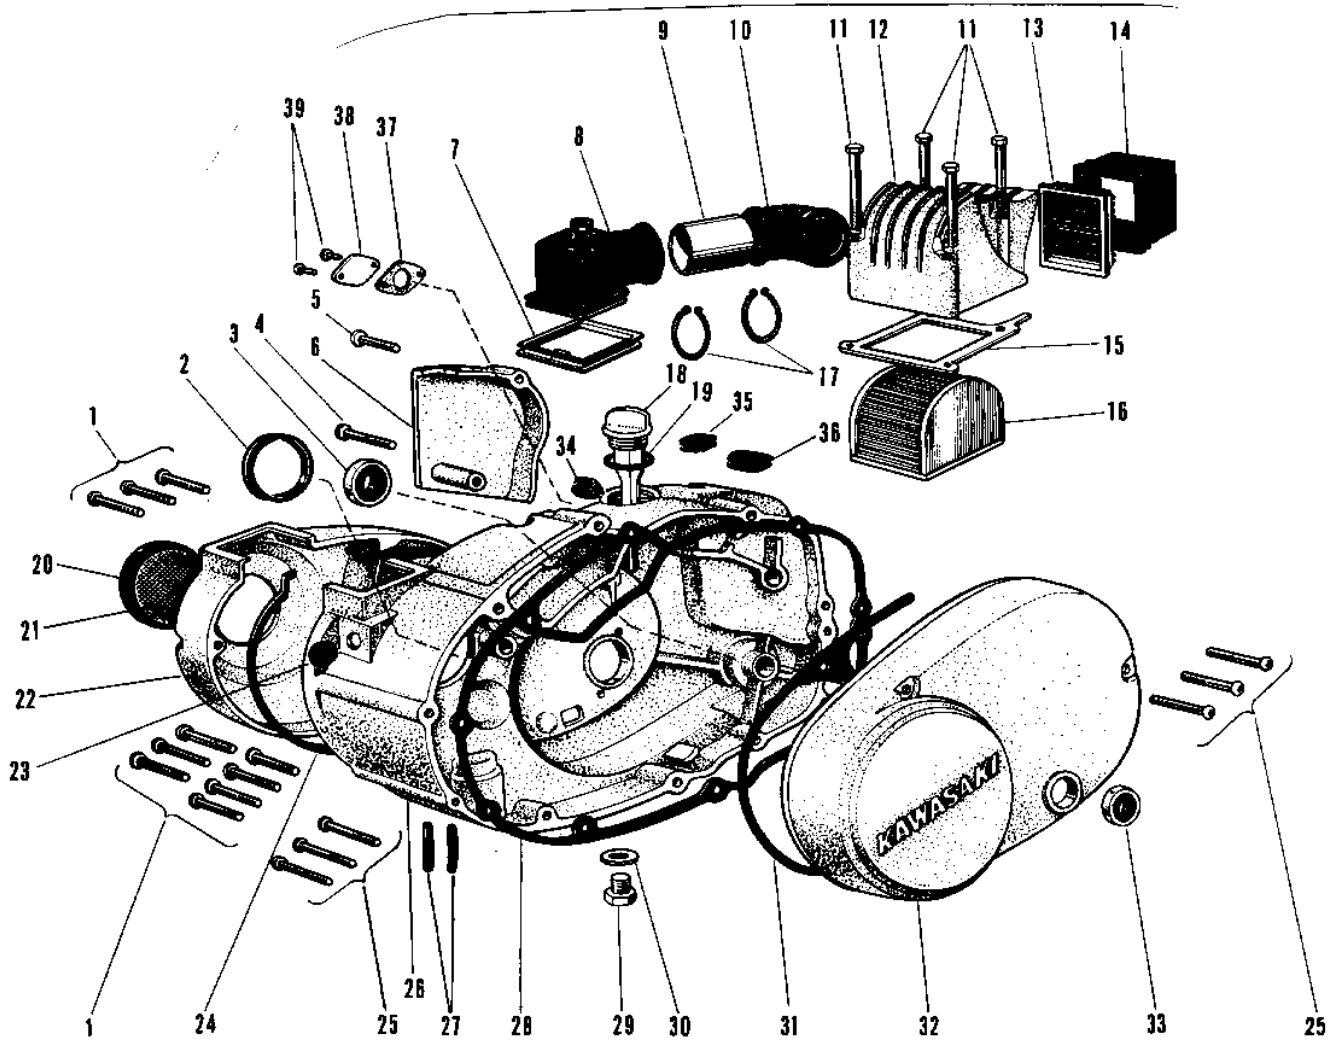

# 1971 Centurion PARTS DIAGRAM

ENGINE COVERS/AIR CLEANER

# 1971 Centurion PARTS LIST

## ENGINE COVERS/AIR CLEANER

ITEM NAME	PART NUMBER	QUANTITY
SCREW PAN HEAD 6X30 (Ref # 1)	220B0630	
GROMMET (Ref # 2)	14038-020	
OIL SEAL TB14257 (Ref # 3)	653B142507	
SCREW PAN HEAD 6X35 (Ref # 4)	220B0635	
SCREW PAN HEAD 6X25 (Ref # 5)	220B0625	
COVER OIL PUMP (Ref # 6)	14030-006	
HOLDER INLET PIPE (Ref # 7)	11033-002	
INLET PIPE (Ref # 8)	11015-018	
INLET PIPE (Ref # 9)	11015-017	
INLET PIPE (Ref # 10)	11015-016	
BOLT HEX HEAD 6X75 (Ref # 11)	110B0675	
COVER AIR CLEANER (Ref # 12)	14042-005	
SCREEN AIR CLEANER (Ref # 13)	14037-003	
AIR DUCT (Ref # 14)	14073-002	
GASKET AIR CLEAN COV (Ref # 15)	14059-001	
ELEMENT,AIR CLNR (Ref # 16)	11013-018	
SPRING COIL (Ref # 17)	92081-047	
FILLER,OIL (Ref # 18)	16115-018	
"0" RING,OIL FIL PLUG (Ref # 19)	92055-026	
CAP AIR FILTER RUBBER (Ref # 20)	14060-001	
FILTER AIR (Ref # 21)	14063-001	
COVER CARBURETOR (Ref # 22)	14030-016	
CAP CARB MOUNT HOLE (Ref # 23)	14039-001	
GASKET CARB COVER (Ref # 24)	14048-001	
SCREW PAN HEAD 6X45 (Ref # 25)	220B0645	
UNAVAILABLE IN PRICE BOOK (Ref # 26)	14032-044	
COVER R.H ENGINE (Ref # 27)	14032-050	
GUIDE FUEL OVERFLOW (Ref # 27)	16136-002	
GASKET,CLUTCH COVER (Ref # 28)	11060-1198	

## ENGINE COVERS/AIR CLEANER

ITEM NAME	PART NUMBER	QUANTITY
PLUG OIL DRAIN (Ref # 29)	92067-001	
GASKET CHECK VALVE (Ref # 30)	92065-058	
GASKET L.H ENGINE COV (Ref # 31)	14045-007	
COVER,L.H ENG,SILVER (Ref # 32)	14031-078-75	
OIL SEAL SB12205 (Ref # 33)	92049-004	
GROMMET OIL PIPE (Ref # 34)	16135-006	
GROMMET (Ref # 35)	16135-007	
GROMMET (Ref # 36)	16135-008	
GASKET,OIL PUMP (Ref # 37)	11060-1160	
PLUG-OIL PUMP-HOLE (Ref # 38)	92084-004	
SCREW PAN HEAD 5X8 (Ref # 39)	220B0508	