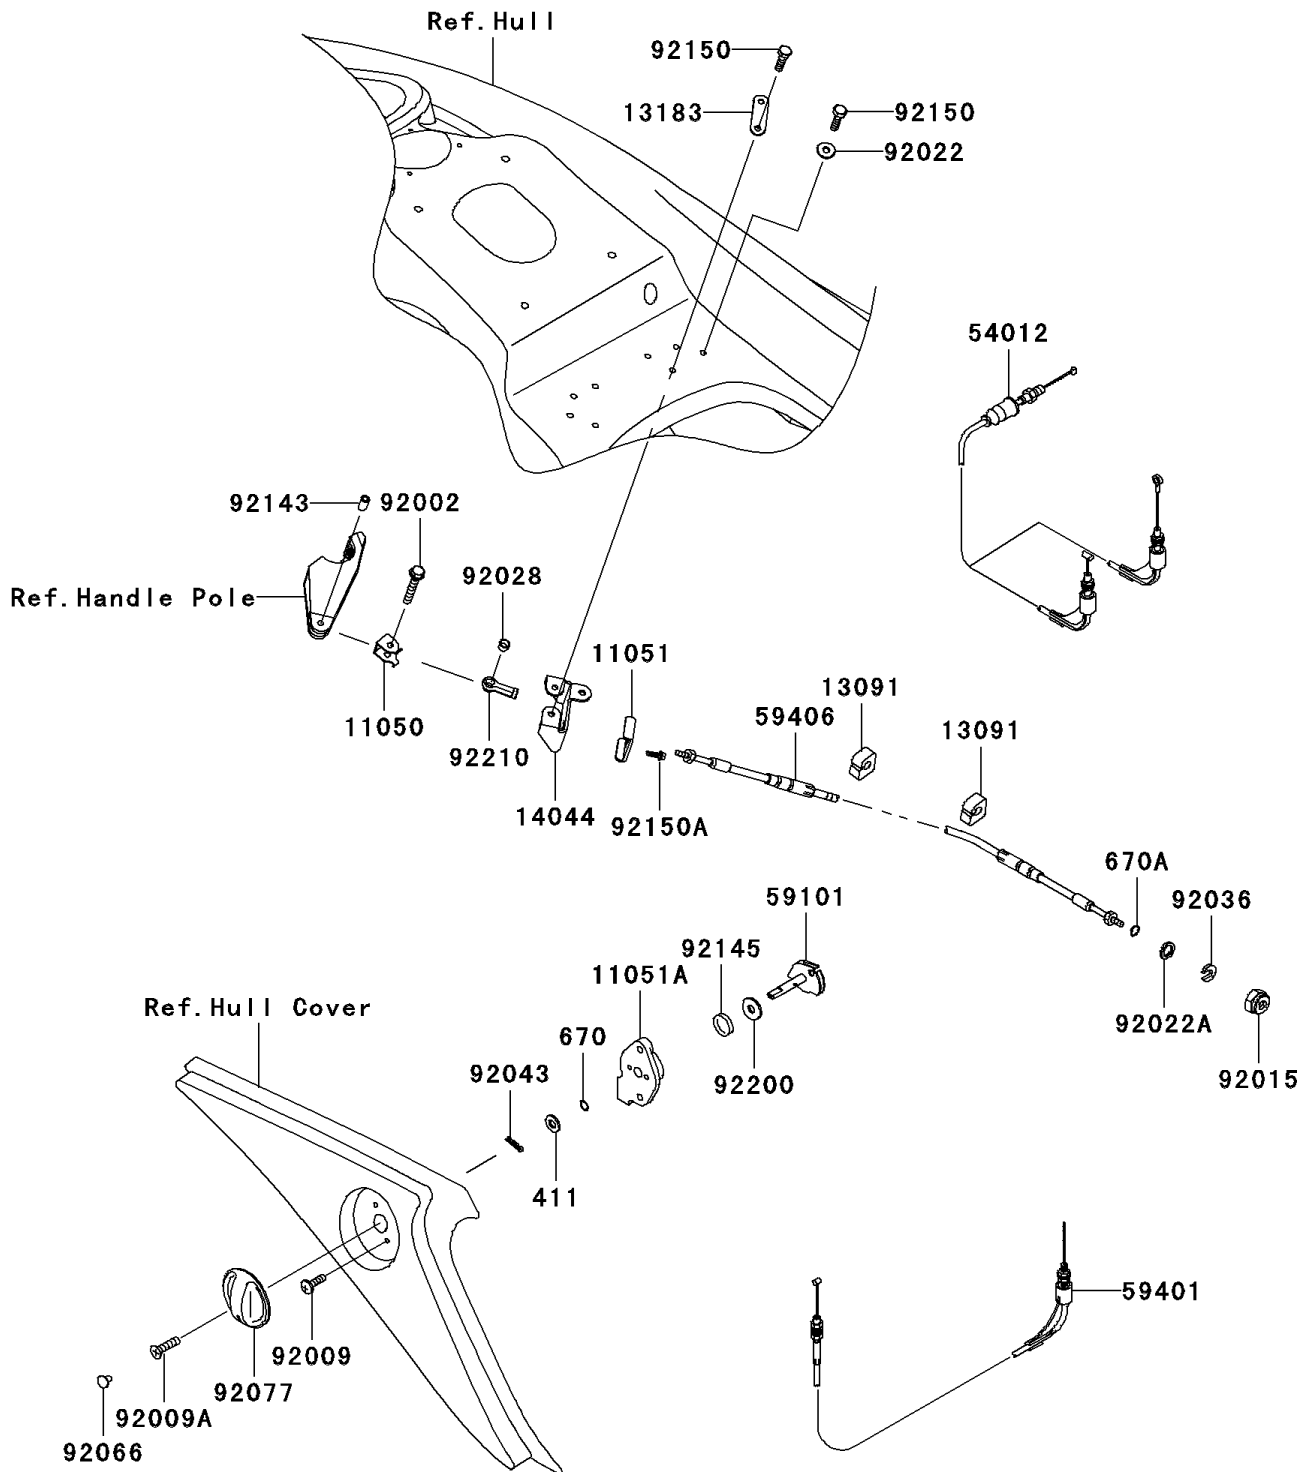

2003 Ultra 150 PARTS DIAGRAM

Cables

F3175

2003 Ultra 150 PARTS LIST

Cables

ITEM NAME	PART NUMBER	QUANTITY
WASHER-PLAIN,8MM (Ref # 411)	411S0800	1
O RING,8MM (Ref # 670)	670B1508	1
O RING,11MM (Ref # 670A)	670B2011	1
BRACKET (Ref # 11050)	11050-3767	1
BRACKET (Ref # 11051)	11051-3701	1
BRACKET,STARTER CABLE (Ref # 11051A)	11051-3744	1
HOLDER (Ref # 13091)	13091-3712	2
PLATE (Ref # 13183)	13183-3809	1
HOLDER-CABLE (Ref # 14044)	14044-3736	1
CABLE-THROTTLE (Ref # 54012)	54012-3768	1
REEL (Ref # 59101)	59101-3714	1
CABLE-CHOKE (Ref # 59401)	59401-3729	1
CABLE-STRG (Ref # 59406)	59406-3771	1
BOLT,6X30 (Ref # 92002)	92002-3726	1
SCREW,5X16 (Ref # 92009)	92009-3789	2
SCREW,4X12 (Ref # 92009A)	92009-3838	1
NUT,20MM (Ref # 92015)	92015-526	1
WASHER,6.5X20X1.5 (Ref # 92022)	92022-3710	1
WASHER (Ref # 92022A)	92022-535	1
BUSHING (Ref # 92028)	92028-3769	1
RING-SNAP (Ref # 92036)	92036-501	1
PIN (Ref # 92043)	92043-3752	1
PLUG,FUEL&CHOKE KNOB,F.BLACK (Ref # 92066)	92066-3755-6Z	1
KNOB,FUEL&CHOKE,F.BLACK (Ref # 92077)	92077-3730-6Z	1
COLLAR,6.2X10X19 (Ref # 92143)	92143-3733	1
SPRING (Ref # 92145)	92145-3712	1
BOLT,6X20 (Ref # 92150)	92150-3758	3
BOLT,5X16 (Ref # 92150A)	92150-3778	1
WASHER,8.5X34X0.5 (Ref # 92200)	92200-3770	1

2003 Ultra 150 PARTS LIST

Cables

ITEM NAME	PART NUMBER	QUANTITY
NUT (Ref # 92210)	92210-3746	1