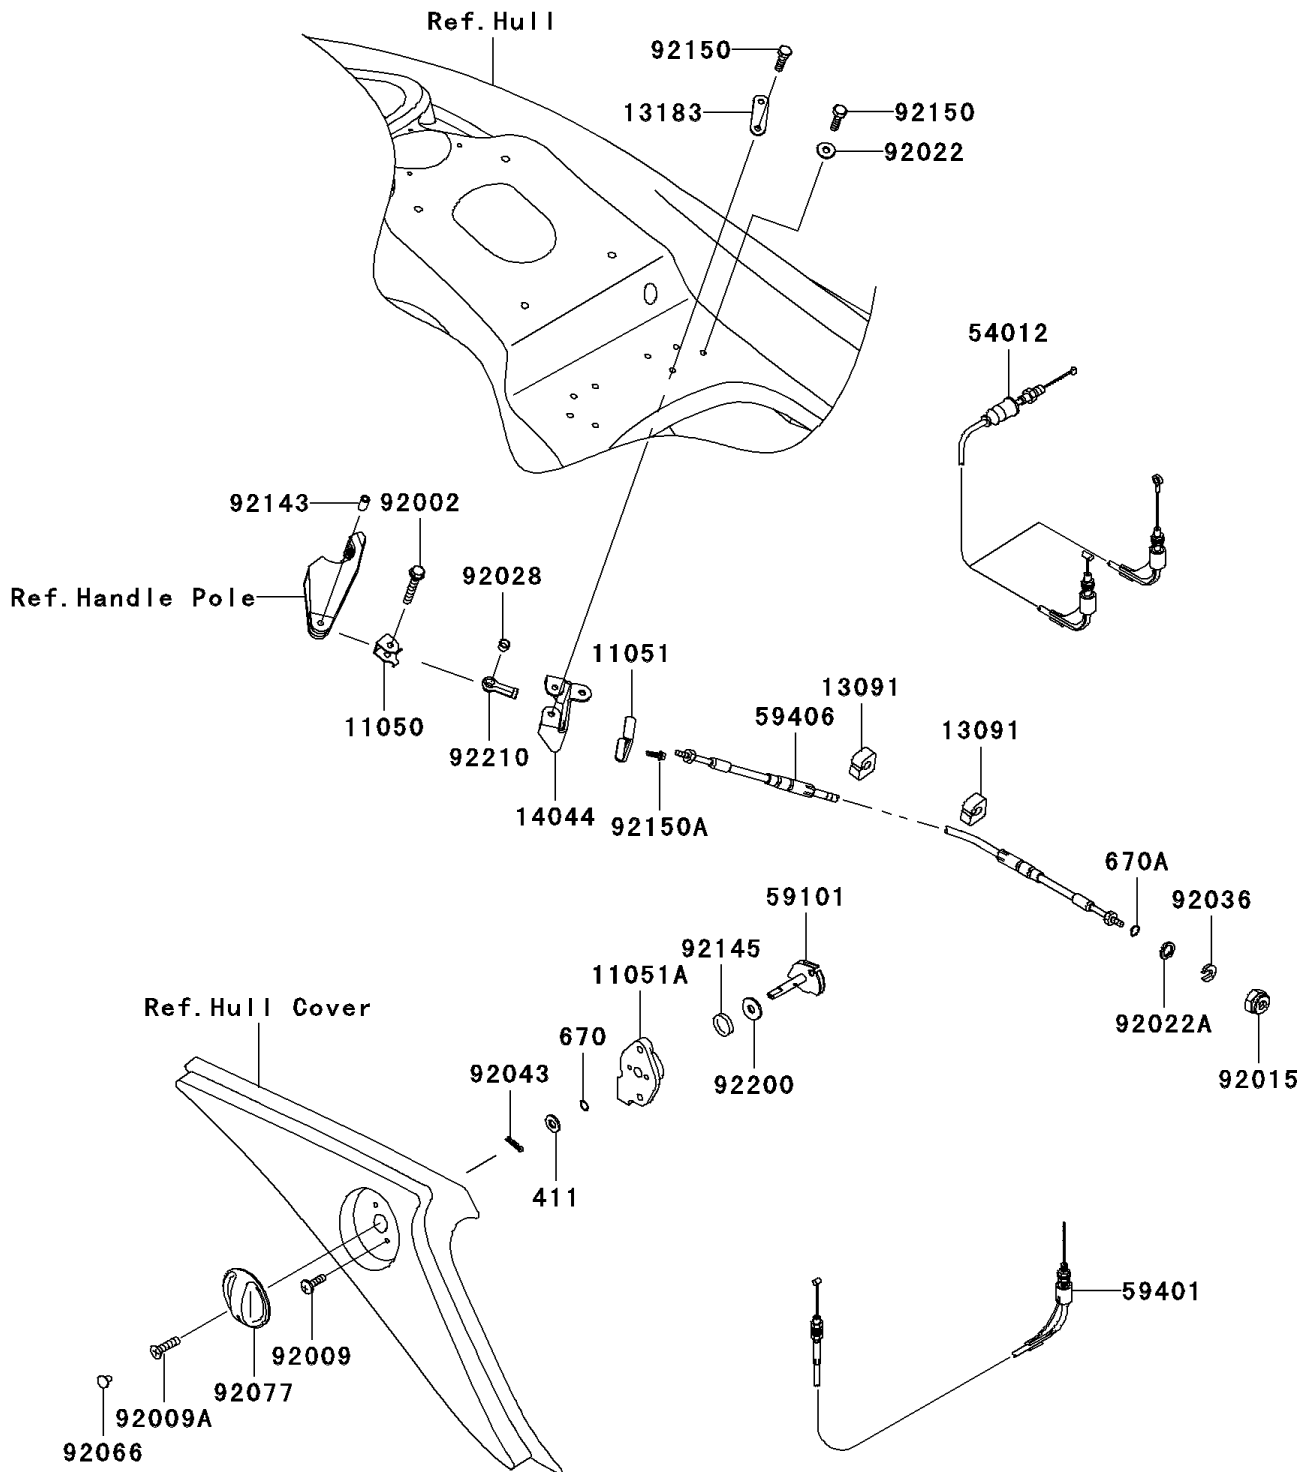

2005 Ultra 150 PARTS DIAGRAM

Cables

F3175

2005 Ultra 150 PARTS LIST

Cables

ITEM NAME	PART NUMBER	QUANTITY
WASHER-PLAIN,8MM (Ref # 411)	411S0800	1
O RING,8MM (Ref # 670)	670B1508	1
O RING,11MM (Ref # 670A)	670B2011	1
BRACKET (Ref # 11050)	11050-3767	1
BRACKET (Ref # 11051)	11051-3701	1
BRACKET,STARTER CABLE (Ref # 11051A)	11051-3744	1
HOLDER (Ref # 13091)	13091-3712	2
PLATE (Ref # 13183)	13183-3809	1
HOLDER-CABLE (Ref # 14044)	14044-3736	1
CABLE-THROTTLE (Ref # 54012)	54012-3768	1
REEL (Ref # 59101)	59101-3714	1
CABLE-CHOKE (Ref # 59401)	59401-3729	1
CABLE-STRG (Ref # 59406)	59406-3771	1
BOLT,6X30 (Ref # 92002)	92002-3726	1
SCREW,5X16 (Ref # 92009)	92009-3789	2
SCREW,4X12 (Ref # 92009A)	92009-3838	1
NUT,20MM (Ref # 92015)	92015-526	1
WASHER,6.5X20X1.5 (Ref # 92022)	92022-3710	1
WASHER (Ref # 92022A)	92022-535	1
BUSHING (Ref # 92028)	92028-3769	1
RING-SNAP (Ref # 92036)	92036-501	1
PIN (Ref # 92043)	92043-3752	1
PLUG,FUEL&CHOKE KNOB,F.BLACK (Ref # 92066)	92066-3755-6Z	1
KNOB,FUEL&CHOKE,F.BLACK (Ref # 92077)	92077-3730-6Z	1
COLLAR,6.2X10X19 (Ref # 92143)	92143-3733	1
SPRING (Ref # 92145)	92145-3712	1
BOLT,6X20 (Ref # 92150)	92150-3758	3
BOLT,5X16 (Ref # 92150A)	92150-3778	1
WASHER,8.5X34X0.5 (Ref # 92200)	92200-3770	1

2005 Ultra 150 PARTS LIST

Cables

ITEM NAME	PART NUMBER	QUANTITY
NUT (Ref # 92210)	92210-3746	1