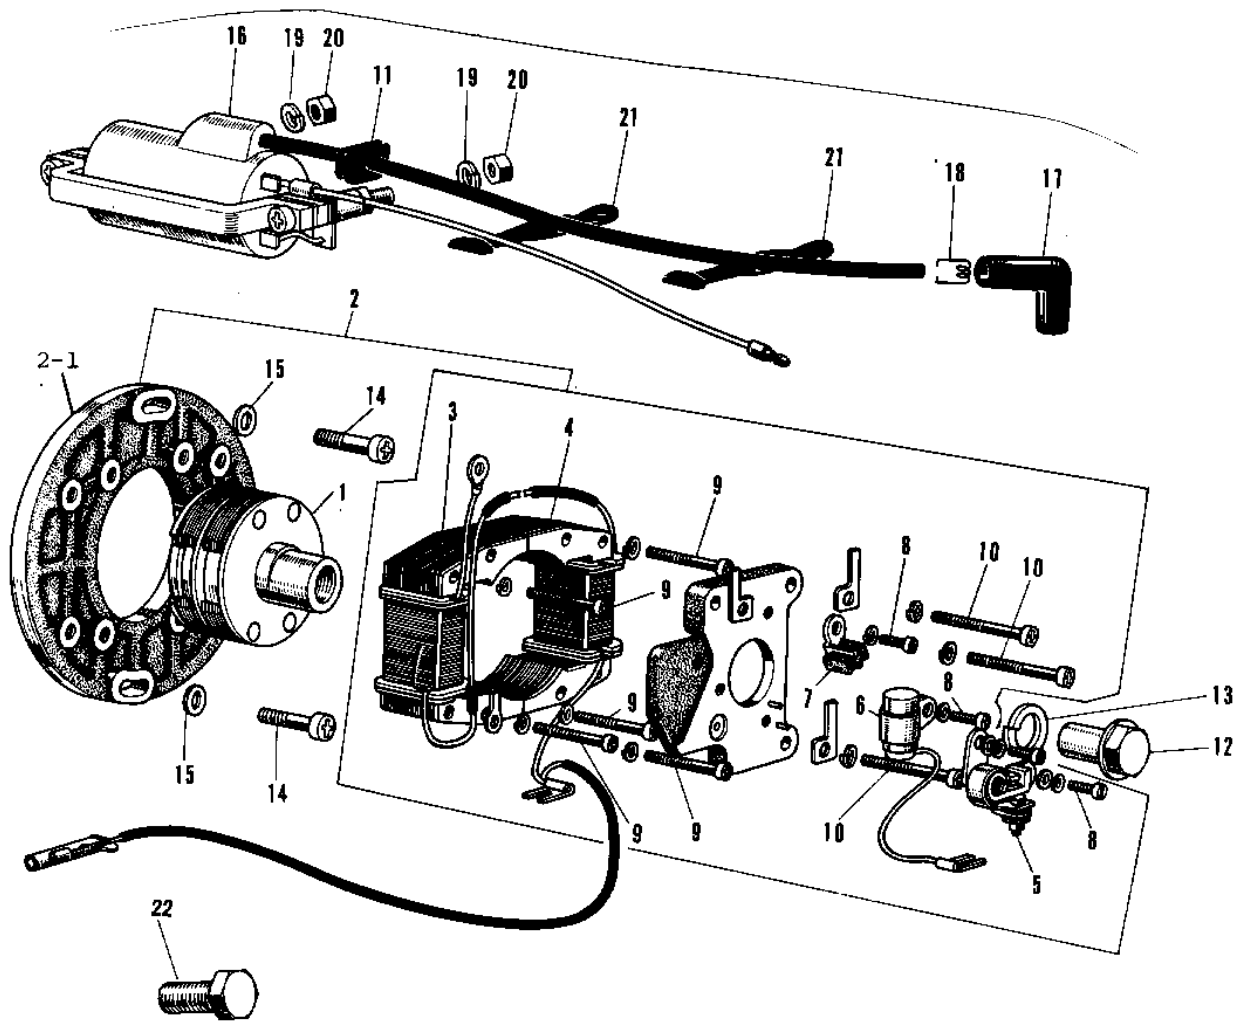

1971 Centurion PARTS DIAGRAM

IGNITION

- 1
- 1
- 1
- 1
- 1
- 1
- 1
- 1
- 1
- 2
- 2
- 2

1971 Centurion PARTS LIST

IGNITION

ITEM NAME	PART NUMBER	QUANTITY
ROTOR (Ref # 1)	21007-017	
STATOR ASSY (Ref # 2)	21046-003	
BASE-MAGNETO (Ref # 2-1)	21048-014	
COIL PRIMARY A (Ref # 3)	21049-009	
COIL PRIMARY B (Ref # 4)	21049-010	
BREAKER CONTACT (Ref # 5)	21008-014	
CONDENSER (Ref # 6)	21013-019	
FELT OIL (Ref # 7)	21019-005	
SCREW PAN HEAD 4X8 (Ref # 8)	21085-004	
SCREW PAN HEAD 5X30 (Ref # 9)	220B0530	
SCREW-PAN-CROS (Ref # 10)	220B0540	
GROMMET WIRING HARNES (Ref # 11)	21017-007	
NUT ROTOR FITTING (Ref # 12)	92015-039	
WASHER SPRING 14MM (Ref # 13)	461F1400	
SCREW PAN HEAD 6X16 (Ref # 14)	220B0616	
WASHER PLAIN 6MM (Ref # 15)	410B0600	
COIL,IGNITION (Ref # 16)	21121-1047	
CAP SPARK PLUG (Ref # 17)	21130-009	
SPRING-SPARK PLUG CAP (Ref # 18)	92101-001	
WASHER SPRING 6MM (Ref # 19)	461F0600	
NUT 6MM (Ref # 20)	311B0600	
BAND RUBBER (Ref # 21)	92072-013	
PULLER ROTOR (Canada) (Ref # 22)	56019-046	