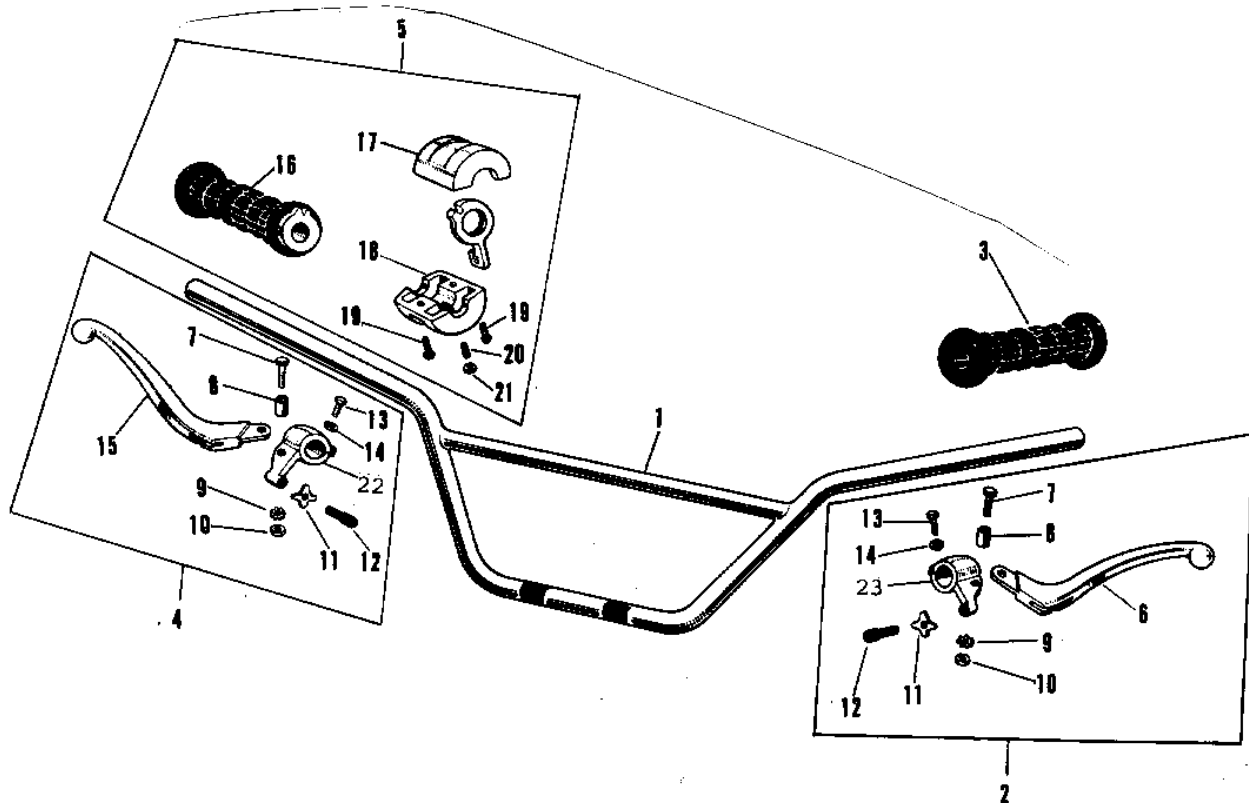

1971 Centurion PARTS DIAGRAM

HANDLEBAR (G31M)

R

1971 Centurion PARTS LIST

HANDLEBAR (G31M)

ITEM NAME	PART NUMBER	QUANTITY
HANDLEBAR (Ref # 1)	46004-004	
LEVER ASSY CLUTCH (Ref # 2)	46076-011	
RUBBER L.H GRIP (Ref # 3)	46075-013	
LEVER ASSY FRNT BRAKE (Ref # 4)	46021-006	
CASE ASSY R.H (Ref # 5)	46018-008	
LEVER CLUTCH (Ref # 6)	46092-012	
UNAVAILABLE IN PRICE BOOK (Ref # 7)	110N0628	
COLLAR LEVER (Ref # 8)	46059-010	
WASHER LOCK 6MM (Ref # 9)	464H0600	
NUT 6MM (Ref # 10)	311B0600	
NUT LOCK ADJUST SCREW (Ref # 11)	46056-001	
SCREW,CABLE ADJUST (Ref # 12)	46055-010	
SCREW,CABLE ADJUST (Ref # 12)	46055-009	
BOLT HEX HEAD 6X25 (Ref # 13)	110N0625	
WASHER SPRING 6MM (Ref # 14)	461F0600	
LEVER FRONT BRAKE (Ref # 15)	46058-012	
CASE ASSY R.H (Ref # 16)	46018-008	
CASE R.H UPPER (Ref # 17)	46040-013	
CASE R.H LOWER (Ref # 18)	46022-015	
SCREW PAN HEAD 5X18 (Ref # 19)	220B0518	
SCREW GRIP ADJUST (Ref # 20)	46026-006	
SPRING GRIP ADJUST (Ref # 21)	46025-004	
HOLDER-FR BRAKE LEVER (Ref # 22)	46060-005	
HOLDER-CLUTCH LEVER (Ref # 23)	46094-007	