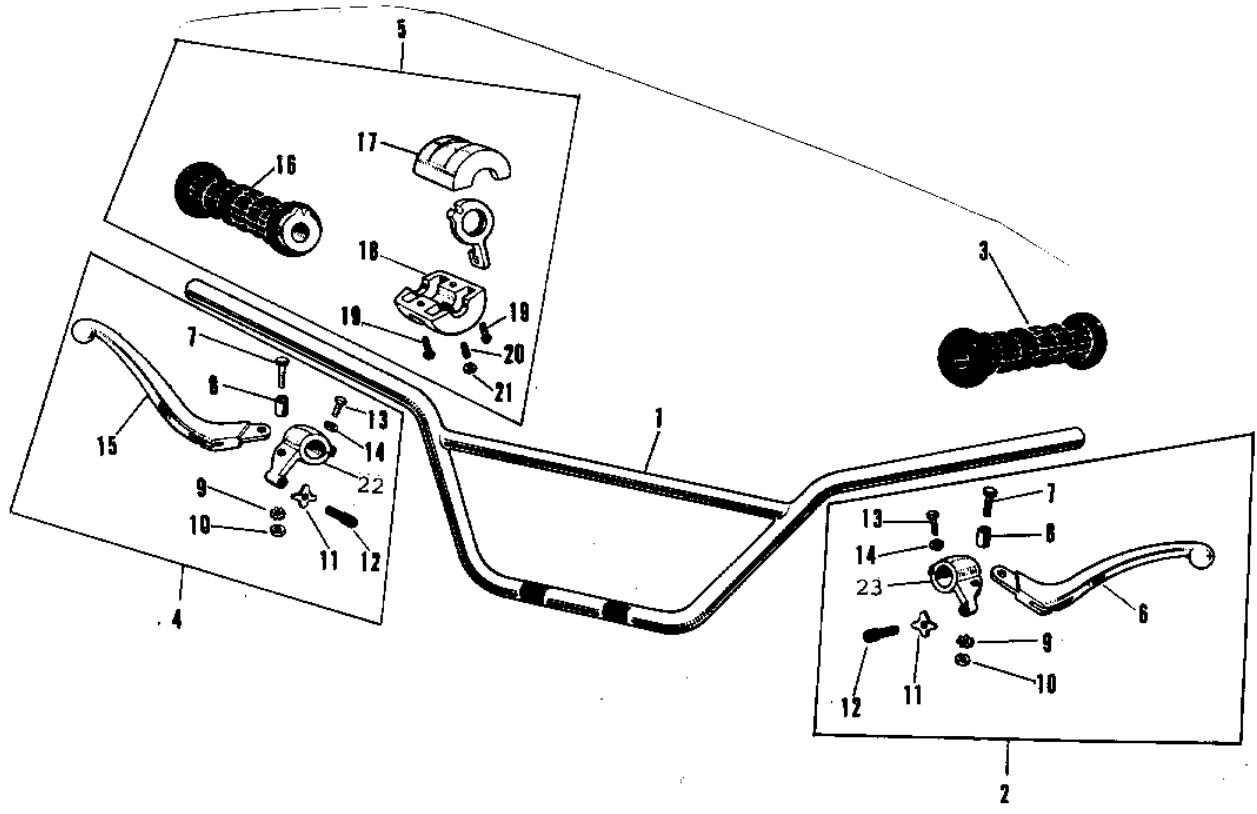

1971 Centurion PARTS DIAGRAM

HANDLEBAR (G31M)

R

1971 Centurion PARTS LIST

HANDLEBAR (G31M)

ITEM NAME	PART NUMBER	QUANTITY
HANDLEBAR (Ref # 1)	46004-004	
LEVER ASSY CLUTCH (Ref # 2)	46076-011	
RUBBER L.H GRIP (Ref # 3)	46075-013	
LEVER ASSY FRNT BRAKE (Ref # 4)	46021-006	
CASE ASSY R.H (Ref # 5)	46018-008	
LEVER CLUTCH (Ref # 6)	46092-012	
UNAVAILABLE IN PRICE BOOK (Ref # 7)	110N0628	
COLLAR LEVER (Ref # 8)	46059-010	
WASHER LOCK 6MM (Ref # 9)	464H0600	
NUT 6MM (Ref # 10)	311B0600	
NUT LOCK ADJUST SCREW (Ref # 11)	46056-001	
SCREW,CABLE ADJUST (Ref # 12)	46055-010	
SCREW,CABLE ADJUST (Ref # 12)	46055-009	
BOLT HEX HEAD 6X25 (Ref # 13)	110N0625	
WASHER SPRING 6MM (Ref # 14)	461F0600	
LEVER FRONT BRAKE (Ref # 15)	46058-012	
CASE ASSY R.H (Ref # 16)	46018-008	
CASE R.H UPPER (Ref # 17)	46040-013	
CASE R.H LOWER (Ref # 18)	46022-015	
SCREW PAN HEAD 5X18 (Ref # 19)	220B0518	
SCREW GRIP ADJUST (Ref # 20)	46026-006	
SPRING GRIP ADJUST (Ref # 21)	46025-004	
HOLDER-FR BRAKE LEVER (Ref # 22)	46060-005	
HOLDER-CLUTCH LEVER (Ref # 23)	46094-007	