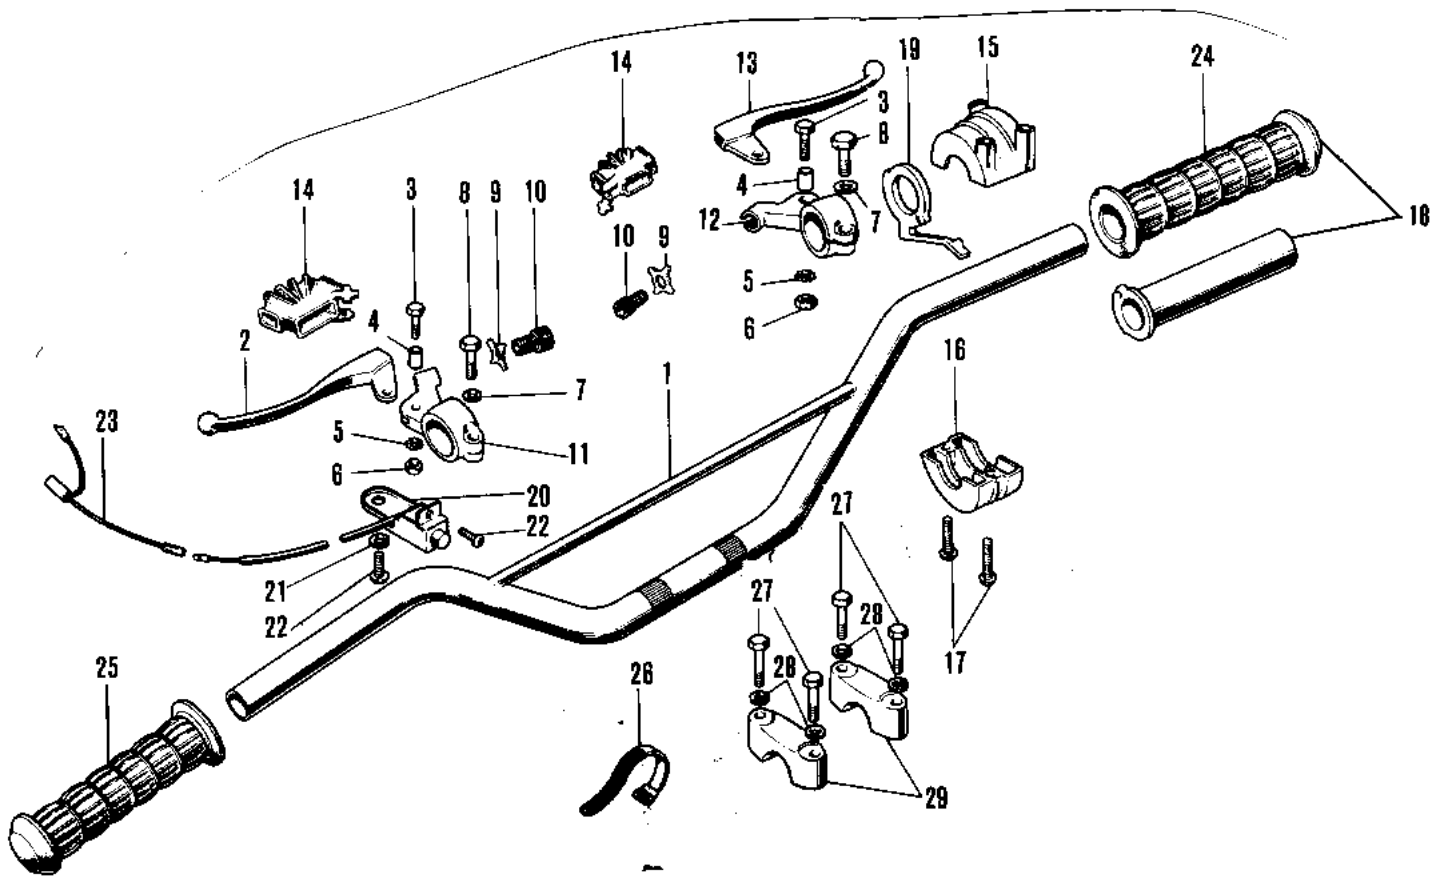

1970 Centurion PARTS DIAGRAM

HANDLEBAR (G31M-A)

1970 Centurion PARTS LIST

HANDLEBAR (G31M-A)

ITEM NAME	PART NUMBER	QUANTITY
HANDLEBAR (Ref # 1)	46004-004	1
LEVER ASSY-CLUTCH (Ref # 2~11,1)	46076-014	1
LEVER-CLUTCH (Ref # 2)	46092-015	1
BOLT HEX HEAD 5X20 (Ref # 3)	92007-020	2
COLLAR LEVER (Ref # 4)	46059-011	2
WASHER LOCK 5MM (Ref # 5)	464H0500	2
NUT 5MM (Ref # 6)	312B0500	2
WASHER PLAIN 6MM (Ref # 7)	410B0600	2
BOLT, HEX HEAD 6X22 (Ref # 8)	110N0622	2
NUT LOCK ADJUST SCREW (Ref # 9)	46056-001	2
SCREW,CABLE ADJUST (Ref # 10)	46055-010	2
SCREW CABLE ADJUST (Ref # 10)	46055-003	2
HOLDER-CLUTCH LEVER (Ref # 11)	46094-007	1
LEVER ASSY-FRNT BRAKE (Ref # 3~10)	46021-010	1
HOLDER-FR BRAKE LEVER (Ref # 12~14)	46060-005	1
LEVER FRONT BRAKE (Ref # 13)	46058-004	1
DUST COVER (Ref # 14)	46071-001	2
CASE ASSY-R.H (Ref # 15~19)	46018-019	1
CASE-R.H.UPPER (Ref # 15)	46041-005	1
CASE-R.H LOWER (Ref # 16)	46023-005	1
SCREW PAN HEAD 5X22 (Ref # 17)	220B0522	2
GRIP ASSY-THROTTLE (Ref # 18)	46019-013	1
SWITCH ASSY-ENG STOP (Ref # 20~22)	46027-006	1
WASHER SPRING 3MM (Ref # 21)	461F0300	2
SCREW-PAN-HEAD 3X6 (Ref # 22)	220B0306	2
WIRE-LEAD (Ref # 23)	26011-045	1
RUBBER-R.H GRIP (Ref # 24)	46061-012	1
RUBBER-L.H GRIP (Ref # 25)	46075-017	1
BAND,SHORT (Ref # 26)	92072-030	1

1970 Centurion PARTS LIST

HANDLEBAR (G31M-A)

ITEM NAME	PART NUMBER	QUANTITY
BOLT 8X38 (Ref # 27)	92001-1405	4
WASHER SPRING 8MM (Ref # 28)	461F0800	4
HOLDER-HANDLEBAR (Ref # 29)	46012-008	2