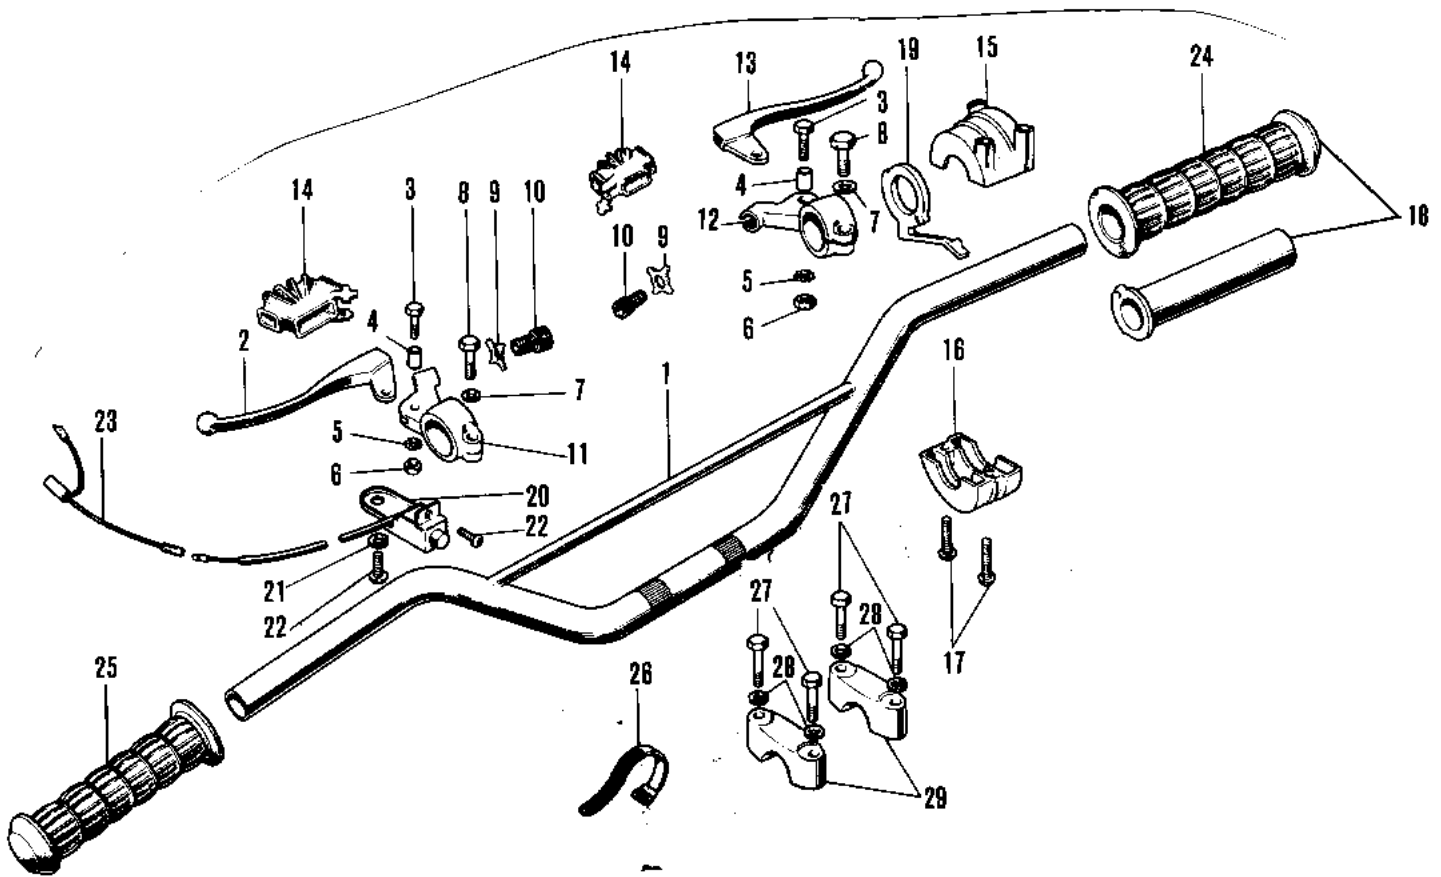

1970 Centurion PARTS DIAGRAM

HANDLEBAR (G31M-A)

1970 Centurion PARTS LIST

HANDLEBAR (G31M-A)

ITEM NAME	PART NUMBER	QUANTITY
HANDLEBAR (Ref # 1)	46004-004	1
LEVER ASSY-CLUTCH (Ref # 2~11,1)	46076-014	1
LEVER-CLUTCH (Ref # 2)	46092-015	1
BOLT HEX HEAD 5X20 (Ref # 3)	92007-020	2
COLLAR LEVER (Ref # 4)	46059-011	2
WASHER LOCK 5MM (Ref # 5)	464H0500	2
NUT 5MM (Ref # 6)	312B0500	2
WASHER PLAIN 6MM (Ref # 7)	410B0600	2
BOLT, HEX HEAD 6X22 (Ref # 8)	110N0622	2
NUT LOCK ADJUST SCREW (Ref # 9)	46056-001	2
SCREW,CABLE ADJUST (Ref # 10)	46055-010	2
SCREW CABLE ADJUST (Ref # 10)	46055-003	2
HOLDER-CLUTCH LEVER (Ref # 11)	46094-007	1
LEVER ASSY-FRNT BRAKE (Ref # 3~10)	46021-010	1
HOLDER-FR BRAKE LEVER (Ref # 12~14)	46060-005	1
LEVER FRONT BRAKE (Ref # 13)	46058-004	1
DUST COVER (Ref # 14)	46071-001	2
CASE ASSY-R.H (Ref # 15~19)	46018-019	1
CASE-R.H.UPPER (Ref # 15)	46041-005	1
CASE-R.H LOWER (Ref # 16)	46023-005	1
SCREW PAN HEAD 5X22 (Ref # 17)	220B0522	2
GRIP ASSY-THROTTLE (Ref # 18)	46019-013	1
SWITCH ASSY-ENG STOP (Ref # 20~22)	46027-006	1
WASHER SPRING 3MM (Ref # 21)	461F0300	2
SCREW-PAN-HEAD 3X6 (Ref # 22)	220B0306	2
WIRE-LEAD (Ref # 23)	26011-045	1
RUBBER-R.H GRIP (Ref # 24)	46061-012	1
RUBBER-L.H GRIP (Ref # 25)	46075-017	1
BAND,SHORT (Ref # 26)	92072-030	1

1970 Centurion PARTS LIST

HANDLEBAR (G31M-A)

ITEM NAME	PART NUMBER	QUANTITY
BOLT 8X38 (Ref # 27)	92001-1405	4
WASHER SPRING 8MM (Ref # 28)	461F0800	4
HOLDER-HANDLEBAR (Ref # 29)	46012-008	2