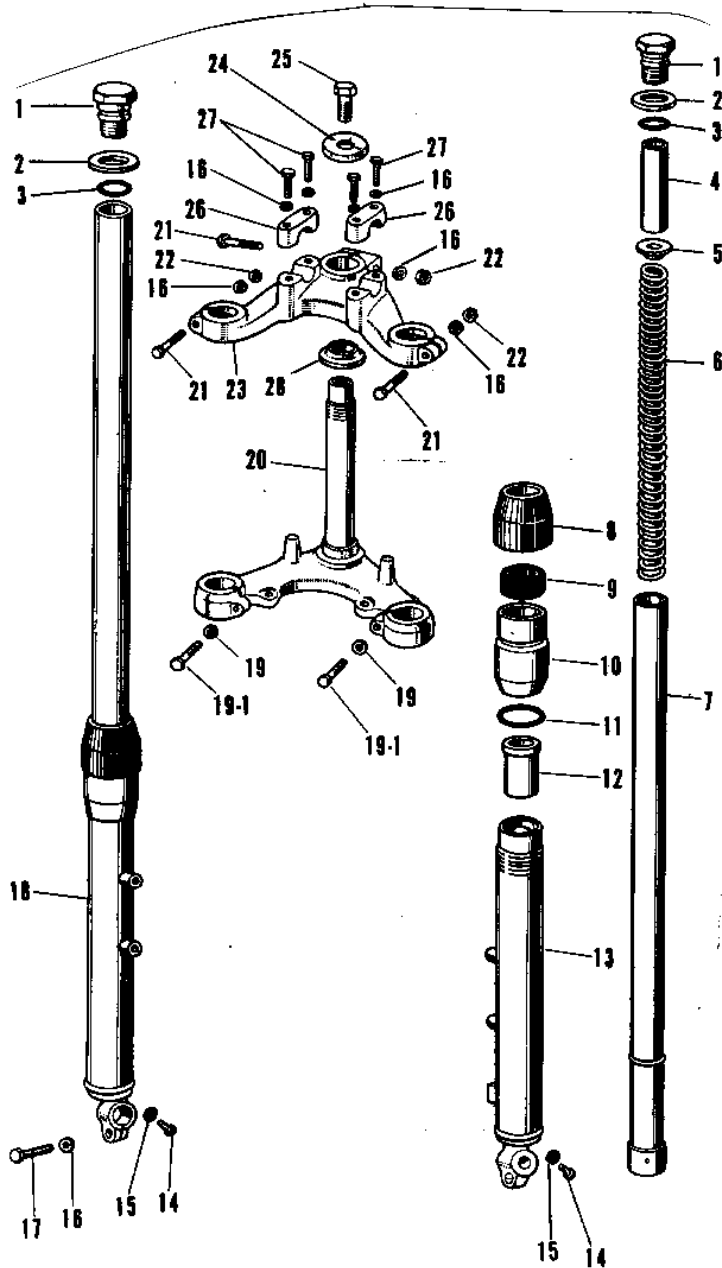

1971 Centurion PARTS DIAGRAM

FRONT FORK (G31M)

1971 Centurion PARTS LIST

FRONT FORK (G31M)

ITEM NAME	PART NUMBER	QUANTITY
FORK-FRONT (Ref # 1~25)	44001-046	
BOLT FORK TOP (Ref # 1)	44041-022	
WASHER FORK TOP (Ref # 2)	44043-014	
'O' RING INNER TUBE (Ref # 3)	44046-014	
SPACER FORK SPR GUIDE (Ref # 4)	44028-016	
GUIDE FORK SPRING (Ref # 5)	44029-012	
SPRING FORK (Ref # 6)	44026-024	
TUBE FORK INNER (Ref # 7)	44013-018	
DUST SHIELD FORK (Ref # 8)	44010-006	
OIL SEAL (Ref # 9)	92049-1049	
NUT FORK OUTER TUBE (Ref # 10)	44007-007	
'O' RING OUTER TUBE (Ref # 11)	44046-012	
GUIDE FORK INNER TUBE (Ref # 12)	44015-012	
TUBE,LH,FORK OUTER (Ref # 13)	44005-023	
SCREW PAN HEAD 4X8 (Ref # 14)	220B0408	
GASKET FORK DRAIN PLG (Ref # 15)	44045-002	
WASHER SPRING 8MM (Ref # 16)	461F0800	
BOLT-SMALL-UPSET 8X25 (Ref # 17)	115G0825	
TUBE,RH,FORK OUTER (Ref # 18)	44006-022	
WASHER SPRING 10MM (Ref # 19)	461F1000	
BOLT HEX HEAD 10X32 (Ref # 19-1)	113B1032	
STEM STEERING (Ref # 20)	44037-026	
BOLT (Ref # 21)	92001-1578	
NUT,8MM (Ref # 22)	311B0800	
HEAD STEERING STEM (Ref # 23)	44039-027	
WASHER STRNG STEM HD (Ref # 24)	44043-016	
BOLT STRNG STEM HEAD (Ref # 25)	44041-007	
HOLDER UPPER HANDLEBAR (Ref # 26)	46012-004	
BOLT 8X38 (Ref # 27)	92001-1405	

1971 Centurion PARTS LIST

FRONT FORK (G31M)

ITEM NAME	PART NUMBER	QUANTITY
CONE LOWER BEARING (Ref # 28)	92047-004	