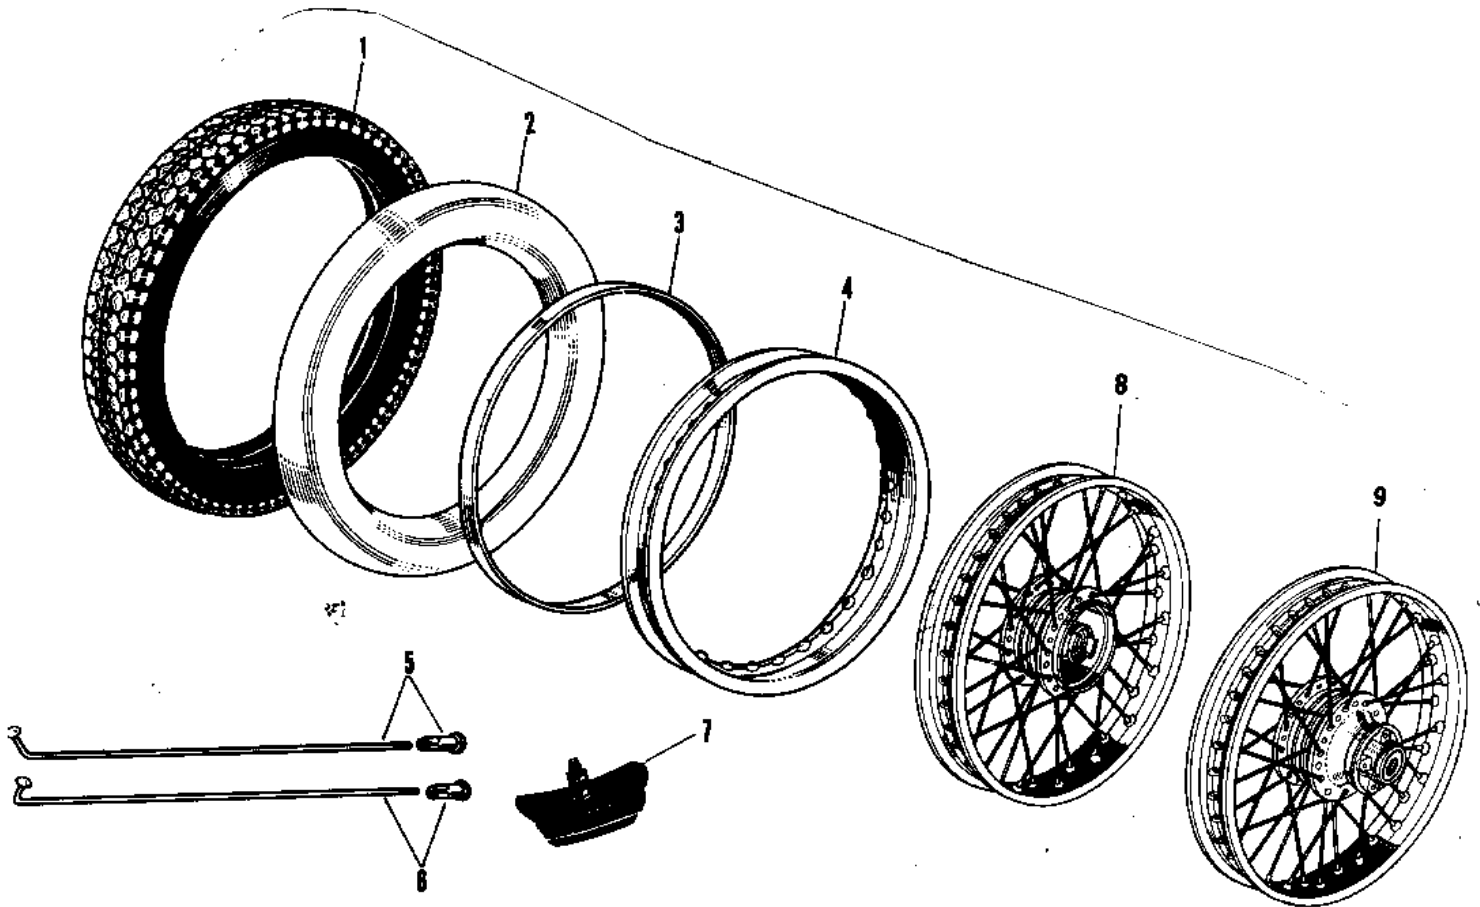

1970 Centurion PARTS DIAGRAM

WHEELS/TIRES

1970 Centurion PARTS LIST

WHEELS/TIRES

ITEM NAME	PART NUMBER	QUANTITY
UNAVAILABLE IN PRICE BOOK (Ref # 1)	41021-008	2
*** N.L.A. *** (Canada) (Ref # 2)	41022-027	2
BAND,RIM,4.00/5.10-18 (Ref # 3)	41023-1006	2
RIM,REAR,1.85WX18 (Ref # 4)	41025-033	2
SPOKE-ASY,INNER (Ref # 5)	41027-024	36
SPOKE-ASY,OUTER (Ref # 6)	41028-024	36
PROTECTOR-BEAD 1.85B (Ref # 7)	41024-007	2
WHEEL ASSY FRONT (Ref # 8)	41074-015	1
WHEEL ASSY REAR (Ref # 9)	42048-011	1