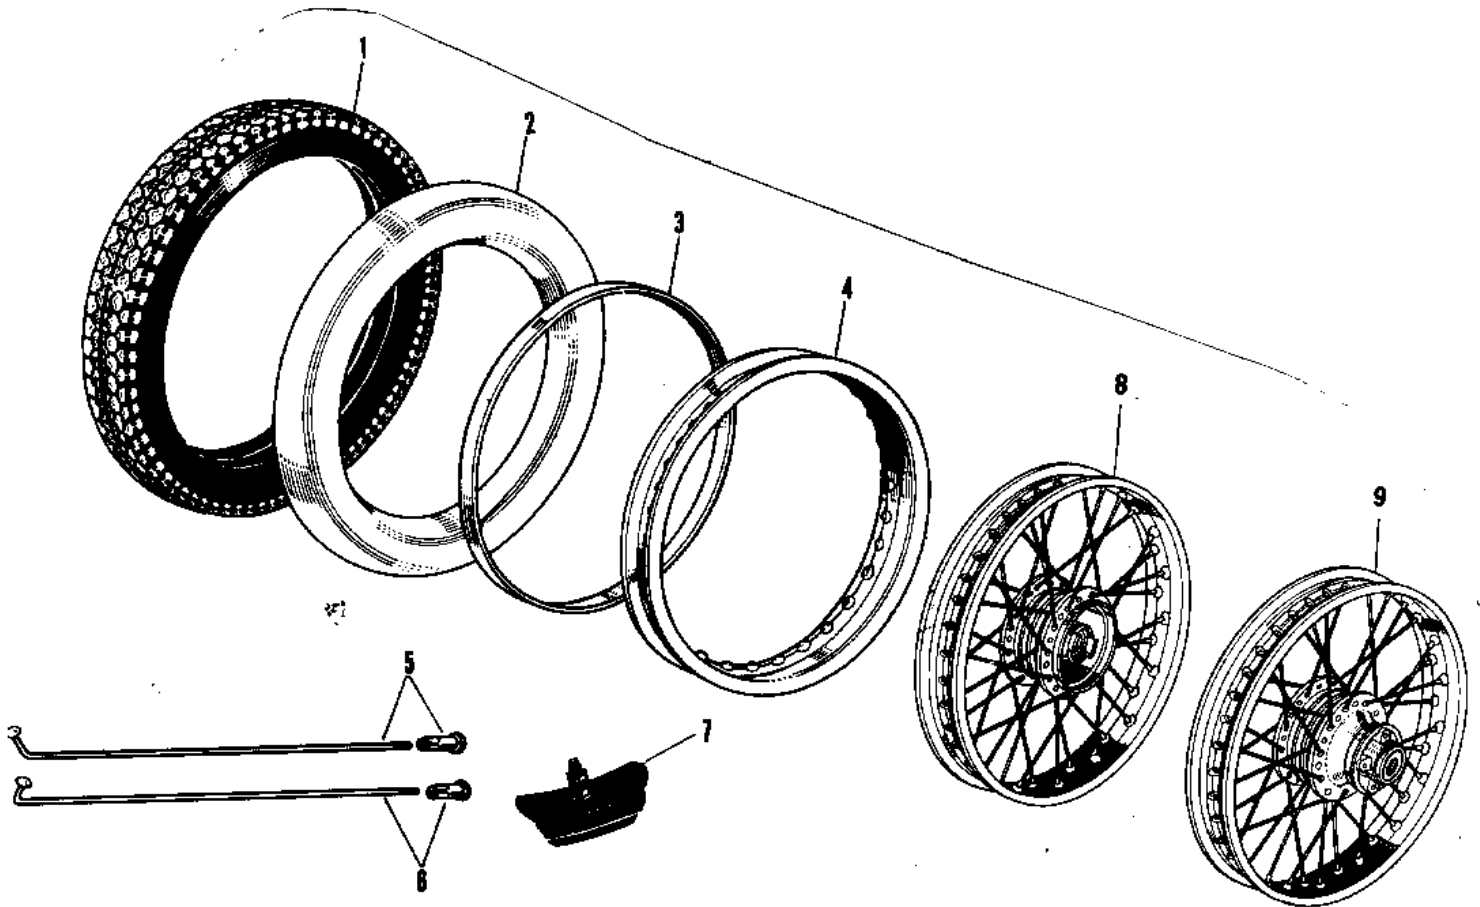

1971 Centurion PARTS DIAGRAM

WHEELS/TIRES

1971 Centurion PARTS LIST

WHEELS/TIRES

ITEM NAME	PART NUMBER	QUANTITY
UNAVAILABLE IN PRICE BOOK (Ref # 1)	41021-008	
*** N.L.A. *** (Canada) (Ref # 2)	41022-027	
BAND,RIM,4.00/5.10-18 (Ref # 3)	41023-1006	
RIM,REAR,1.85WX18 (Ref # 4)	41025-033	
SPOKE-ASY,INNER (Ref # 5)	41027-024	
SPOKE-ASY,OUTER (Ref # 6)	41028-024	
PROTECTOR-BEAD 1.85B (Ref # 7)	41024-007	
WHEEL ASSY FRONT (Ref # 8)	41074-015	
WHEEL ASSY REAR (Ref # 9)	42048-011	