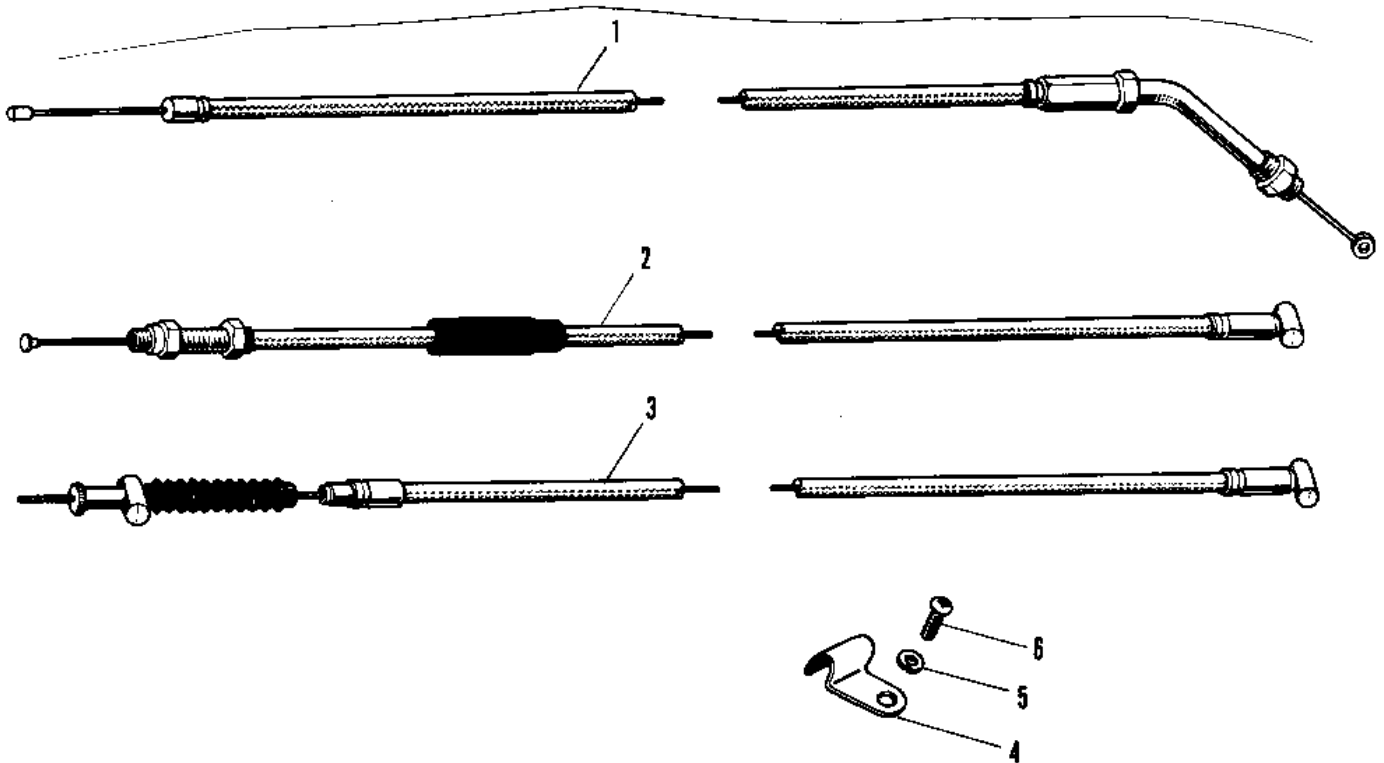

1970 Centurion PARTS DIAGRAM

CABLES

1970 Centurion PARTS LIST

CABLES

| ITEM NAME | PART NUMBER | QUANTITY |
|-------------------------------|-------------|----------|
| CABLE THROTTLE (Ref # 1) | 54012-056 | 1 |
| CABLE-THROTTLE (Ref # 1) | 54012-071 | 1 |
| CABLE CLUTCH (Ref # 2) | 54011-033 | 1 |
| CABLE FRONT BRAKE (Ref # 3) | 54005-043 | 1 |
| CABLE-FRONT BRAKE (Ref # 3) | 54005-057 | 1 |
| CLAMP CABLE (Ref # 4) | 92037-016 | 1 |
| WASHER SPRING 6MM (Ref # 5) | 461F0600 | 1 |
| SCREW PAN HEAD 6X12 (Ref # 6) | 220B0612 | 1 |