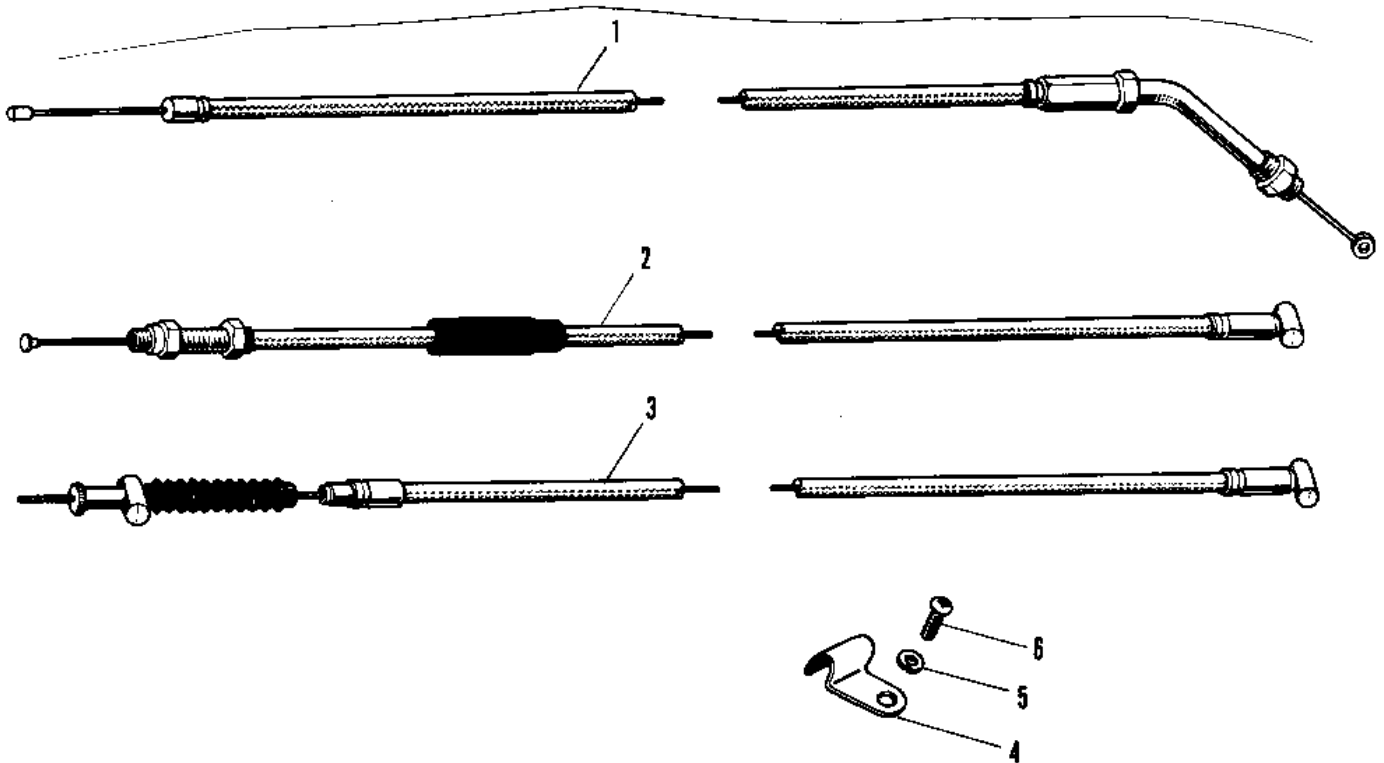

1970 Centurion PARTS DIAGRAM

CABLES

1970 Centurion PARTS LIST

CABLES

ITEM NAME	PART NUMBER	QUANTITY
CABLE THROTTLE (Ref # 1)	54012-056	1
CABLE-THROTTLE (Ref # 1)	54012-071	1
CABLE CLUTCH (Ref # 2)	54011-033	1
CABLE FRONT BRAKE (Ref # 3)	54005-043	1
CABLE-FRONT BRAKE (Ref # 3)	54005-057	1
CLAMP CABLE (Ref # 4)	92037-016	1
WASHER SPRING 6MM (Ref # 5)	461F0600	1
SCREW PAN HEAD 6X12 (Ref # 6)	220B0612	1