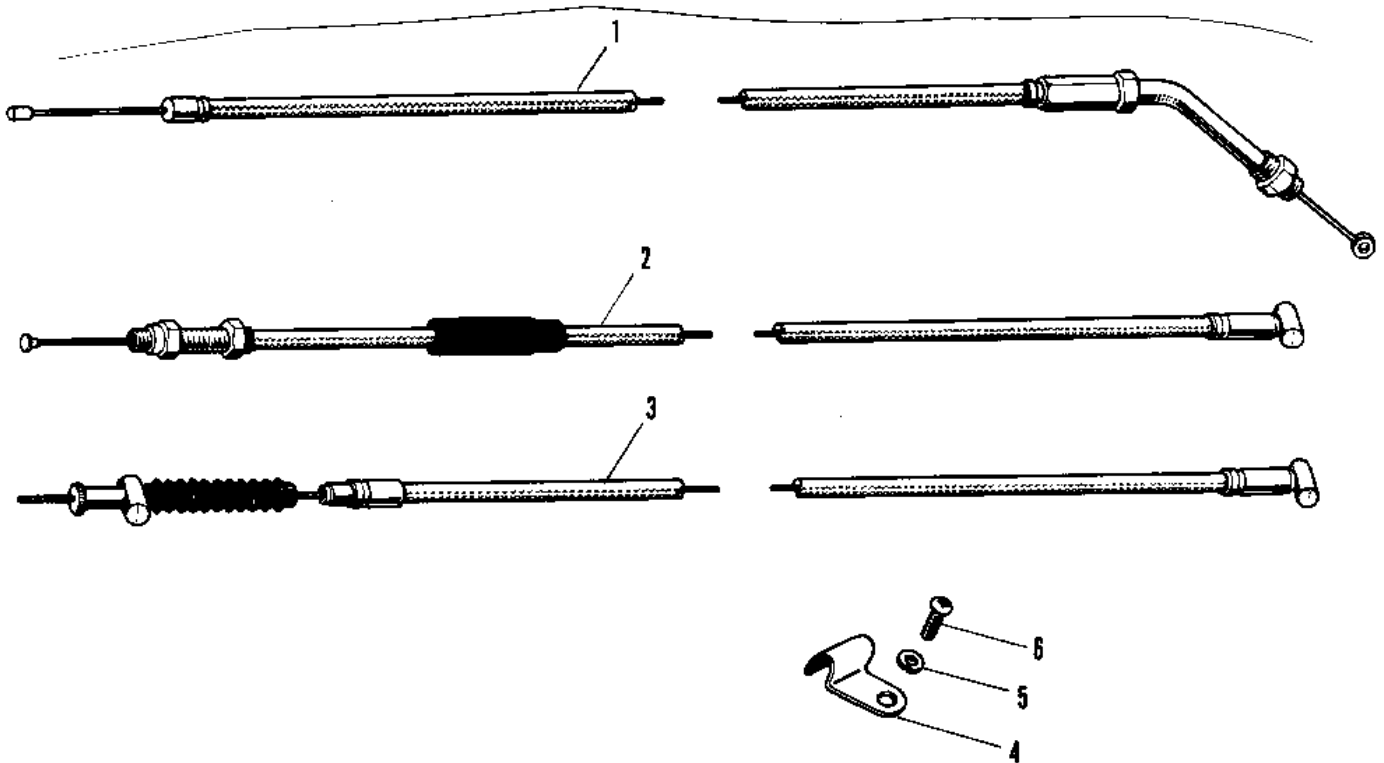

1971 Centurion PARTS DIAGRAM

CABLES

1971 Centurion PARTS LIST

CABLES

ITEM NAME	PART NUMBER	QUANTITY
CABLE THROTTLE (Ref # 1)	54012-056	
CABLE-THROTTLE (Ref # 1)	54012-071	
CABLE CLUTCH (Ref # 2)	54011-033	
CABLE FRONT BRAKE (Ref # 3)	54005-043	
CABLE-FRONT BRAKE (Ref # 3)	54005-057	
CLAMP CABLE (Ref # 4)	92037-016	
WASHER SPRING 6MM (Ref # 5)	461F0600	
SCREW PAN HEAD 6X12 (Ref # 6)	220B0612	