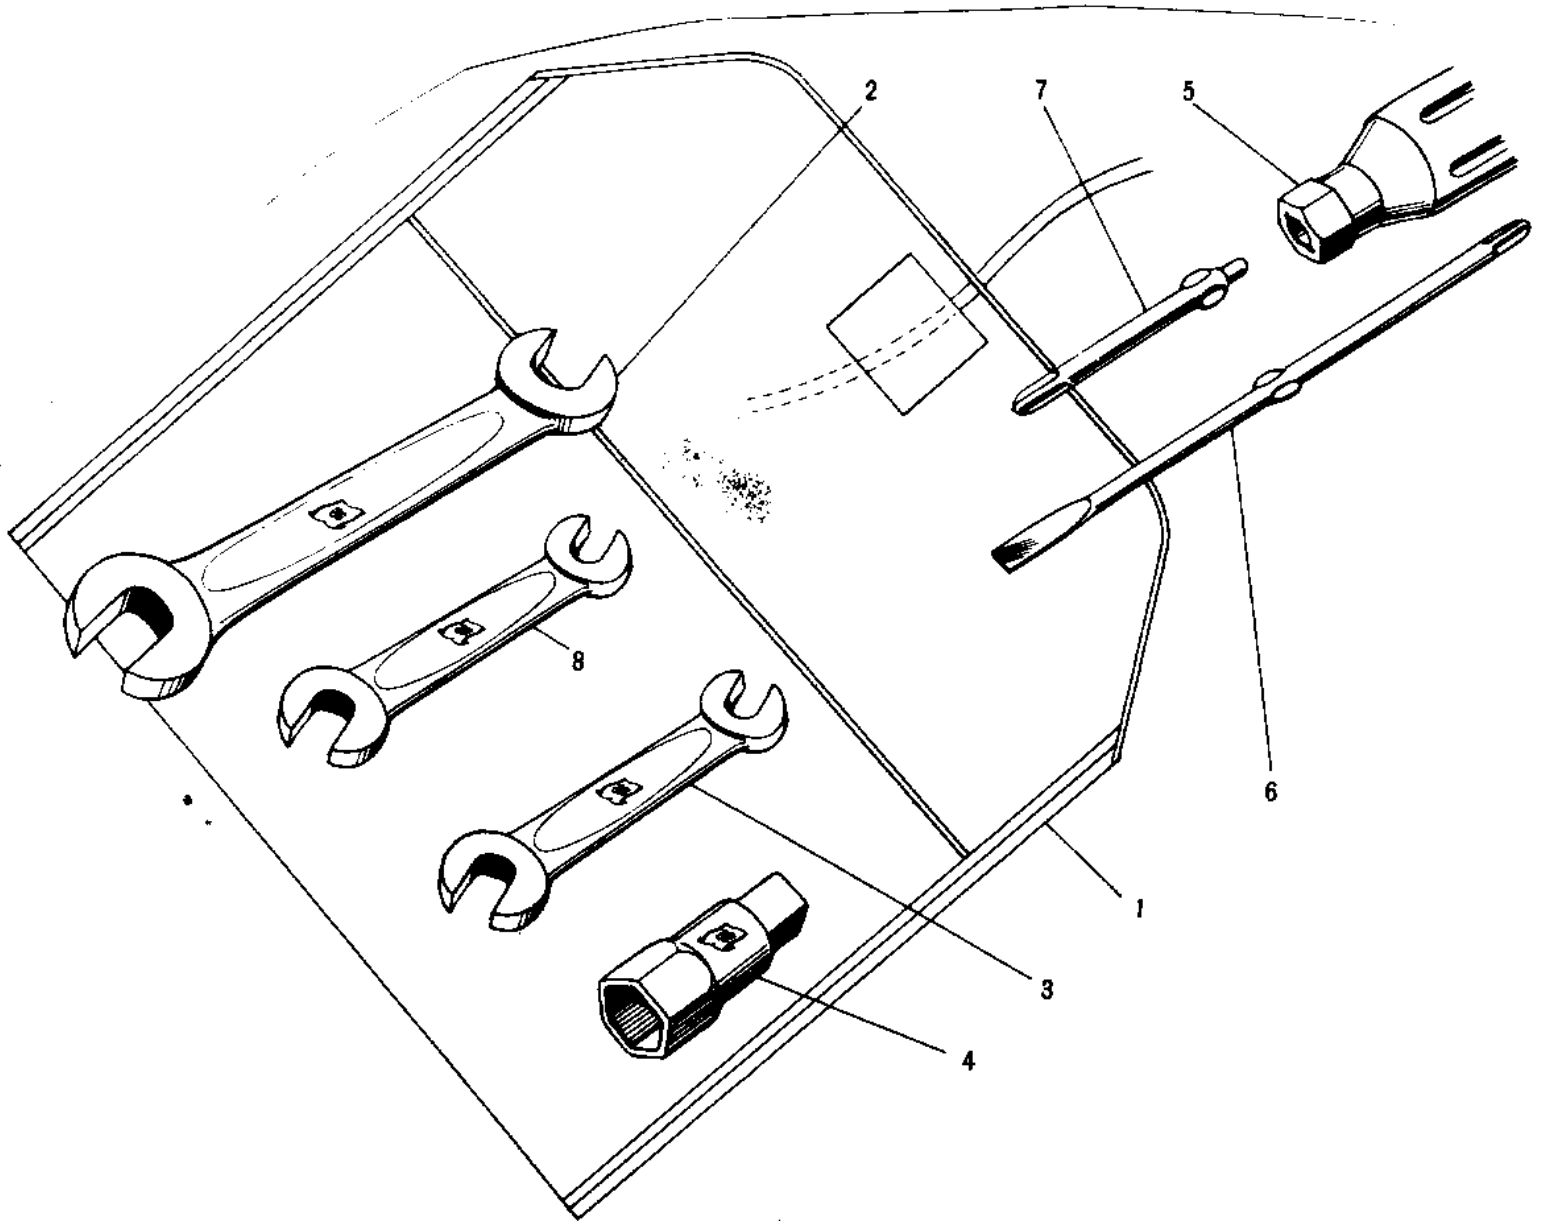

1970 Centurion PARTS DIAGRAM

OWNER TOOLS

1970 Centurion PARTS LIST

OWNER TOOLS

ITEM NAME	PART NUMBER	QUANTITY
*** N.L.A.*** (Canada) (Ref # 1~8)	56007-019	1
BAG,TOOL (Ref # 1)	56008-008	1
*** N.L.A.*** (Canada) (Ref # 2)	960B1719	1
*** N.L.A.*** (Canada) (Ref # 3)	960B1014	1
92110-012 (Canada) (Ref # 4)	92110-003	1
UNAVAILABLE IN PRICE BOOK (Ref # 5)	92106-003	1
TOOL-DRIVER (Ref # 6)	92107-1052	1
SCREW DRIVER #3 PHLIP (Ref # 7)	92107-005	1
UNAVAILABLE IN PRICE BOOK (Ref # 8)	960B1013	1