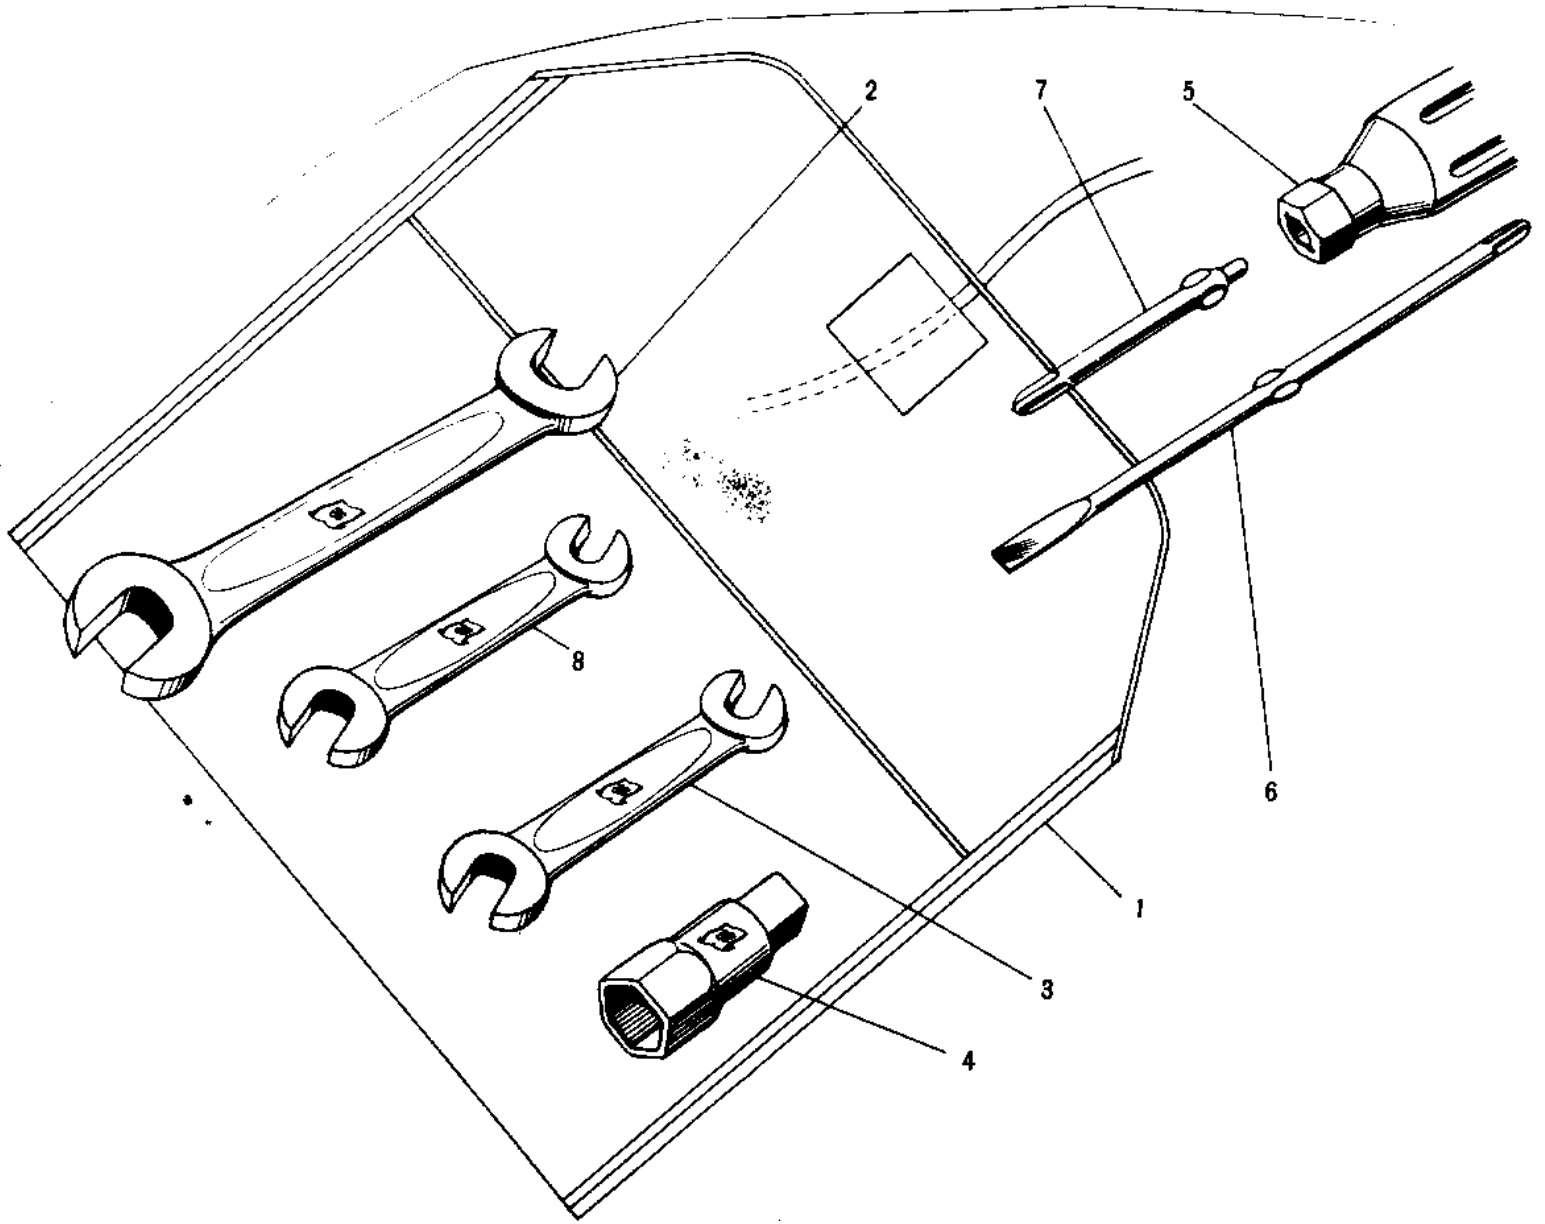

1970 Centurion PARTS DIAGRAM

OWNER TOOLS

1970 Centurion PARTS LIST

OWNER TOOLS

ITEM NAME	PART NUMBER	QUANTITY
*** N.L.A.*** (Canada) (Ref # 1~8)	56007-019	1
BAG,TOOL (Ref # 1)	56008-008	1
*** N.L.A.*** (Canada) (Ref # 2)	960B1719	1
*** N.L.A.*** (Canada) (Ref # 3)	960B1014	1
92110-012 (Canada) (Ref # 4)	92110-003	1
UNAVAILABLE IN PRICE BOOK (Ref # 5)	92106-003	1
TOOL-DRIVER (Ref # 6)	92107-1052	1
SCREW DRIVER #3 PHLIP (Ref # 7)	92107-005	1
UNAVAILABLE IN PRICE BOOK (Ref # 8)	960B1013	1