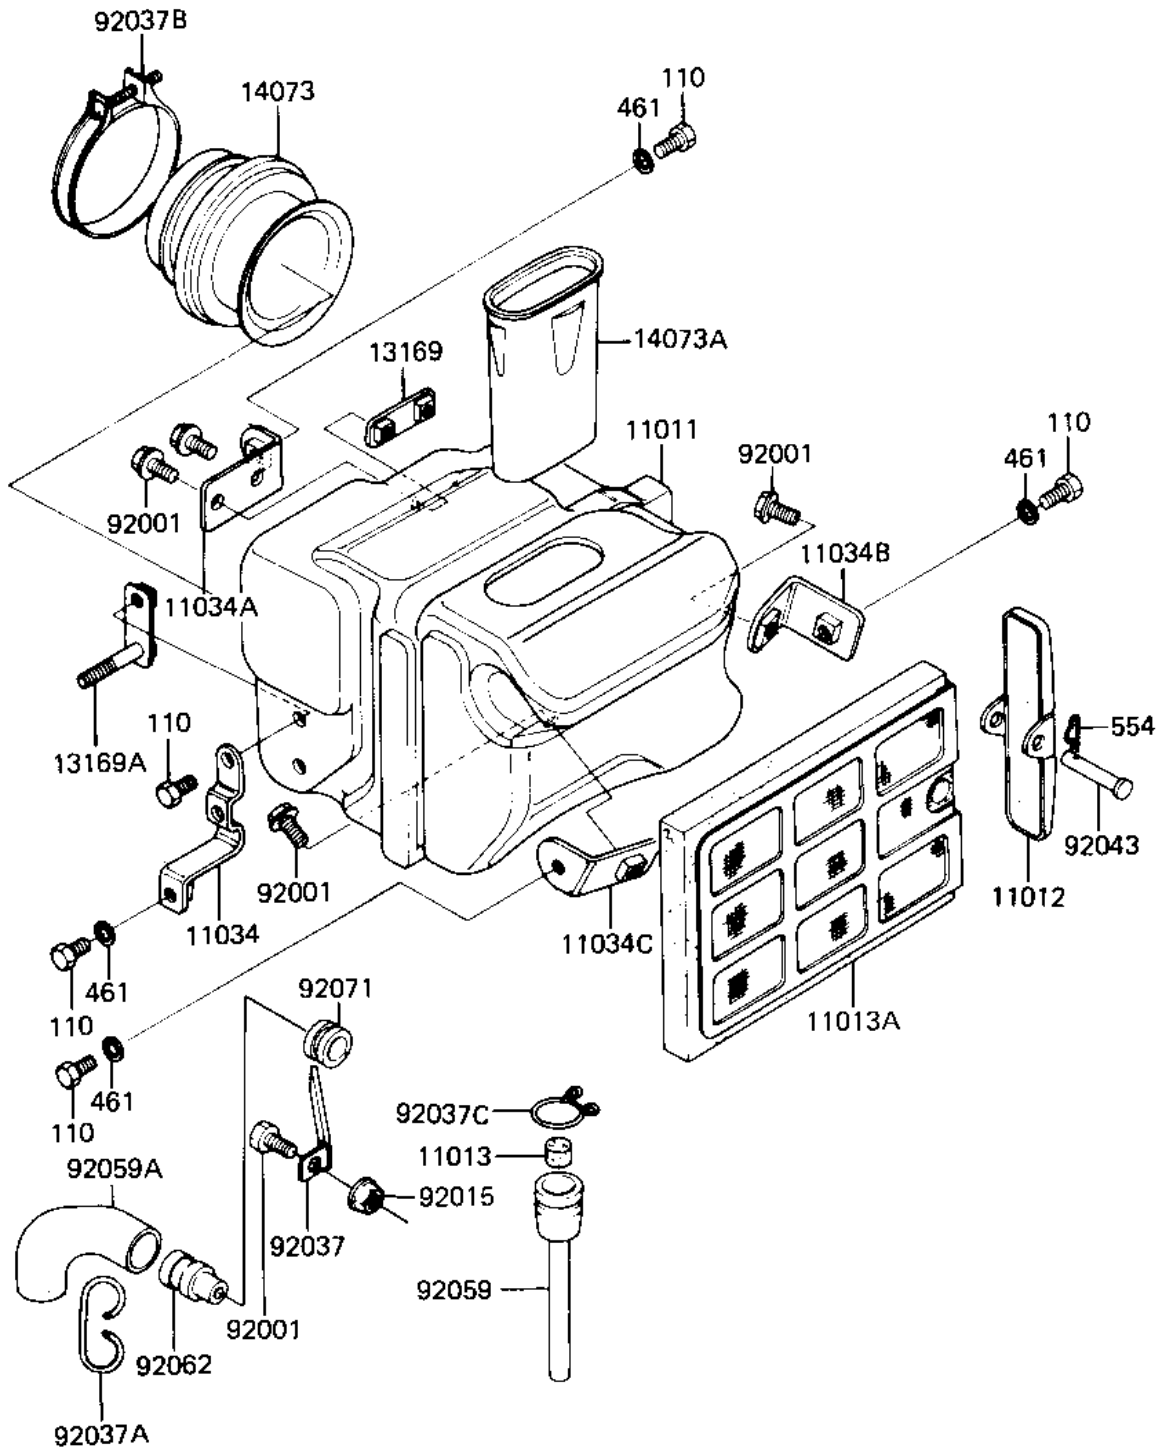

1982 KLR250 PARTS DIAGRAM

AIR CLEANER (F/NO.044976-)

E1130-0066

1982 KLR250 PARTS LIST

AIR CLEANER (F/NO.044976-)

ITEM NAME	PART NUMBER	QUANTITY
CASE,AIR FILTER (Ref # 11011)	11011-1109	1
CAP,AIR FILTER (Ref # 11012)	11012-1236	1
ELEMENT,AIR CLNR (Ref # 11013)	11013-060	1
ELEMENT,AIR CLNR (Ref # 11013A)	11013-1018	1
BRACKET,AIR FILTER (Ref # 11034)	11034-1704	1
BRACKET,AIR FILTER (Ref # 11034A)	11034-1705	1
BRACKET,AIR FILTER (Ref # 11034B)	11034-1727	1
BRACKET,AIR FILTER (Ref # 11034C)	11034-1728	1
PLATE,AIR FILTER (Ref # 13169)	13169-1234	1
PLATE,AIR FILTER (Ref # 13169A)	13169-1606	1
DUCT,AIR FILTER (Ref # 14073)	14073-1025	1
DUCT,AIR FILTER CASE (Ref # 14073A)	14073-1041	1
BOLT,6X20 (Ref # 92001)	92001-1460	4
NUT-6MM (Ref # 92015)	92015-1078	1
CLAMP,WIRING HARNESS (Ref # 92037)	92037-1069	1
CLAMP,MAGNETO LEAD (Ref # 92037A)	92037-1209	1
CLAMP (Ref # 92037B)	92037-171	1
CLAMP,BREATHING TUBE (Ref # 92037C)	92037-213	1
PIN (Ref # 92043)	92043-1113	1
TUBE,AIR CLNR DRAIN (Ref # 92059)	92059-1020	1
HOSE,BREATHING (Ref # 92059A)	92059-1158	1
NOZZLE,BREATHING TUBE (Ref # 92062)	92062-1010	1
GROMMET (Ref # 92071)	92071-1010	1
BOLT-UPSET,6X12 (Ref # 110)	112G0612	6
WASHER SPRING 6MM (Ref # 461)	461F0600	4
PIN,SNAP (Ref # 554)	554A0600	1