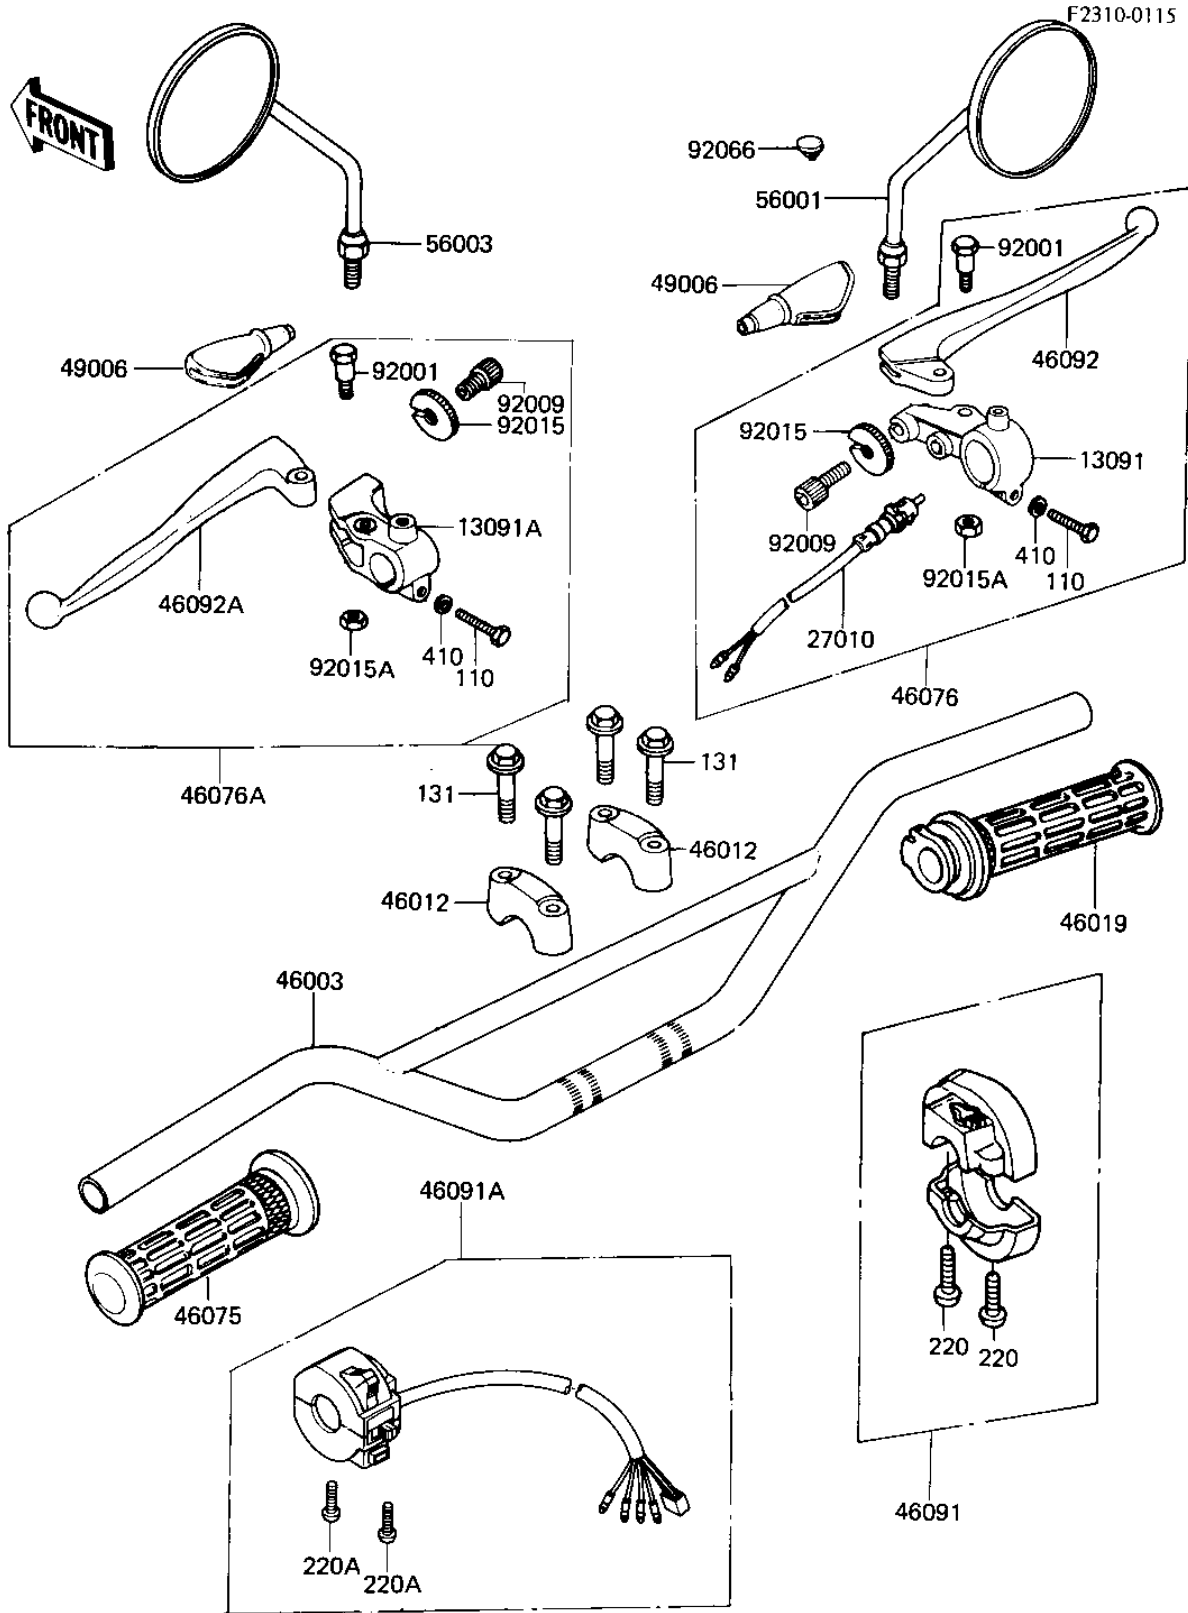

# 1982 KLR250 PARTS DIAGRAM

## HANDLEBAR

# 1982 KLR250 PARTS LIST

## HANDLEBAR

ITEM NAME	PART NUMBER	QUANTITY
HOLDER-FR BRK LEV,BLK (Ref # 13091)	46060-009-21	1
HOLDER-CLUTCH LEV,BLK (Ref # 13091A)	46094-011-21	1
SWITCH-FR. BRAKE LAMP (Ref # 27010)	27021-004	1
HANDLEBAR (Ref # 46003)	46003-1038	1
HOLDER,HANDLEBAR (Ref # 46012)	46012-014	2
GRIP ASSY,THROTTLE (Ref # 46019)	46019-1005	1
GRIP,L.H. (Ref # 46075)	46075-1004	1
LEVER ASSY,FRNT BRAKE (Ref # 46076)	46021-031	1
LEVER ASSY,CLUTCH (Ref # 46076A)	46076-044	1
HOUSING ASSY,CONT,R.H (Ref # 46091)	46091-1041	1
HOUSING ASSY,CONT,LH (Ref # 46091A)	46091-1166	1
LEVER FRONT BRAKE (Ref # 46092)	46058-004	1
LEVER-CLUTCH (Ref # 46092A)	46092-015	1
BOOTS,LEVER HOLDER (Ref # 49006)	49006-1017	2
REAR VIEW MIRROR,R.H (Ref # 56001)	56002-020	1
REAR VIEW MIRROR,L.H (Ref # 56003)	56003-009	1
BOLT,HEX HEAD,5X22 (Ref # 92001)	92007-046	2
SCREW CABLE ADJUST (Ref # 92009)	46055-003	2
NUT-LOCK (Ref # 92015)	46056-005	2
NUT-LOCK,5MM (Ref # 92015A)	92019-014	2
PLUG,9.5X8 (Ref # 92066)	92066-1077	1
BOLT HEX HEAD 6X25 (Ref # 110)	110N0625	2
BOLT,FLANGED,8X35 (Ref # 131)	130G0835	4
SCREW PAN HEAD 5X18 (Ref # 220)	220B0518	2
SCREW PAN HEAD 5X22 (Ref # 220A)	220B0522	2
WASHER,PLAIN,6MM (Ref # 410)	410D0600	2