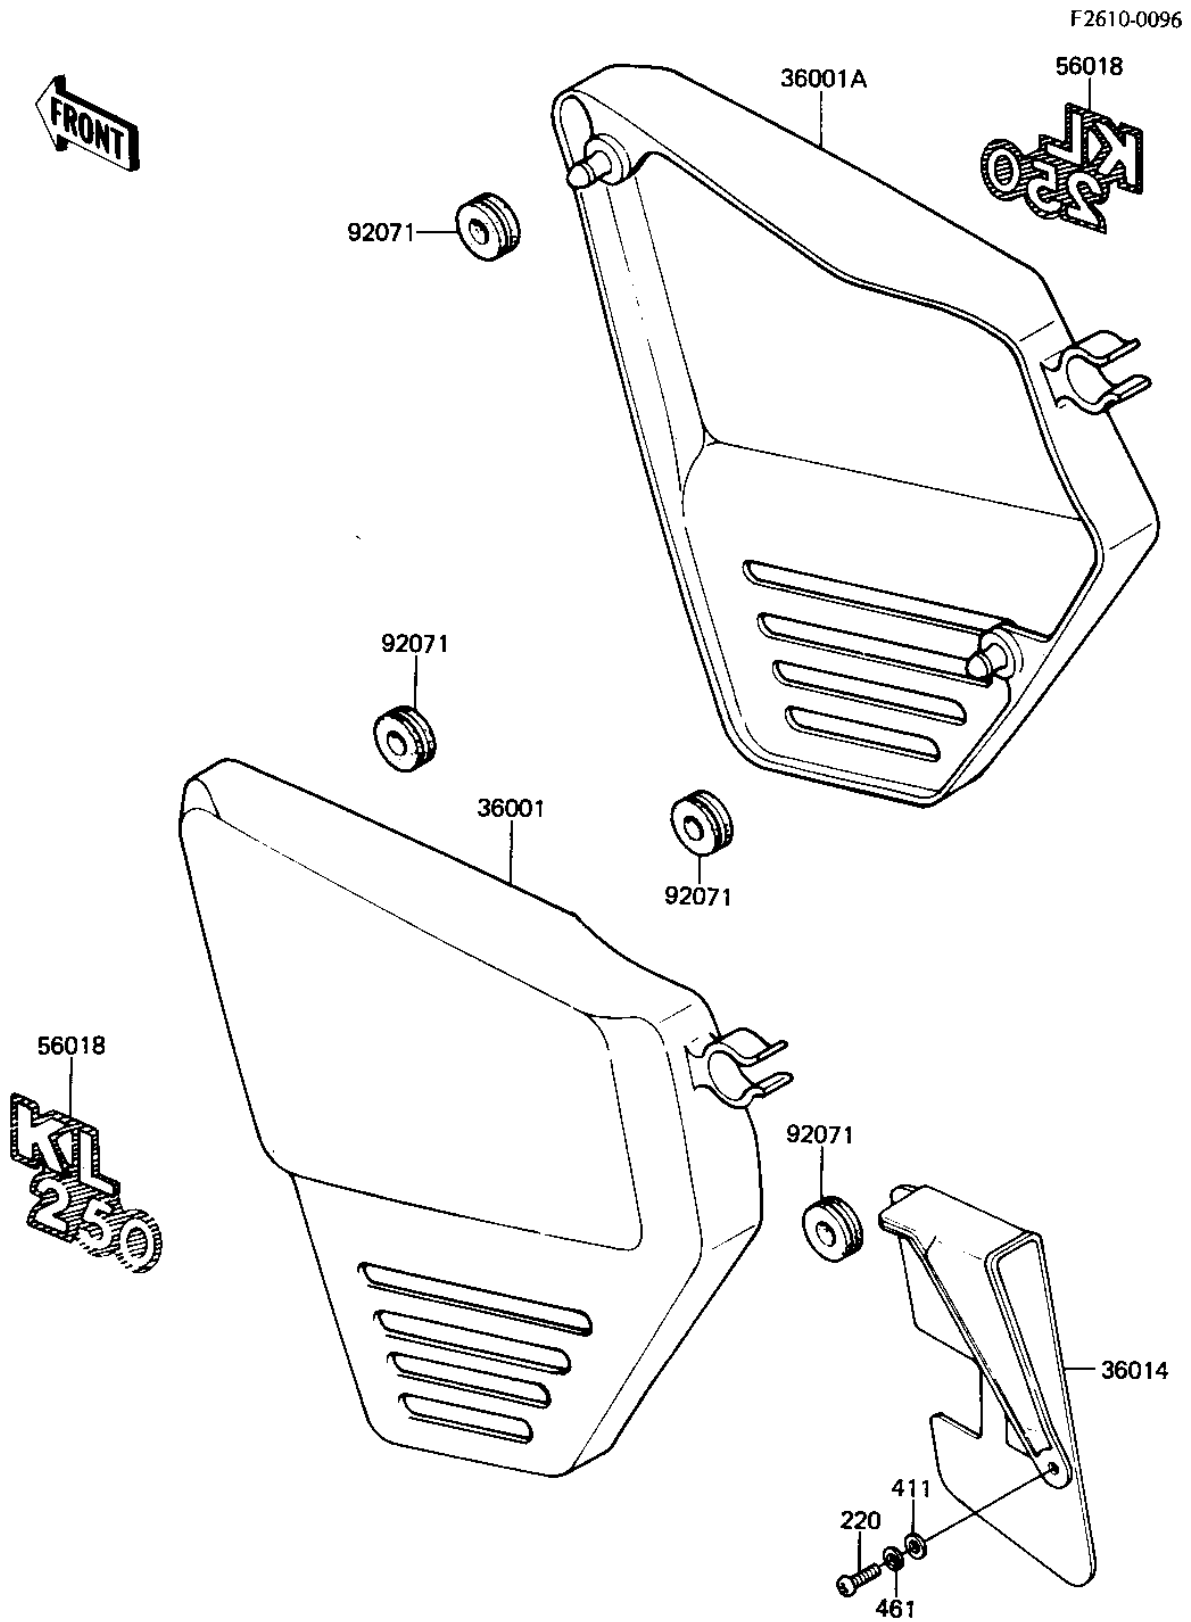

# 1982 KLR250 PARTS DIAGRAM

SIDE COVERS/CHAIN COVER

# 1982 KLR250 PARTS LIST

## SIDE COVERS/CHAIN COVER

ITEM NAME	PART NUMBER	QUANTITY
COVER-SIDE,LH,F.RED (Ref # 36001)	36001-1059-6L	1
COVER-SIDE,RH,F.RED (Ref # 36001A)	36001-1060-6L	1
CASE,CHAIN (Ref # 36014)	36014-1012	1
MARK,SIDE COVER (Ref # 56018)	56018-1033	2
GROMMET (Ref # 92071)	92071-056	4
SCREW PAN HEAD 6X12 (Ref # 220)	220B0612	1
WASHER PLAIN 6MM (Ref # 411)	411B0600	1
WASHER SPRING 6MM (Ref # 461)	461F0600	1