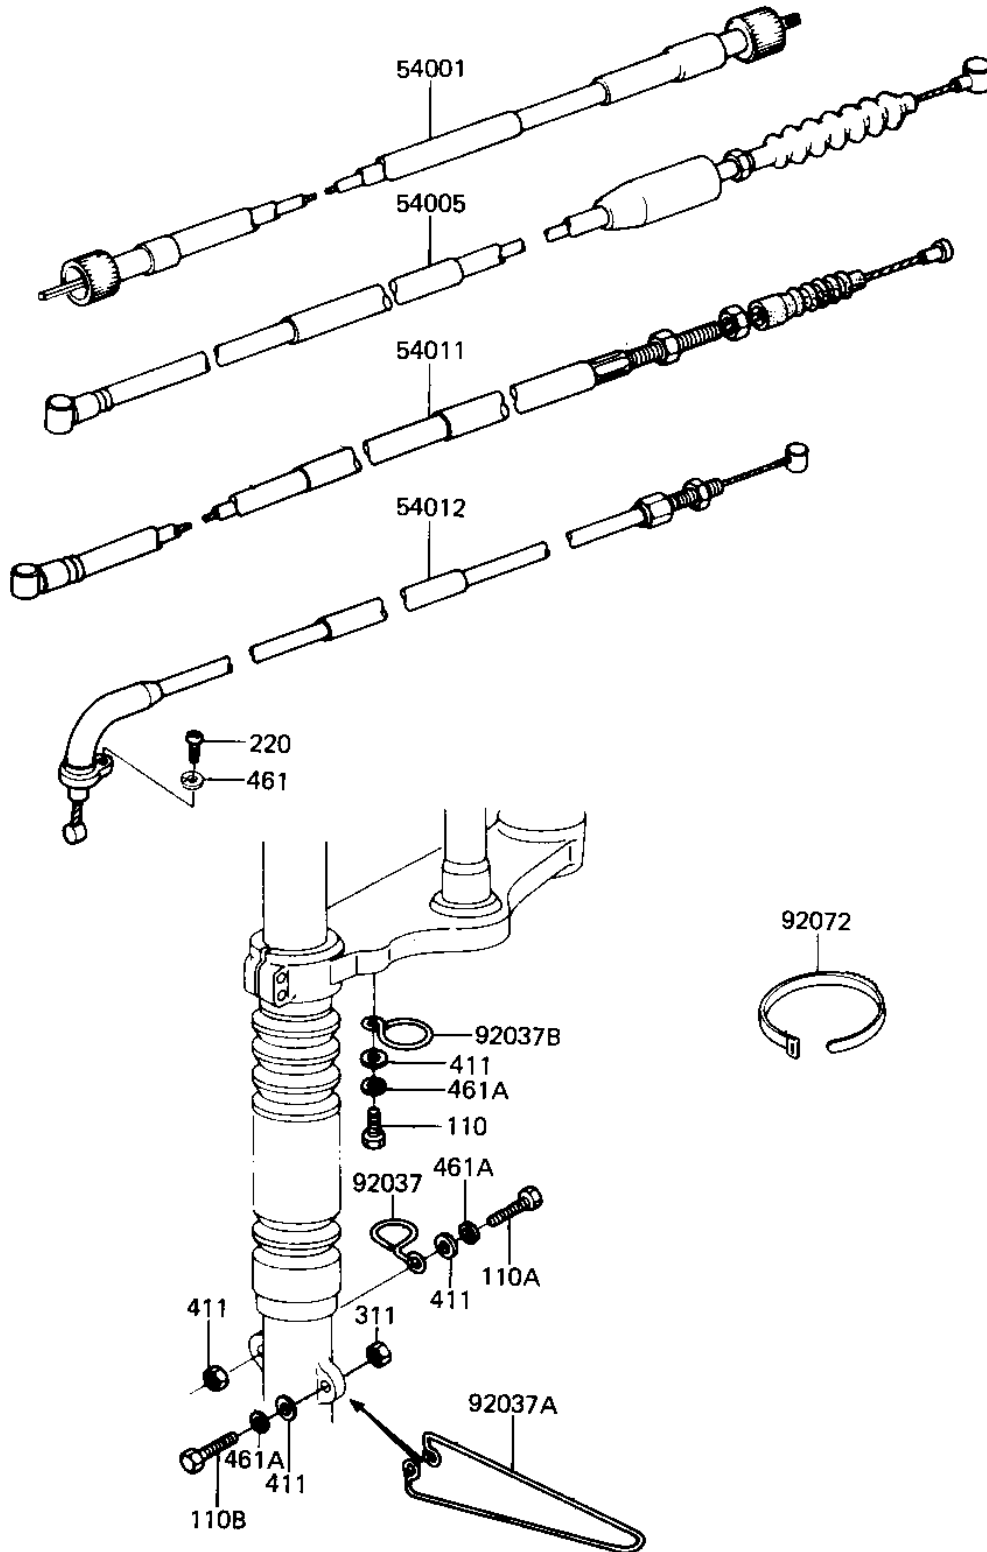

1982 KLR250 PARTS DIAGRAM

CABLES

F2540-0085

1982 KLR250 PARTS LIST

CABLES

ITEM NAME	PART NUMBER	QUANTITY
CABLE,SPEEDOMETER (Ref # 54001)	54001-1027	1
CABLE,FR BRAKE (Ref # 54005)	54005-1017	1
CABLE,CLUTCH (Ref # 54011)	54011-1093	1
CABLE,THROTTLE (Ref # 54012)	54012-1032	1
CLAMP,CABLE (Ref # 92037)	92037-092	1
CLAMP,CABLE (Ref # 92037A)	92037-1014	1
CLAMP,CABLE (Ref # 92037B)	92037-1034	1
BAND,WIRING HARNESS (Ref # 92072)	92072-056	1
BOLT-UPSET,6X12 (Ref # 110)	112G0612	1
BOLT-UPSET (Ref # 110A)	112G0618	1
BOLT-UPSET (Ref # 110B)	112G0625	1
SCREW PAN HEAD 5X10 (Ref # 220)	220B0510	1
NUT 6MM (Ref # 311)	311B0600	2
WASHER PLAIN 6MM (Ref # 411)	411B0600	3
WASHER SPRING 5MM (Ref # 461)	461F0500	1
WASHER SPRING 6MM (Ref # 461A)	461F0600	3