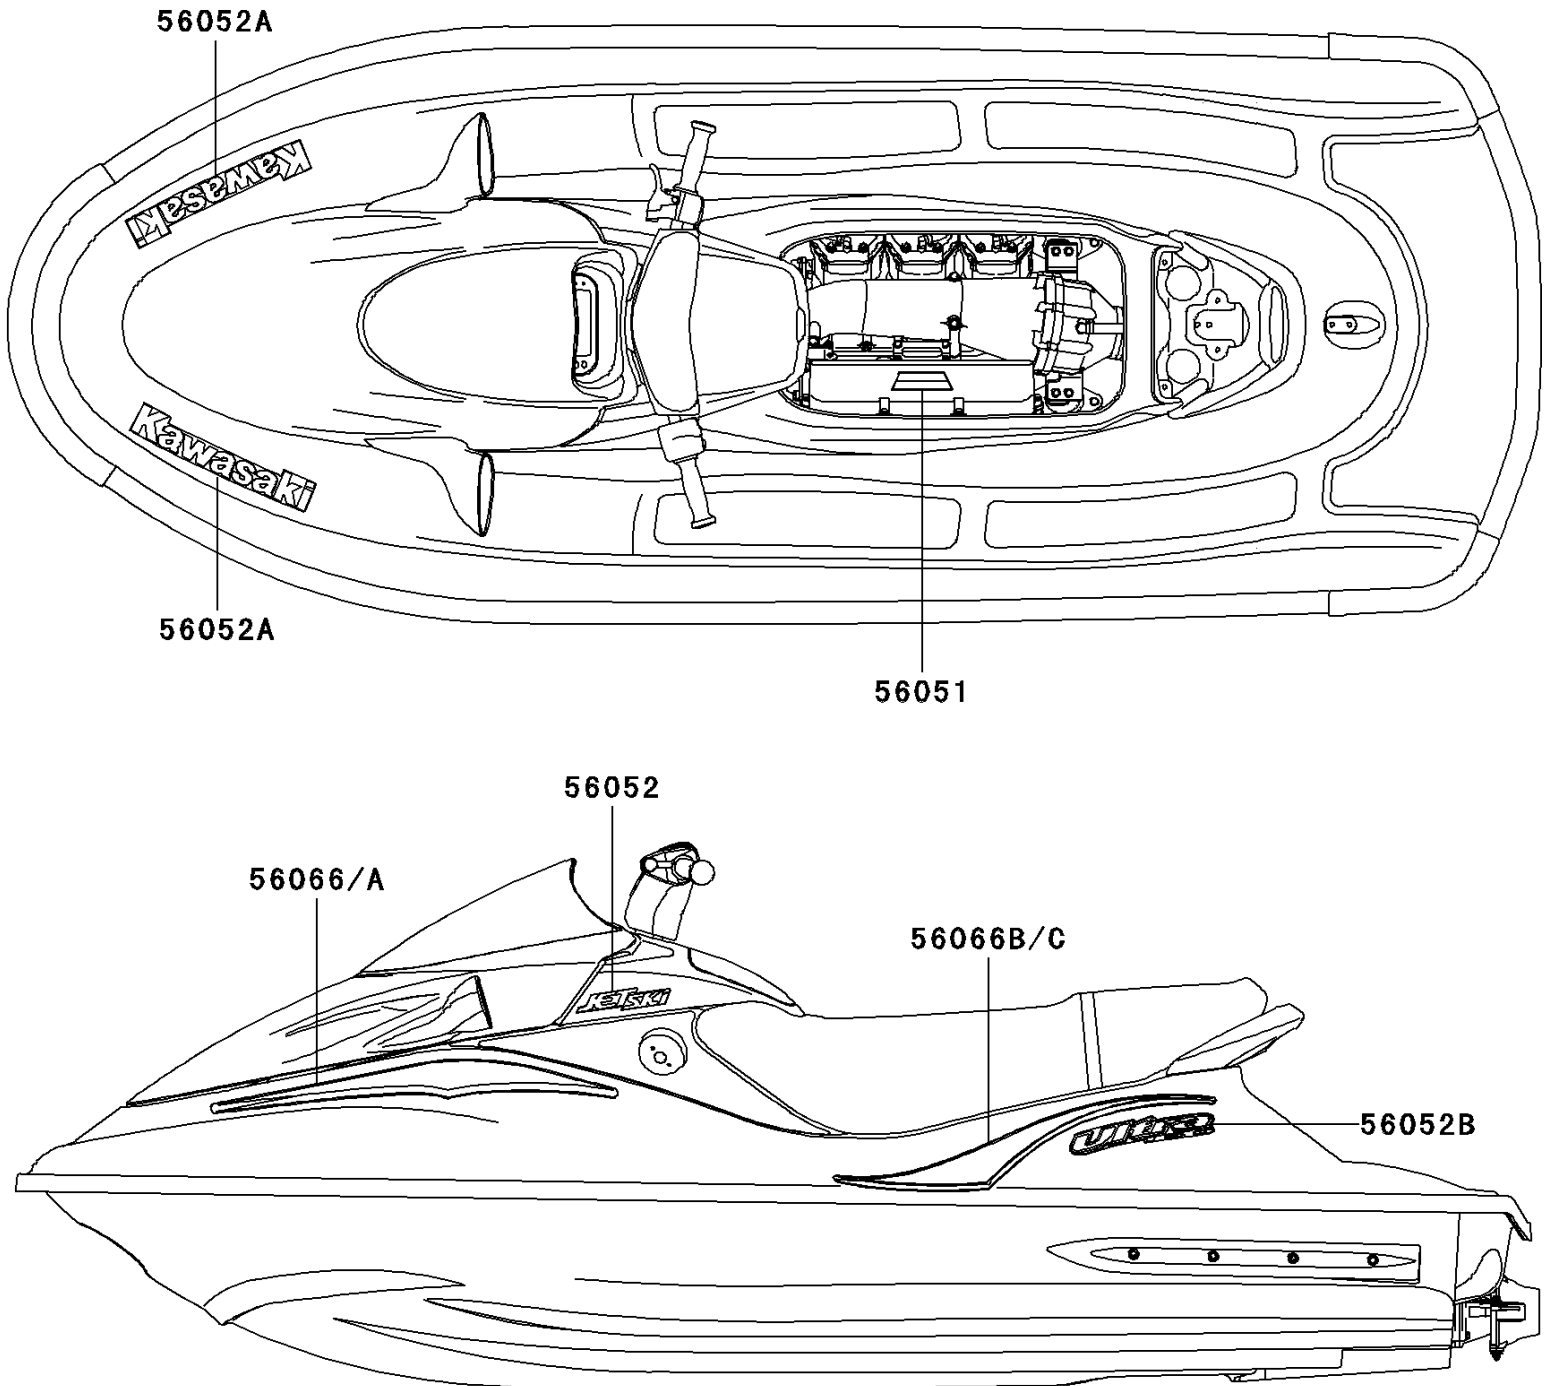

2003 Ultra 150 PARTS DIAGRAM

Decals(B1)

F3880

2003 Ultra 150 PARTS LIST

Decals(B1)

ITEM NAME	PART NUMBER	QUANTITY
MARK,1200 TRIPLE (Ref # 56051)	56051-3821	1
MARK,HANDLE COVER,JET SKI (Ref # 56052)	56052-3790	2
MARK,DECK,KAWASAKI (Ref # 56052A)	56052-3791	2
MARK,DECK,ULTRA 150 (Ref # 56052B)	56052-3792	2
PATTERN,DECK,FR,LH (Ref # 56066)	56066-3707	1
PATTERN,DECK,FR,RH (Ref # 56066A)	56066-3708	1
PATTERN,DECK,RR,LH (Ref # 56066B)	56066-3709	1
PATTERN,DECK,RR,RH (Ref # 56066C)	56066-3710	1