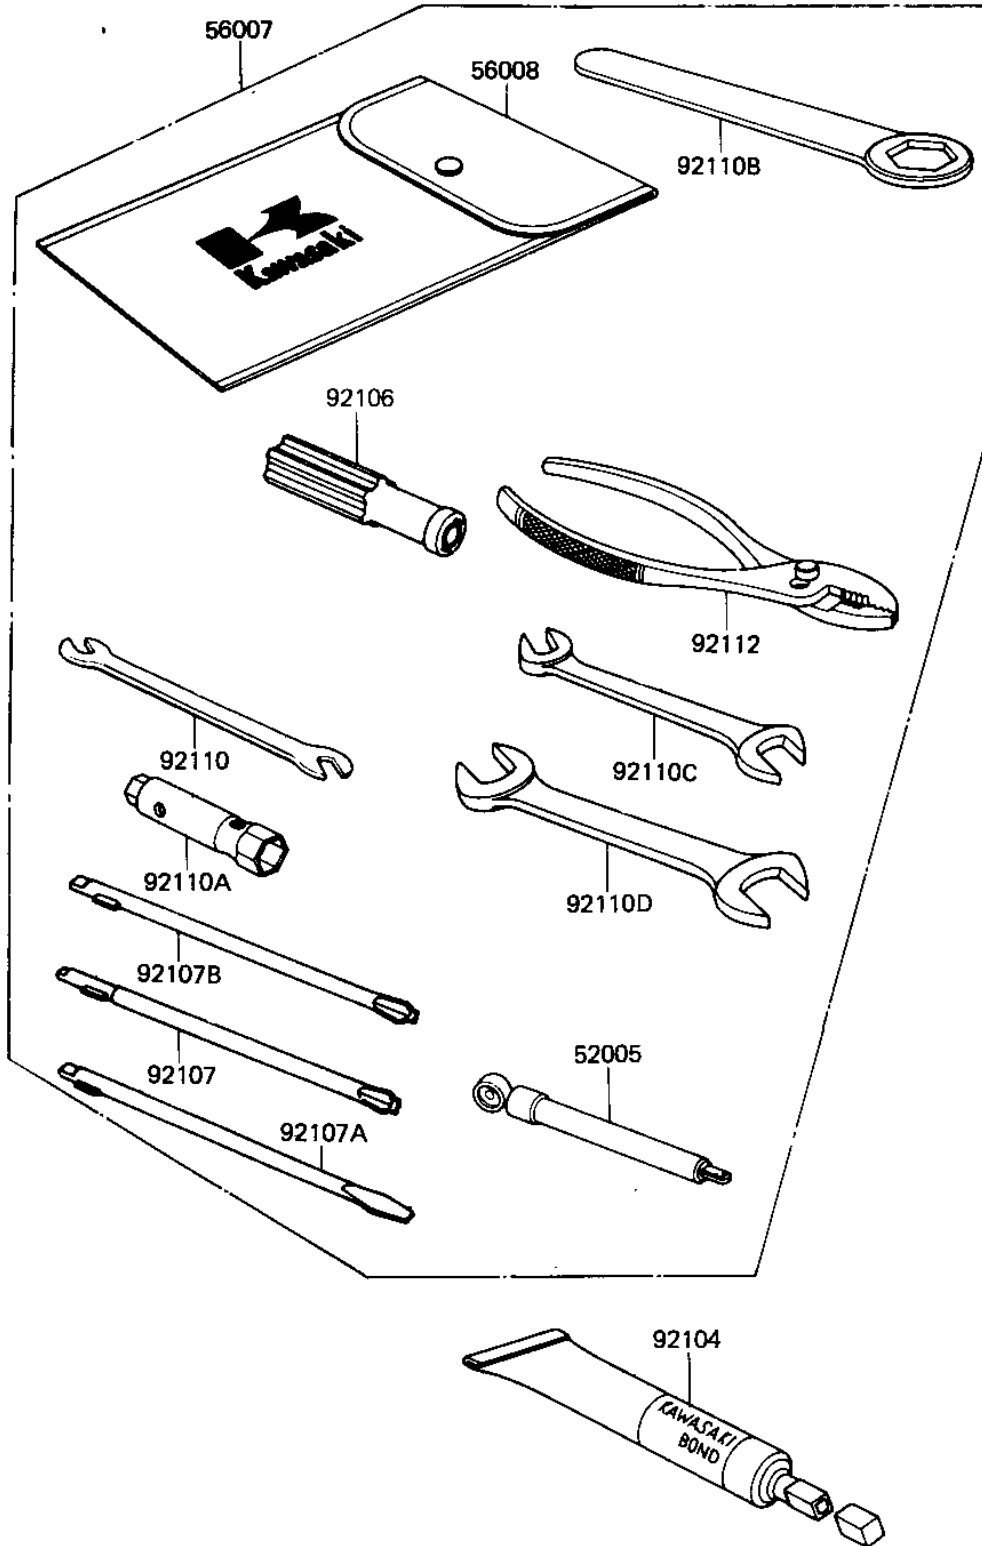

1982 KLR250 PARTS DIAGRAM

OWNER TOOLS

F2810-0058

1982 KLR250 PARTS LIST

OWNER TOOLS

ITEM NAME	PART NUMBER	QUANTITY
GAUGE,AIR,3.5KG/CM2 (Ref # 52005)	52005-1031	1
TOOL KIT (Ref # 56007)	56007-1072	1
BAG,TOOL (Ref # 56008)	56008-008	1
LIQUID GASKET (Ref # 92104)	92104-002	1
GRIP,SCREW DRIVER (Ref # 92106)	92106-1001	1
TOOL-DRIVER (Ref # 92107)	92107-1052	1
92107-1052 (Canada) (Ref # 92107A)	92107-007	1
92107-1002 (Canada) (Ref # 92107B)	92107-008	1
TIGHTENER,SPOKE (Ref # 92110)	92108-011	1
WRENCH,BOX,17X21 (Ref # 92110A)	92110-012	1
TOOL-WRENCH,BOX END,2 (Ref # 92110B)	92110-1148	1
TOOL-WRENCH,OPEN END (Ref # 92110C)	92110-1038	1
TOOL-WRENCH,OPEN END, (Ref # 92110D)	92110-1153	2
PLIERS,160MM (Ref # 92112)	92112-003	1