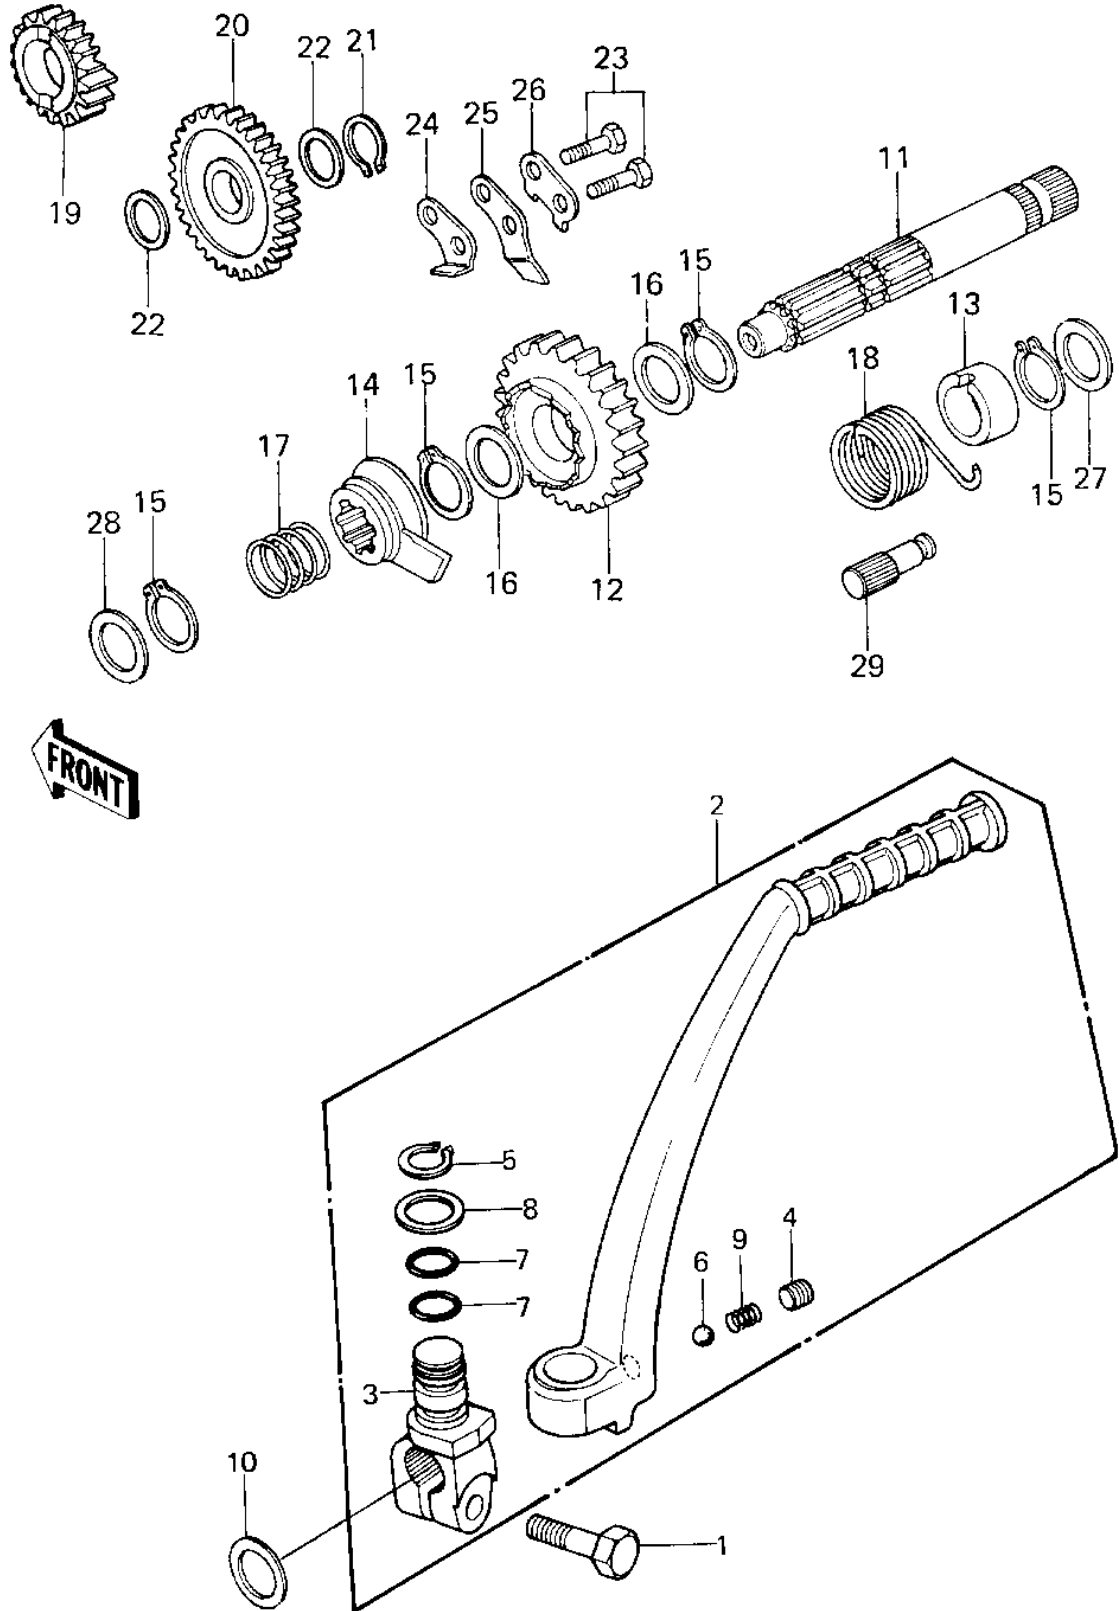

# 1980 KE125 PARTS DIAGRAM

KICKSTARTER MECHANISM ('80-'81 A7/A8)

# 1980 KE125 PARTS LIST

KICKSTARTER MECHANISM ('80-'81 A7/A8)

ITEM NAME	PART NUMBER	QUANTITY
BOLT-SMALL-UPSET 8X25 (Ref # 1)	115G0825	1
PEDAL ASSY,KICK (Ref # 2)	13064-1027	1
PEDAL ASSY,KICK (Ref # 2)	13064-1027	1
BOSS,KICK PEDAL (Ref # 3)	13061-5001	1
BOSS,KICK PEDAL (Ref # 3)	13061-5001	1
SCREW,8X8 (Ref # 4)	290Q0808	1
CIR CLIP (Ref # 5)	482K0100	1
BALL STEEL 1/4' (Ref # 6)	600A0800	1
"O" RING,12MM (Ref # 7)	670B2012	2
WASHER,PLAIN (Ref # 8)	92022-1019	1
SPRING KICK PEDAL (Ref # 9)	92081-020	1
WASHER,16.3X24X1 (Ref # 10)	92022-1205	1
SHAFT,KICKSTARTER (Ref # 11)	13066-1012	1
GEAR,KICKSTARTER (Ref # 12)	13068-032	1
GUIDE,KICKSPRING (Ref # 13)	13070-008	1
RATCHET,KL250-D2 (Ref # 14)	13078-1052	1
CIRCLIP 16MM (Ref # 15)	480J1600	4
WASHER,PLAIN (Ref # 16)	92022-315	2
SPRING,RATCHET (Ref # 17)	92081-122	1
SPRING,KICKSTARTER (Ref # 18)	92082-005	1
PINION,KICKSTARTER (Ref # 19)	13075-010	1
IDLE GEAR,KICKSTARTER (Ref # 20)	13073-011	1
CIRCLIP,13MM (Ref # 21)	480J1300	1
WASHER,PLAIN (Ref # 22)	92022-267	2
BOLT HEX HEAD 6X18 (Ref # 23)	110N0618	2
STOPPER,KICKSTARTER (Ref # 24)	32085-1061	1
GUIDE,KICKSTARTER (Ref # 25)	13206-010	1
WASHER,LOCK (Ref # 26)	92024-054	1
WASHER,PLAIN (Ref # 27)	92022-268	1