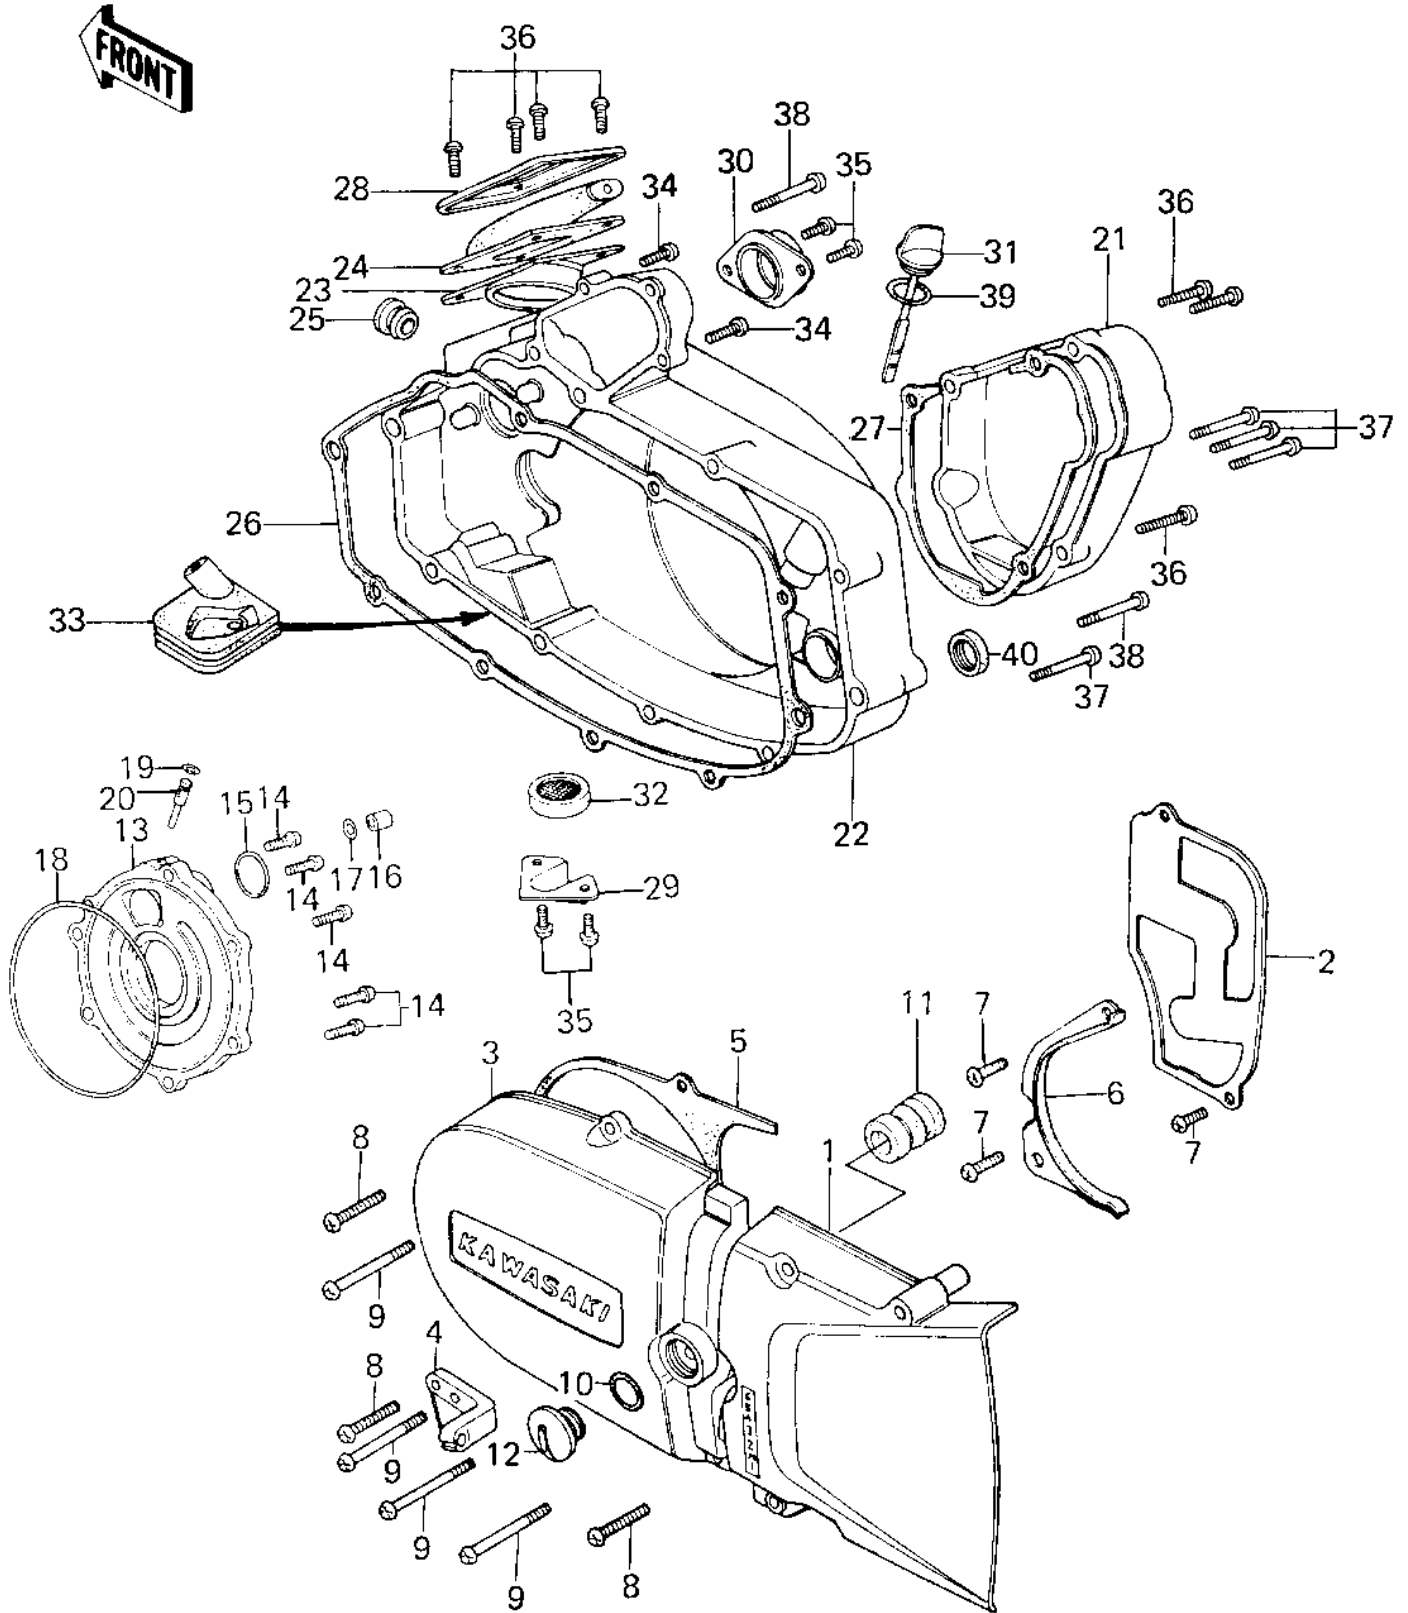

1980 KE125 PARTS DIAGRAM

ENGINE COVERS ('80-'81 A7/A8)

1980 KE125 PARTS LIST

ENGINE COVERS ('80-81 A7/A8)

ITEM NAME	PART NUMBER	QUANTITY
COVER,CHAIN (Ref # 1)	14026-1029	1
COVER,OIL PUMP (Ref # 2)	14030-060	1
COVER,MAGNETO,F.BLACK (Ref # 3)	14031-1053	1
HOLDER,WIRE GUIDE (Ref # 4)	14044-012	1
GASKET,L.H ENG COVER (Ref # 5)	14045-017	1
GUIDE,CHAIN (Ref # 6)	14077-003	1
SCREW PAN HEAD 6X12 (Ref # 7)	220B0612	3
SCREW PAN HEAD 6X20 (Ref # 8)	220B0620	3
SCREW PAN HEAD 6X35 (Ref # 9)	220B0635	4
"O" RING,16MM (Ref # 10)	670B2016	1
COLLAR (Ref # 11)	92027-207	1
PLUG,L.H ENG COVER (Ref # 12)	92067-017	1
COVER,ROTARY DISC (Ref # 13)	14019-055	1
SCREW PAN HEAD 6X20 (Ref # 14)	220B0620	5
"O" RING,28MM (Ref # 15)	670B3028	1
PIN DOWEL 8X16 (Ref # 16)	92042-017	1
"O" RING,8MM (Ref # 17)	92055-029	1
"O" RING,VALVE COVER (Ref # 18)	92055-057	1
"O" RING, NOZZLE (Ref # 19)	92055-080	1
NOZZLE (Ref # 20)	92062-012	1
COVER,CARBURETOR (Ref # 21)	14030-1013	1
COVER,CLUTCH (Ref # 22)	14032-1035	1
CAP,CARBURETOR (Ref # 23)	14038-039	1
CAP,CARBURETOR (Ref # 24)	14038-040	1
CAP CARB MOUNT HOLE (Ref # 25)	14039-001	1
GASKET,R.H ENG COVER (Ref # 26)	14046-029	1
GASKET,CARBURETOR COV (Ref # 27)	11009-1277	1
HOLDER,CARBURETOR CAP (Ref # 28)	14065-007	1
COVER,FUEL DRAIN (Ref # 29)	14076-006	1

1980 KE125 PARTS LIST

ENGINE COVERS ('80-81 A7/A8)

ITEM NAME	PART NUMBER	QUANTITY
HOLDER,CARBURETOR (Ref # 30)	16065-033	1
PLUG,OIL FILLER (Ref # 31)	16115-020	1
DRAIN,FUEL (Ref # 32)	16116-006	1
GROMMET,OVERFLOW (Ref # 33)	16136-009	1
UNAVAILABLE IN PRICE BOOK (Ref # 34)	214B0516A	4
SCREW PAN HEAD 6X12 (Ref # 35)	220B0612	4
SCREW PAN HEAD 6X20 (Ref # 36)	220B0620	9
SCREW PAN HEAD 6X30 (Ref # 37)	220B0630	7
SCREW PAN HEAD 6X45 (Ref # 38)	220B0645	2
"O" RING,20MM (Ref # 39)	670B2020	1
OIL SEAL SB16244 (Ref # 40)	92049-002	1