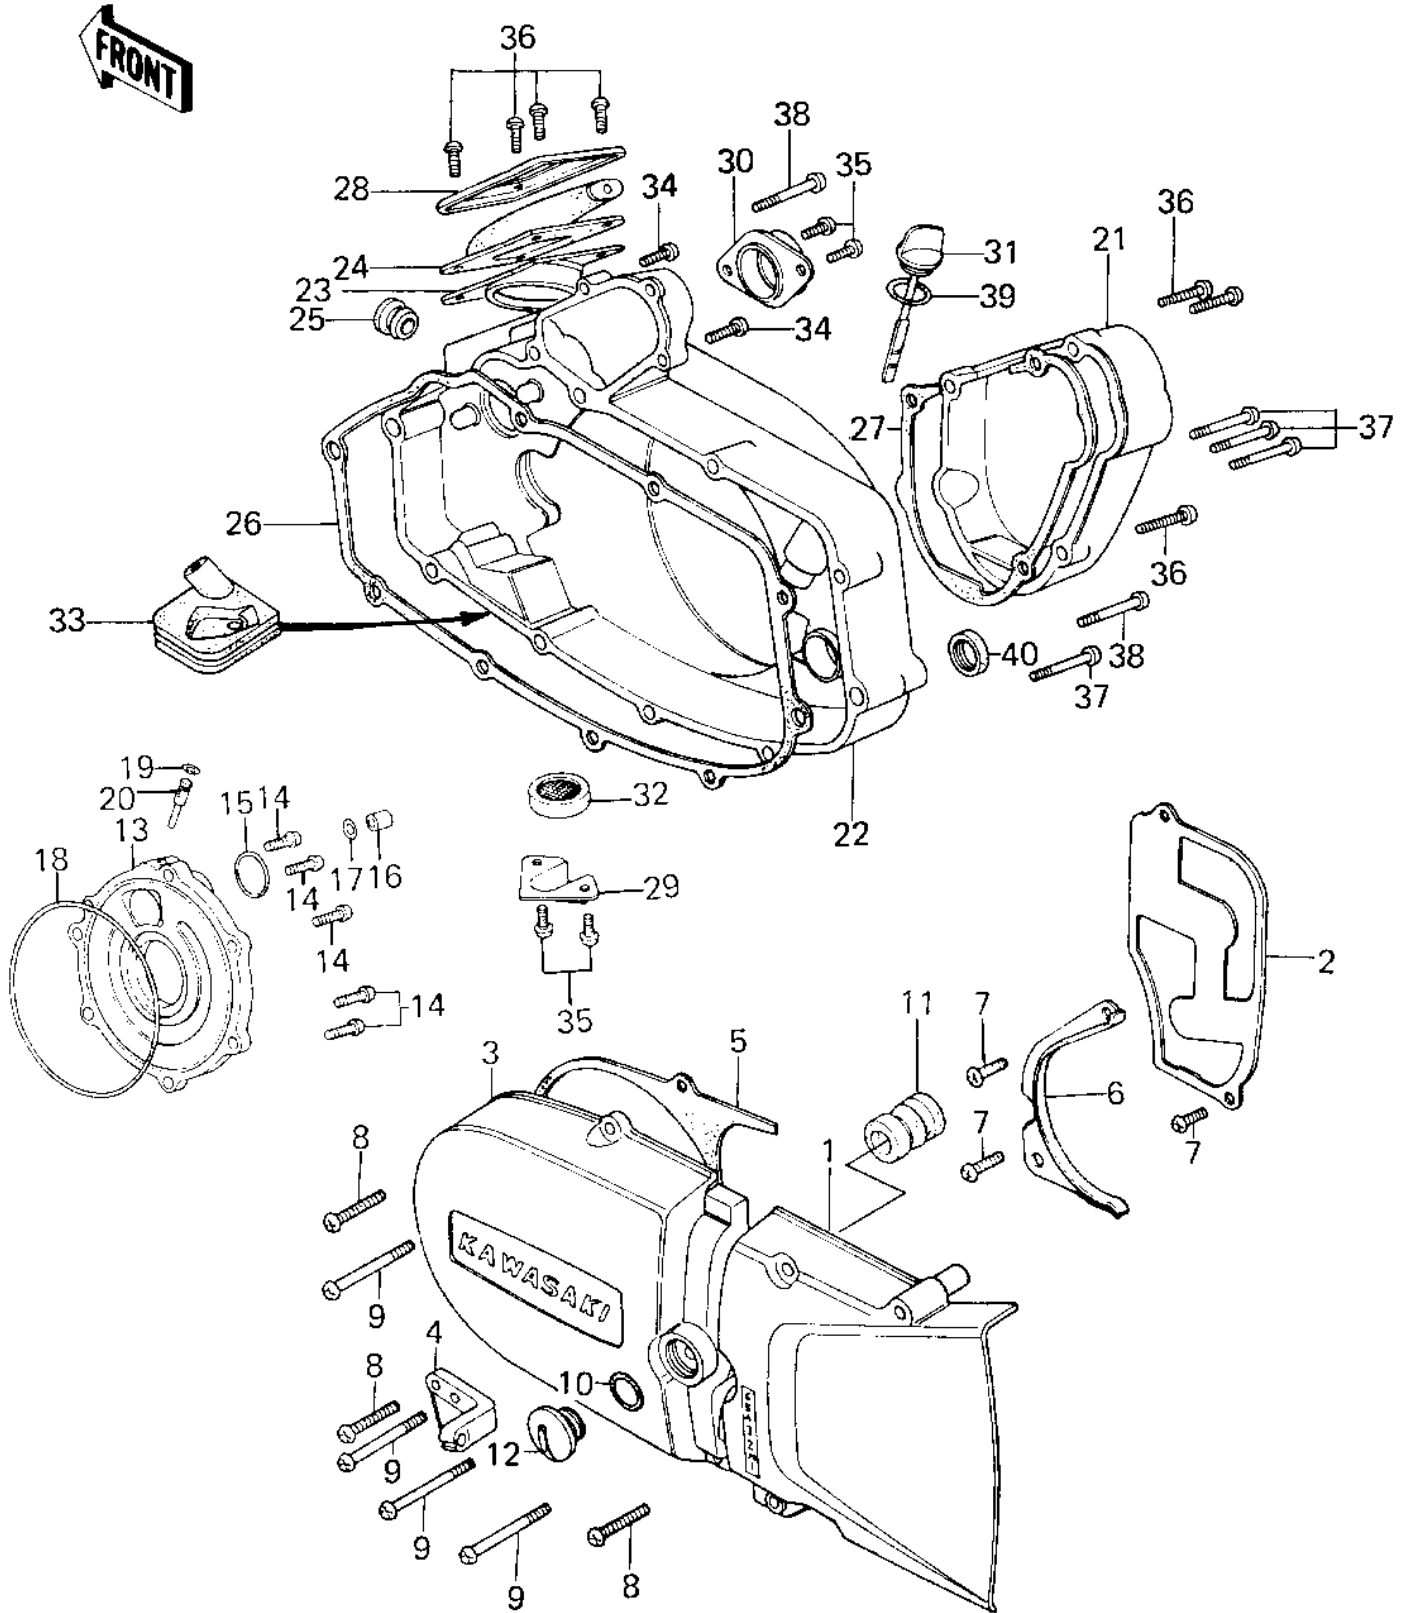

1981 KE125 PARTS DIAGRAM

ENGINE COVERS ('80-81 A7/A8)

1981 KE125 PARTS LIST

ENGINE COVERS ('80-81 A7/A8)

ITEM NAME	PART NUMBER	QUANTITY
COVER,CHAIN (Ref # 1)	14026-1029	
COVER,OIL PUMP (Ref # 2)	14030-060	
COVER,MAGNETO,F.BLACK (Ref # 3)	14031-1053	
HOLDER,WIRE GUIDE (Ref # 4)	14044-012	
GASKET,L.H ENG COVER (Ref # 5)	14045-017	
GUIDE,CHAIN (Ref # 6)	14077-003	
SCREW PAN HEAD 6X12 (Ref # 7)	220B0612	
SCREW PAN HEAD 6X20 (Ref # 8)	220B0620	
SCREW PAN HEAD 6X35 (Ref # 9)	220B0635	
"O" RING,16MM (Ref # 10)	670B2016	
COLLAR (Ref # 11)	92027-207	
PLUG,L.H ENG COVER (Ref # 12)	92067-017	
COVER,ROTARY DISC (Ref # 13)	14019-055	
SCREW PAN HEAD 6X20 (Ref # 14)	220B0620	
"O" RING,28MM (Ref # 15)	670B3028	
PIN DOWEL 8X16 (Ref # 16)	92042-017	
"O" RING,8MM (Ref # 17)	92055-029	
"O" RING,VALVE COVER (Ref # 18)	92055-057	
"O" RING, NOZZLE (Ref # 19)	92055-080	
NOZZLE (Ref # 20)	92062-012	
COVER,CARBURETOR (Ref # 21)	14030-1013	
COVER,CLUTCH (Ref # 22)	14032-1035	
CAP,CARBURETOR (Ref # 23)	14038-039	
CAP,CARBURETOR (Ref # 24)	14038-040	
CAP CARB MOUNT HOLE (Ref # 25)	14039-001	
GASKET,R.H ENG COVER (Ref # 26)	14046-029	
GASKET,CARBURETOR COV (Ref # 27)	11009-1277	
HOLDER,CARBURETOR CAP (Ref # 28)	14065-007	
COVER,FUEL DRAIN (Ref # 29)	14076-006	

1981 KE125 PARTS LIST

ENGINE COVERS ('80-81 A7/A8)

ITEM NAME	PART NUMBER	QUANTITY
HOLDER,CARBURETOR (Ref # 30)	16065-033	
PLUG,OIL FILLER (Ref # 31)	16115-020	
DRAIN,FUEL (Ref # 32)	16116-006	
GROMMET,OVERFLOW (Ref # 33)	16136-009	
UNAVAILABLE IN PRICE BOOK (Ref # 34)	214B0516A	
SCREW PAN HEAD 6X12 (Ref # 35)	220B0612	
SCREW PAN HEAD 6X20 (Ref # 36)	220B0620	
SCREW PAN HEAD 6X30 (Ref # 37)	220B0630	
SCREW PAN HEAD 6X45 (Ref # 38)	220B0645	
"O" RING,20MM (Ref # 39)	670B2020	
OIL SEAL SB16244 (Ref # 40)	92049-002	