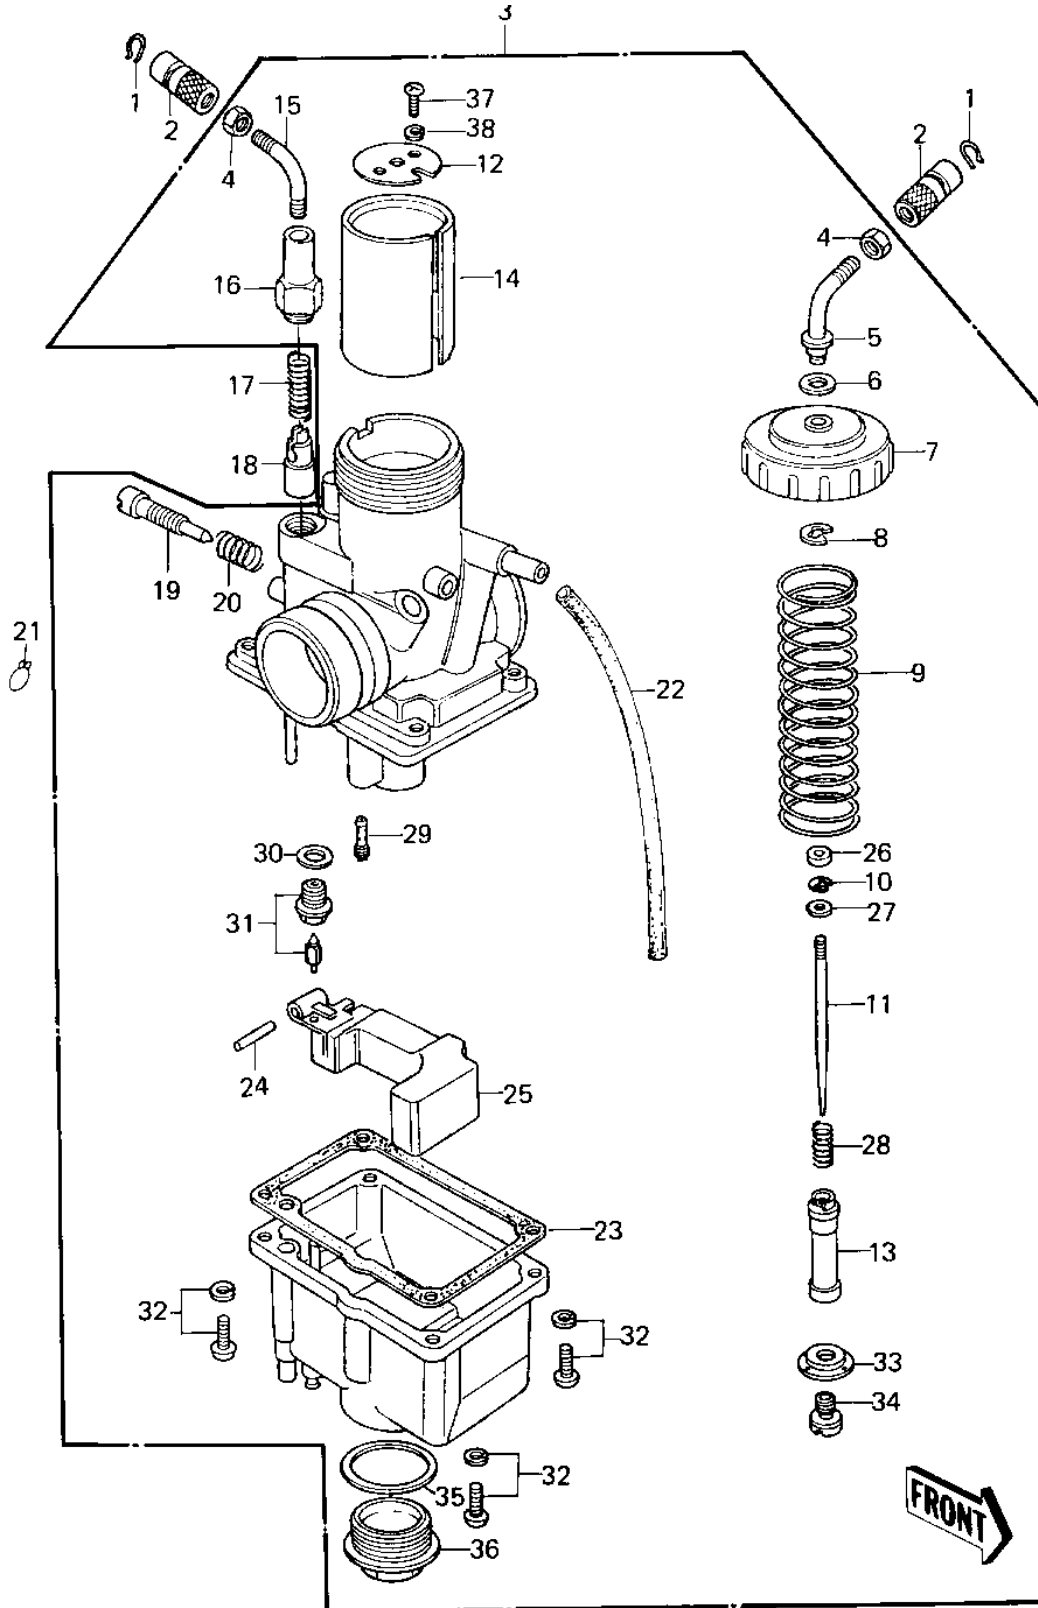

1980 KE125 PARTS DIAGRAM

CARBURETOR ('80-'81 A7/A8)

1980 KE125 PARTS LIST

CARBURETOR ('80-'81 A7/A8)

ITEM NAME	PART NUMBER	QUANTITY
CIRCLIP (Ref # 1)	92036-018	2
CABLE ADJUSTER (Ref # 2)	16002-007	2
CARBURETOR ASSY (Ref # 3)	16001-1243	1
NUT CABLE ADJUST LOCK (Ref # 4)	16003-004	2
GUIDE,CABLE (Ref # 5)	16077-011	1
GASKET,CABLE GUIDE (Ref # 6)	16029-007	1
CAP,MIXING CHAMBER (Ref # 7)	16004-024	1
CIRCLIP,CABLE GUIDE (Ref # 8)	16008-011	1
SPRING,THROTTLE VALV (Ref # 9)	16006-024	1
CIRCLIP (Ref # 10)	16008-010	1
JET NEEDLE,5EL24 (Ref # 11)	16009-1066	1
PLATE,THROTTLE VALVE (Ref # 12)	13169-1123	1
NEEDLE JET,AO-0 (Ref # 13)	16017-1062	1
VALVE,THROTTLE,CA2.5 (Ref # 14)	16025-1018	1
GUIDE,CABLE (Ref # 15)	16077-010	1
CAP STARTER PLUNGER (Ref # 16)	16012-017	1
SPRING-PLUNGER (Ref # 17)	16013-003	1
PLUNGER-ENRICHNER (Ref # 18)	16016-002	1
SCREW,THROTTLE STOP (Ref # 19)	16021-023	1
SPRING THR STOP SCREW (Ref # 20)	16022-005	1
CLAMP FUEL PIPE (Ref # 21)	92037-010	1
TUBE,CARB BREATHER (Ref # 22)	92059-1011	1
GASKET,FLOAT CHAMBER (Ref # 23)	16019-023	1
FLOAT PIN (Ref # 24)	16032-006	1
FLOAT (Ref # 25)	16031-026	1
COLLAR,25.2X29.8X10.4 (Ref # 26)	92027-1403	1
WASHER,THROTTLE VALVE (Ref # 27)	92022-1024	1
SPRING,JET NEEDLE (Ref # 28)	92081-1072	1
PILOT JET,#A25 (Ref # 29)	92064-1020	1

1980 KE125 PARTS LIST

CARBURETOR ('80-'81 A7/A8)

ITEM NAME	PART NUMBER	QUANTITY
WASHER FLOAT VLV SEAT (Ref # 30)	16029-004	1
FLOAT VALVE ASSY (Ref # 31)	16030-024	1
SCREW-PAN-WS-CROS (Ref # 32)	223B0414	4
RING,MAIN JET (Ref # 33)	16008-012	1
MAIN JET,#A92.5R (Ref # 34)	92063-1085	1
GASKET,MAIN JET COVER (Ref # 35)	16034-008	1
BOLT,BANJO (Ref # 36)	92001-146	1
SCREW PAN HEAD 3X8 (Ref # 37)	220B0308	1
WASHER SPRING 3MM (Ref # 38)	461F0300	1