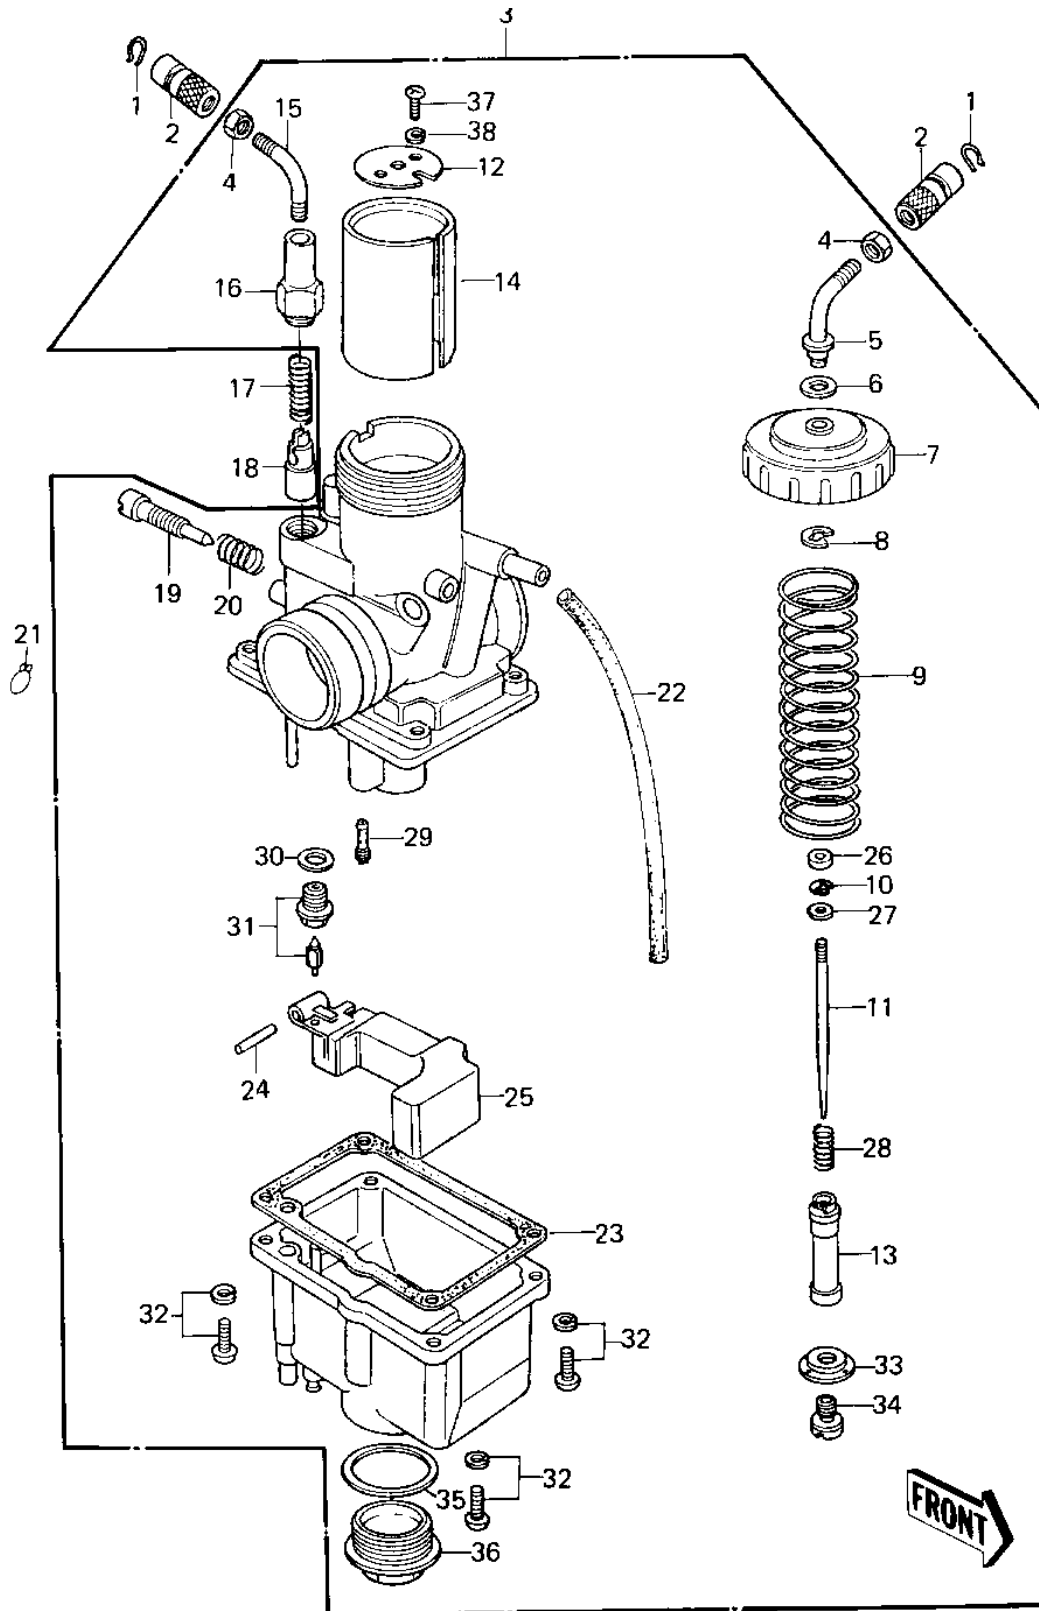

1981 KE125 PARTS DIAGRAM

CARBURETOR ('80-'81 A7/A8)

1981 KE125 PARTS LIST

CARBURETOR ('80-'81 A7/A8)

ITEM NAME	PART NUMBER	QUANTITY
CIRCLIP (Ref # 1)	92036-018	
CABLE ADJUSTER (Ref # 2)	16002-007	
CARBURETOR ASSY (Ref # 3)	16001-1243	
NUT CABLE ADJUST LOCK (Ref # 4)	16003-004	
GUIDE,CABLE (Ref # 5)	16077-011	
GASKET,CABLE GUIDE (Ref # 6)	16029-007	
CAP,MIXING CHAMBER (Ref # 7)	16004-024	
CIRCLIP,CABLE GUIDE (Ref # 8)	16008-011	
SPRING,THROTTLE VALV (Ref # 9)	16006-024	
CIRCLIP (Ref # 10)	16008-010	
JET NEEDLE,5EL24 (Ref # 11)	16009-1066	
PLATE,THROTTLE VALVE (Ref # 12)	13169-1123	
NEEDLE JET,AO-0 (Ref # 13)	16017-1062	
VALVE,THROTTLE,CA2.5 (Ref # 14)	16025-1018	
GUIDE,CABLE (Ref # 15)	16077-010	
CAP STARTER PLUNGER (Ref # 16)	16012-017	
SPRING-PLUNGER (Ref # 17)	16013-003	
PLUNGER-ENRICHNER (Ref # 18)	16016-002	
SCREW,THROTTLE STOP (Ref # 19)	16021-023	
SPRING THR STOP SCREW (Ref # 20)	16022-005	
CLAMP FUEL PIPE (Ref # 21)	92037-010	
TUBE,CARB BREATHER (Ref # 22)	92059-1011	
GASKET,FLOAT CHAMBER (Ref # 23)	16019-023	
FLOAT PIN (Ref # 24)	16032-006	
FLOAT (Ref # 25)	16031-026	
COLLAR,25.2X29.8X10.4 (Ref # 26)	92027-1403	
WASHER,THROTTLE VALVE (Ref # 27)	92022-1024	
SPRING,JET NEEDLE (Ref # 28)	92081-1072	
PILOT JET,#A25 (Ref # 29)	92064-1020	

1981 KE125 PARTS LIST

CARBURETOR ('80-'81 A7/A8)

ITEM NAME	PART NUMBER	QUANTITY
WASHER FLOAT VLV SEAT (Ref # 30)	16029-004	
FLOAT VALVE ASSY (Ref # 31)	16030-024	
SCREW-PAN-WS-CROS (Ref # 32)	223B0414	
RING,MAIN JET (Ref # 33)	16008-012	
MAIN JET,#A92.5R (Ref # 34)	92063-1085	
GASKET,MAIN JET COVER (Ref # 35)	16034-008	
BOLT,BANJO (Ref # 36)	92001-146	
SCREW PAN HEAD 3X8 (Ref # 37)	220B0308	
WASHER SPRING 3MM (Ref # 38)	461F0300	