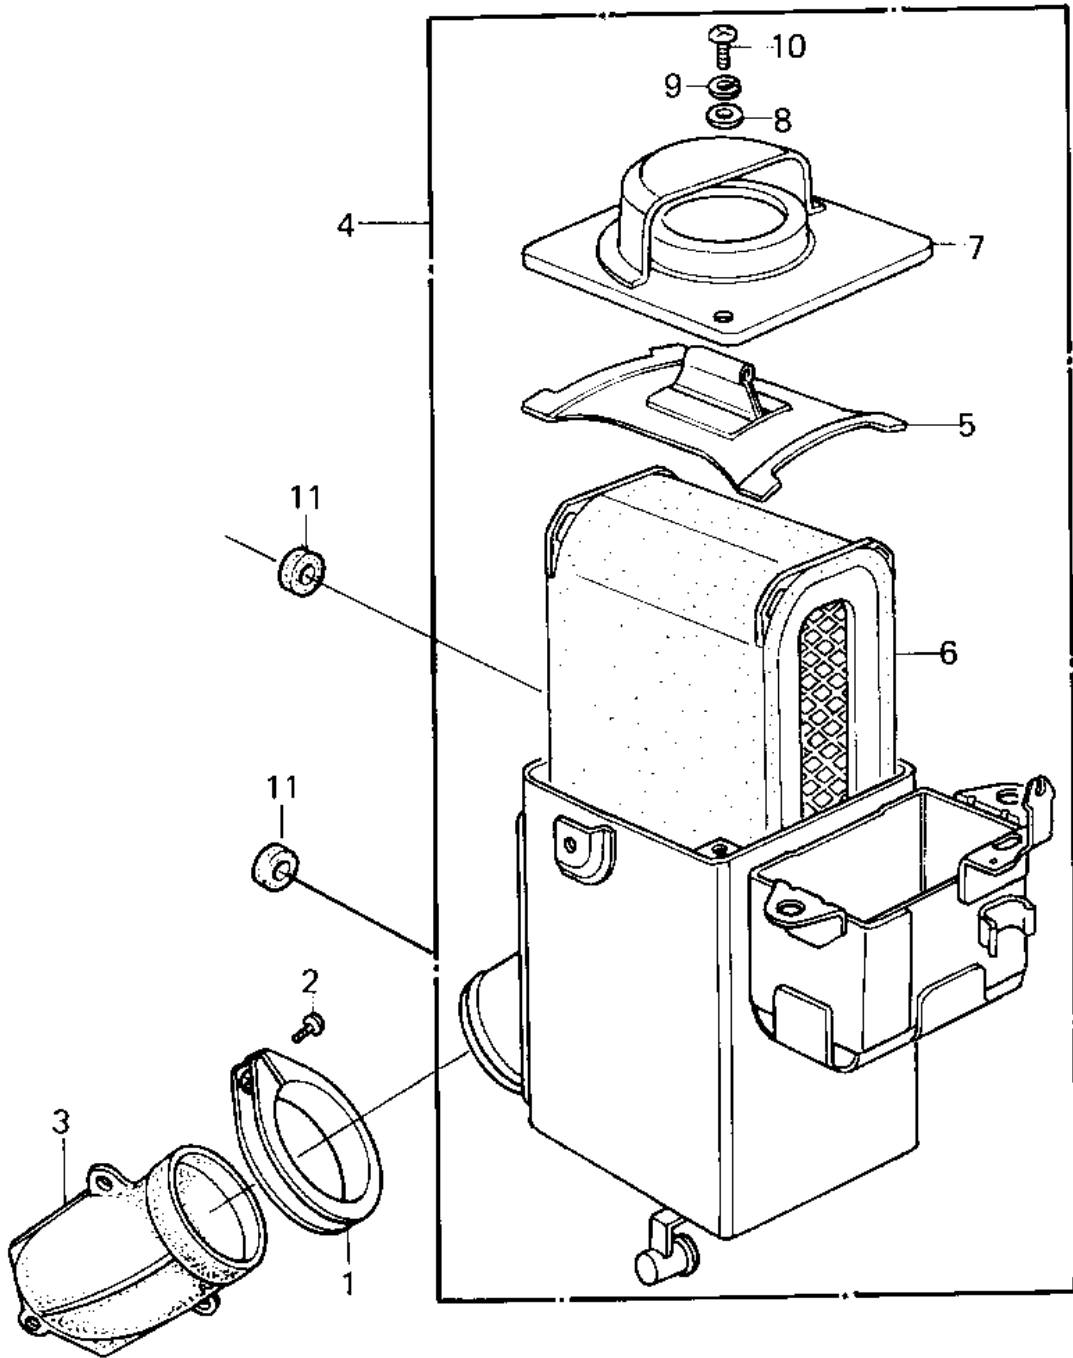

1980 KE125 PARTS DIAGRAM

AIR CLEANER ('80-'81 A7/A8)

1980 KE125 PARTS LIST

AIR CLEANER ('80-'81 A7/A8)

ITEM NAME	PART NUMBER	QUANTITY
CLAMP,AIR CLEANER (Ref # 1)	92037-129	1
SCREW, PAN HEAD 6X35 (Ref # 2)	92011-033	1
CONNECTOR,AIR CLEANER (Ref # 3)	14073-1004	1
FILTER-ASSY-AIR (Ref # 4)	11010-1126	1
HOLDER,AIR CLEANER (Ref # 5)	13091-1006	1
ELEMENT,AIR CLNR (Ref # 6)	11013-1007	1
CAP-AIR CLEANER (Ref # 7)	11012-1024	1
WASHER PLAIN 6MM (Ref # 8)	410B0600	2
WASHER SPRING 6MM (Ref # 9)	461F0600	2
SCREW PAN HEAD 6X12 (Ref # 10)	220B0612	2
DAMPER RUBBER,CLENER (Ref # 11)	92075-217	2