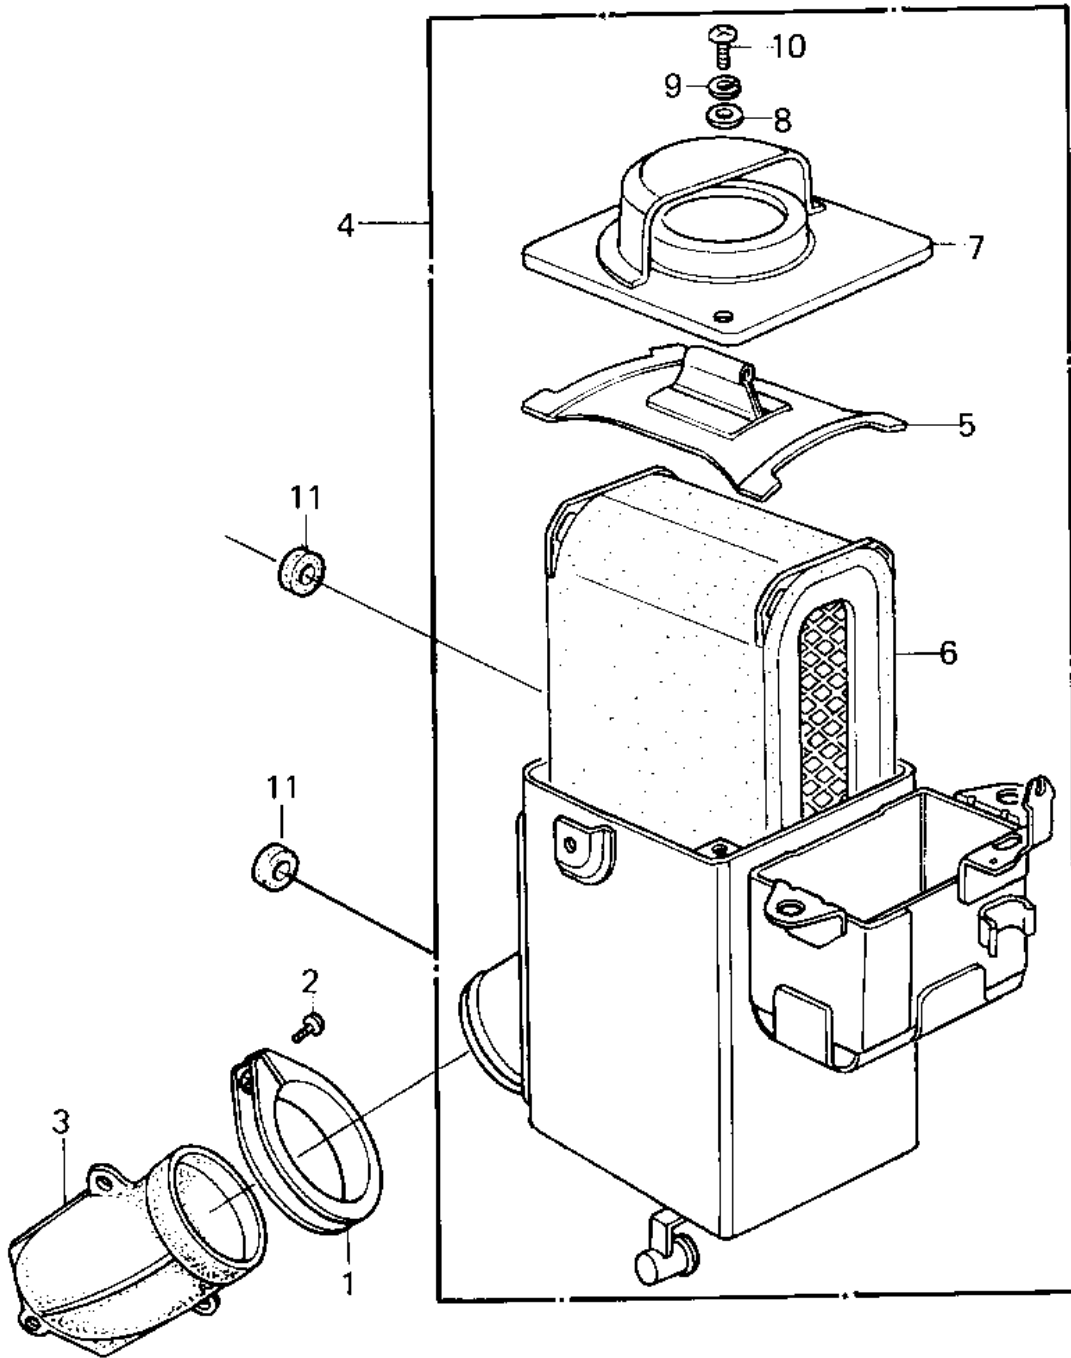

1981 KE125 PARTS DIAGRAM

AIR CLEANER ('80-'81 A7/A8)

1981 KE125 PARTS LIST

AIR CLEANER ('80-'81 A7/A8)

ITEM NAME	PART NUMBER	QUANTITY
CLAMP,AIR CLEANER (Ref # 1)	92037-129	
SCREW, PAN HEAD 6X35 (Ref # 2)	92011-033	
CONNECTOR,AIR CLEANER (Ref # 3)	14073-1004	
FILTER-ASSY-AIR (Ref # 4)	11010-1126	
HOLDER,AIR CLEANER (Ref # 5)	13091-1006	
ELEMENT,AIR CLNR (Ref # 6)	11013-1007	
CAP-AIR CLEANER (Ref # 7)	11012-1024	
WASHER PLAIN 6MM (Ref # 8)	410B0600	
WASHER SPRING 6MM (Ref # 9)	461F0600	
SCREW PAN HEAD 6X12 (Ref # 10)	220B0612	
DAMPER RUBBER,CLENER (Ref # 11)	92075-217	