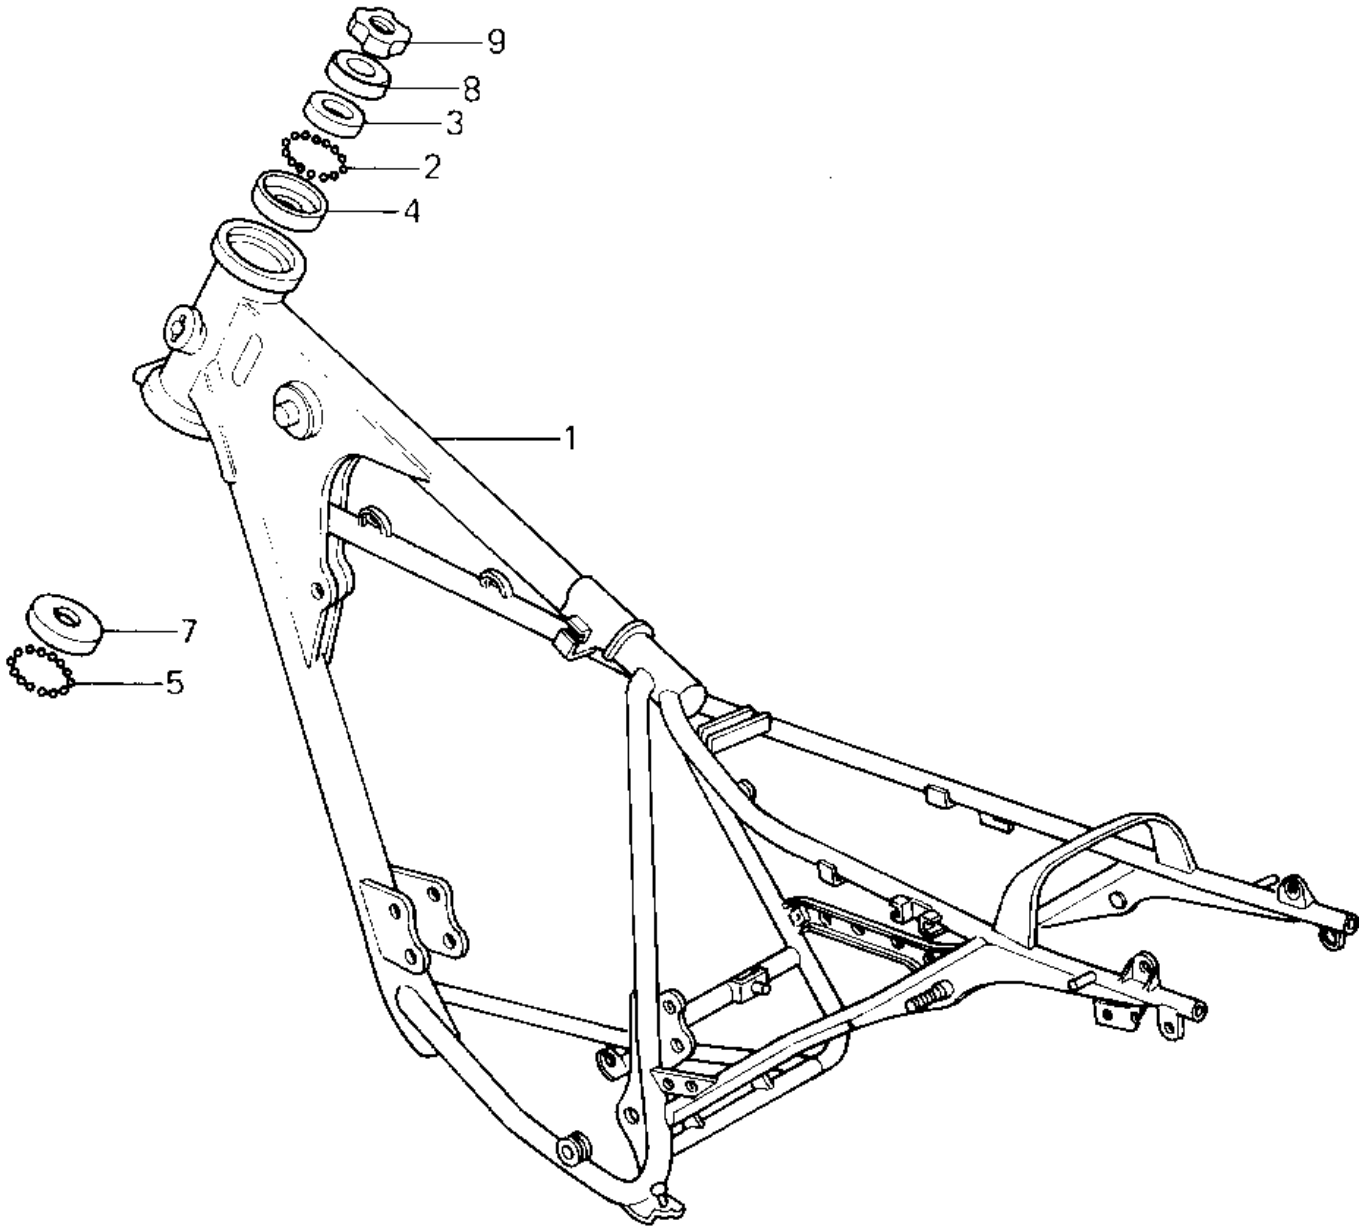

# 1980 KE125 PARTS DIAGRAM

FRAME ('80-'81 A7/A8)

# 1980 KE125 PARTS LIST

FRAME ('80-'81 A7/A8)

| ITEM NAME                       | PART NUMBER | QUANTITY |
|---------------------------------|-------------|----------|
| FRAME-COMP (Ref # 1)            | 32002-1256  | 1        |
| FRAME-COMP (Ref # 1)            | 32002-1256  | 1        |
| BALL STEEL 3/16' (Ref # 2)      | 600A0600    | 23       |
| CONE,STRG STM BRG,UP (Ref # 3)  | 92047-014   | 1        |
| RACE,STRG STM BEARING (Ref # 4) | 92048-009   | 1        |
| BALL STEEL 1/4' (Ref # 5)       | 600A0800    | 19       |
| COLLAR,REAR FENDER (Ref # 6)    | 92027-1181  | 2        |
| RACE STEERING BEARING (Ref # 7) | 92048-005   | 1        |
| CAP,STEERING STEM (Ref # 8)     | 46098-018   | 1        |
| NUT,STEERING STEM (Ref # 9)     | 92090-022   | 1        |