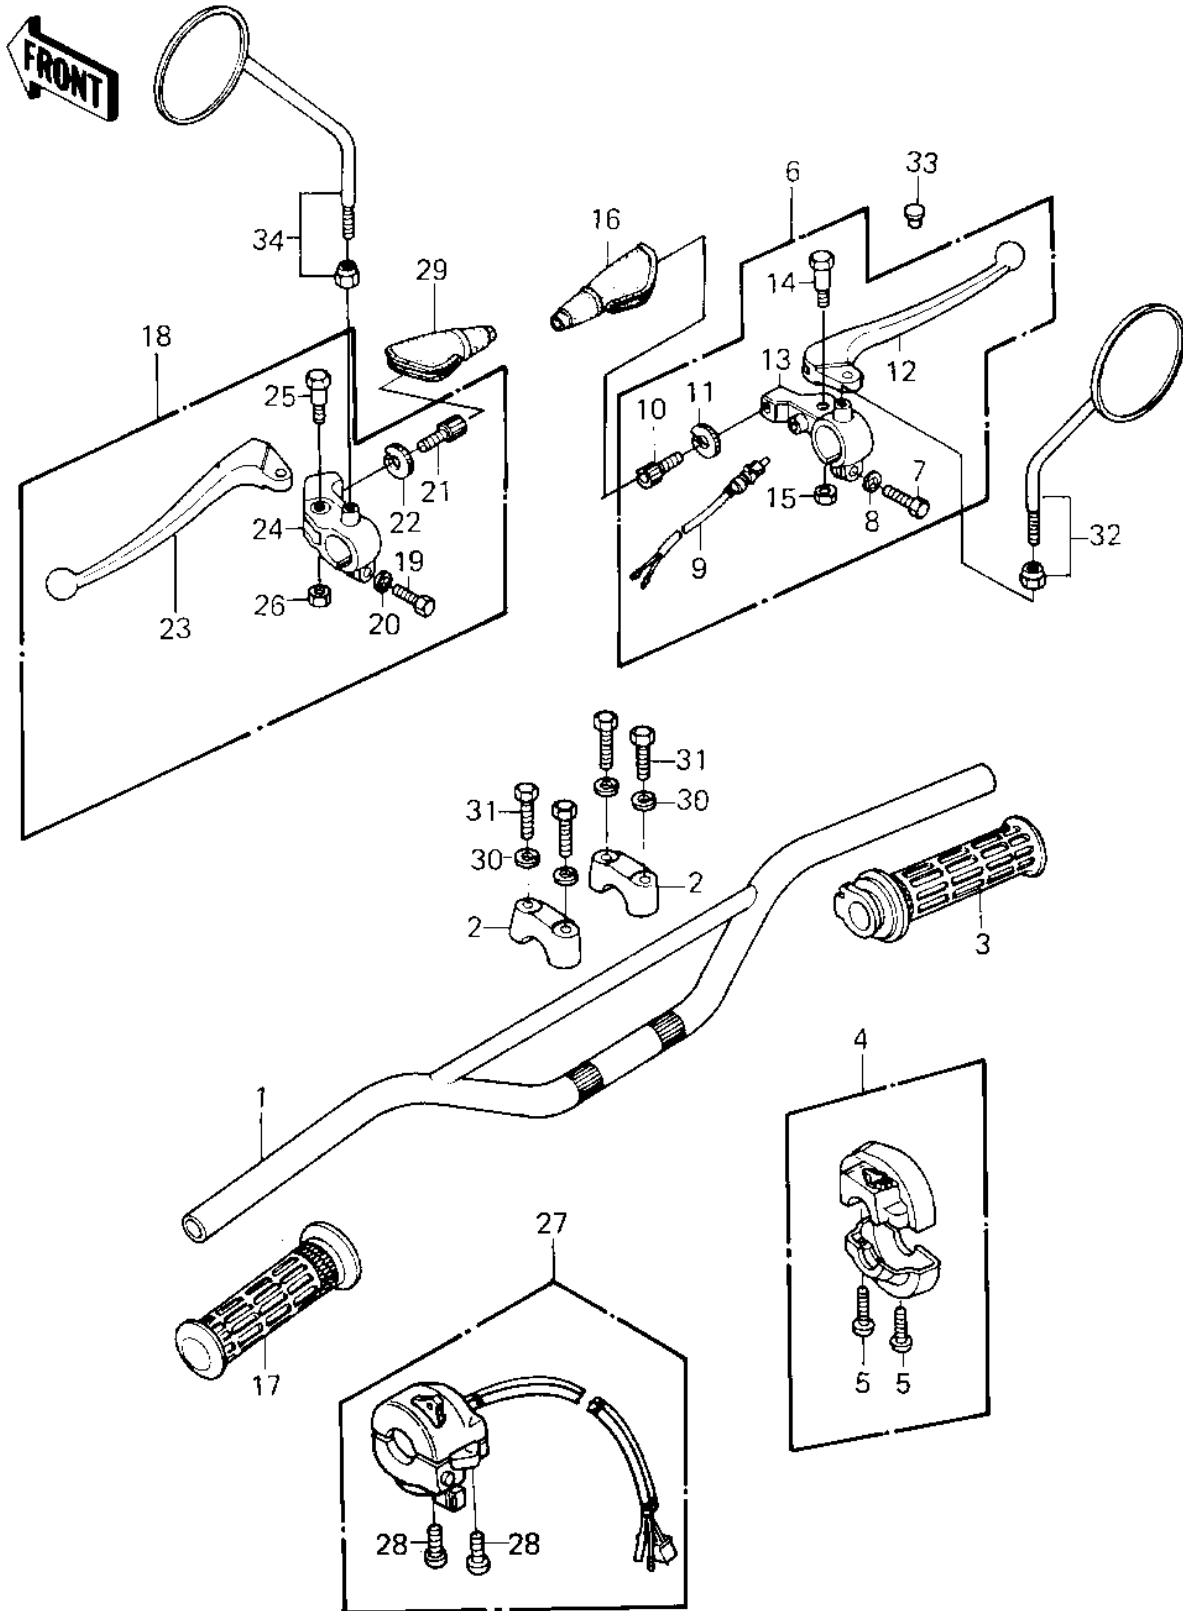

1980 KE125 PARTS DIAGRAM

HANDLEBAR ('80-'81 A7/A8)

1980 KE125 PARTS LIST

HANDLEBAR ('80-'81 A7/A8)

ITEM NAME	PART NUMBER	QUANTITY
HANDLEBAR (Ref # 1)	46004-033	1
HOLDER,HANDLEBAR (Ref # 2)	46012-014	2
GRIP ASSY,THROTTLE (Ref # 3)	46019-1005	1
HOUSING ASSY,CONT,R.H (Ref # 4)	46091-1041	1
SCREW PAN HEAD 5X18 (Ref # 5)	220B0518	2
LEVER ASSY,FRONT BRK (Ref # 6)	46021-029	1
LEVER ASSY,FRNT BRAKE (Ref # 6)	46021-031	1
BOLT HEX HEAD 6X25 (Ref # 7)	110N0625	1
WASHER PLAIN 6MM (Ref # 8)	410B0600	1
SWITCH-FR. BRAKE LAMP (Ref # 9)	27021-004	1
SCREW,CABLE ADJUST (Ref # 10)	46055-010	1
SCREW CABLE ADJUST (Ref # 10)	46055-003	1
NUT-LOCK (Ref # 11)	46056-005	1
LEVER FRONT BRAKE (Ref # 12)	46058-004	1
HOLDER-FR BRK LEV,BLK (Ref # 13)	46060-009-21	1
BOLT,HEX HEAD,5X22 (Ref # 14)	92007-046	1
NUT-LOCK,5MM (Ref # 15)	92019-014	1
BOOTS,LEVER HOLDER (Ref # 16)	49006-1017	1
GRIP,L.H. (Ref # 17)	46075-1004	1
LEVER ASSY,CLUTCH (Ref # 18)	46076-044	1
BOLT HEX HEAD 6X25 (Ref # 19)	110N0625	1
WASHER PLAIN 6MM (Ref # 20)	410B0600	1
SCREW CABLE ADJUST (Ref # 21)	46055-003	1
NUT-LOCK (Ref # 22)	46056-005	1
LEVER-CLUTCH (Ref # 23)	46092-015	1
HOLDER-CLUTCH LEV,BLK (Ref # 24)	46094-011-21	1
BOLT,HEX HEAD,5X22 (Ref # 25)	92007-046	1
NUT-LOCK,5MM (Ref # 26)	92019-014	1
HOUSING ASSY,L.H. (Ref # 27)	46091-1089	1

1980 KE125 PARTS LIST

HANDLEBAR ('80-'81 A7/A8)

ITEM NAME	PART NUMBER	QUANTITY
HOUSING-ASSY-CONTROL (Ref # 27)	46091-1097	1
SCREW PAN HEAD 5X22 (Ref # 28)	220B0522	2
BOOTS,LEVER HOLDER (Ref # 29)	49006-1017	1
WASHER SPRING 8MM (Ref # 30)	461F0800	4
BOLT 8X38 (Ref # 31)	92001-1405	4
REAR VIEW MIRROR,R.H (Ref # 32)	56002-020	(1
CAP-RR VIEW MIRROR (Ref # 33)	92102-009	1
REAR VIEW MIRROR,L.H (Ref # 34)	56003-009	1