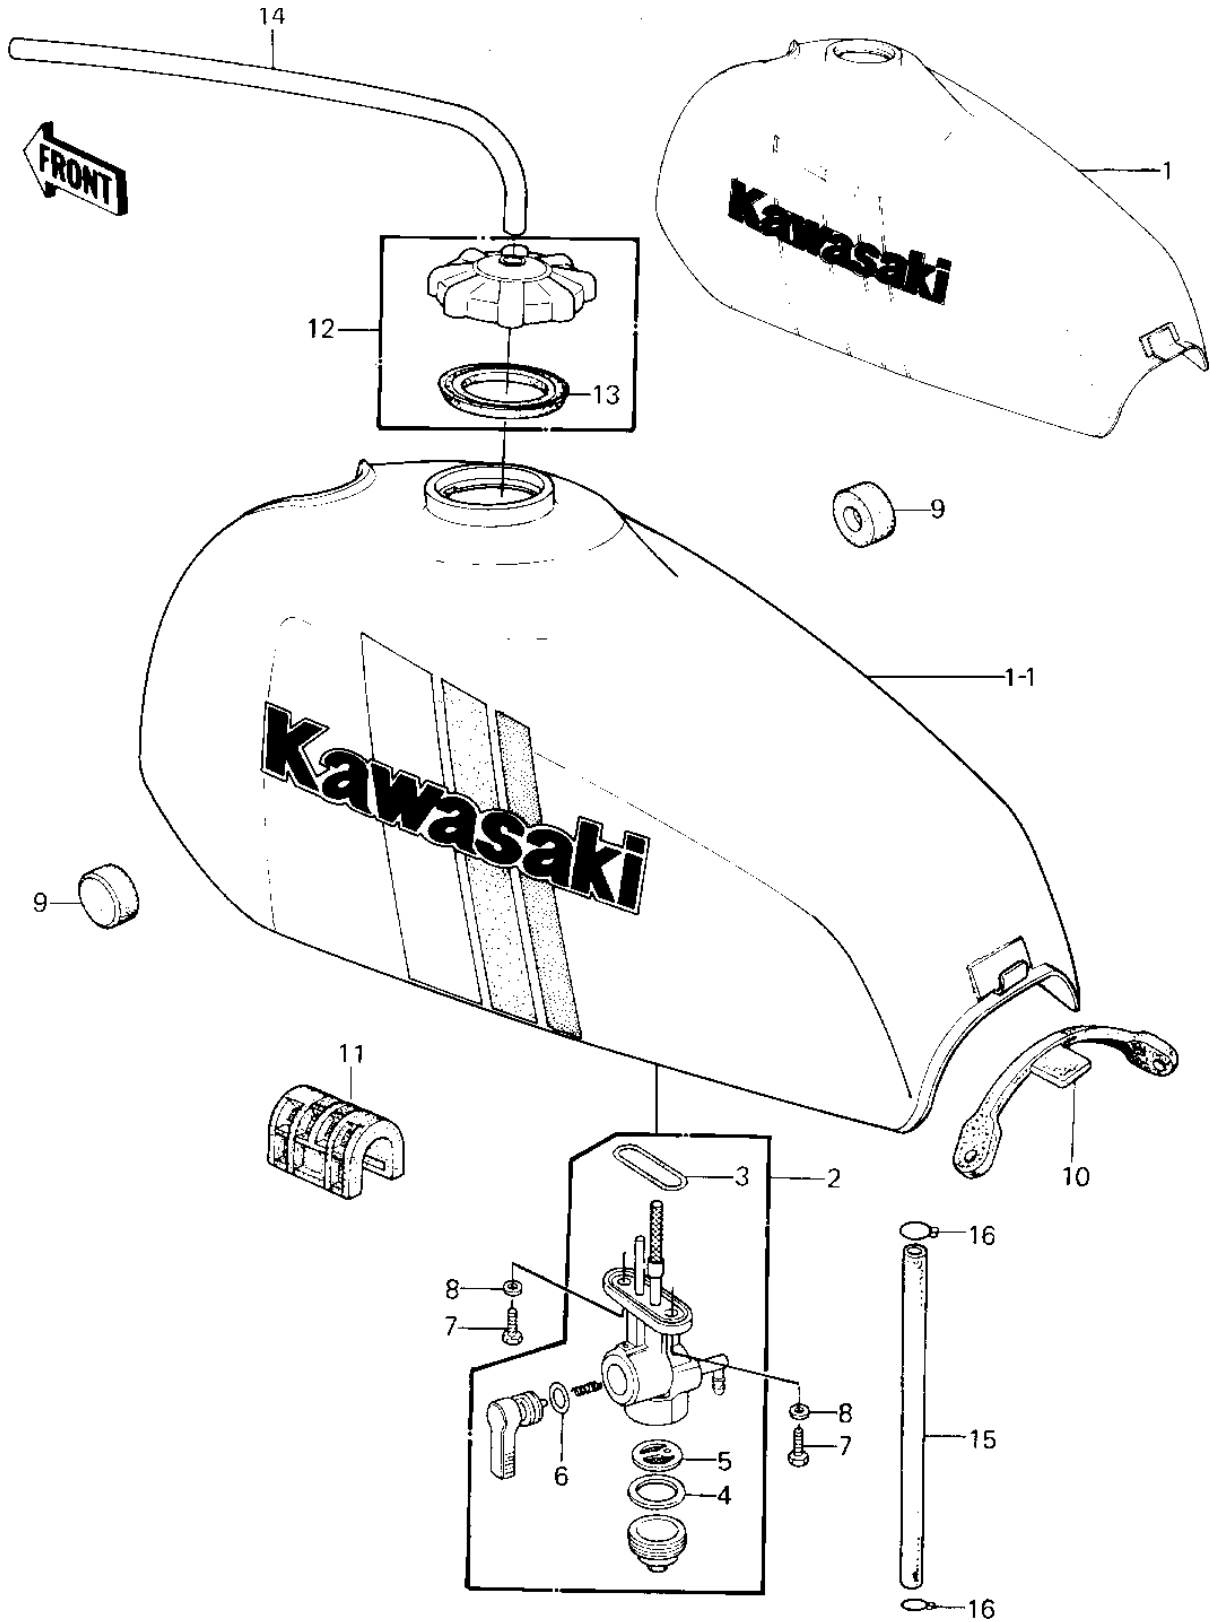

1980 KE125 PARTS DIAGRAM

FUEL TANK ('80-'81 A7/A8)

1980 KE125 PARTS LIST

FUEL TANK ('80-'81 A7/A8)

ITEM NAME	PART NUMBER	QUANTITY
TANK-FUEL,F.RED (Ref # 1)	51001-1028-B1	1
TANK-FUEL,F.RED (Ref # 1-1)	51001-5085-B1	1
TAP ASSY,FUEL (Ref # 2)	51023-1001	1
"O" RING (Ref # 3)	51039-003	1
GASKET,FUEL TAP CUP (Ref # 4)	11009-1013	1
STRINER,FUEL TAP (Ref # 5)	14043-1002	1
"O" RING, 10MM (Ref # 6)	670B2010	1
BOLT,6X20,FUEL TAP (Ref # 7)	92001-1091	2
WASHER-PLAIN (Ref # 8)	92022-183	2
DAMPER RUBBER-FL TANK (Ref # 9)	92075-101	2
BAND,FUEL TANK (Ref # 10)	92072-049	1
DAMPER RUBBER (Ref # 11)	92075-284	1
CAP ASSY,TANK,FUEL (Ref # 12)	51048-1004	1
GASKET,FUEL TANK CAP (Ref # 13)	51059-006	1
TUBE-RUBBER 5X400 (Ref # 14)	702A05400	1
TUBE,BREATHER (Ref # 15)	92059-129	1
CLAMP FUEL PIPE (Ref # 16)	92037-010	2