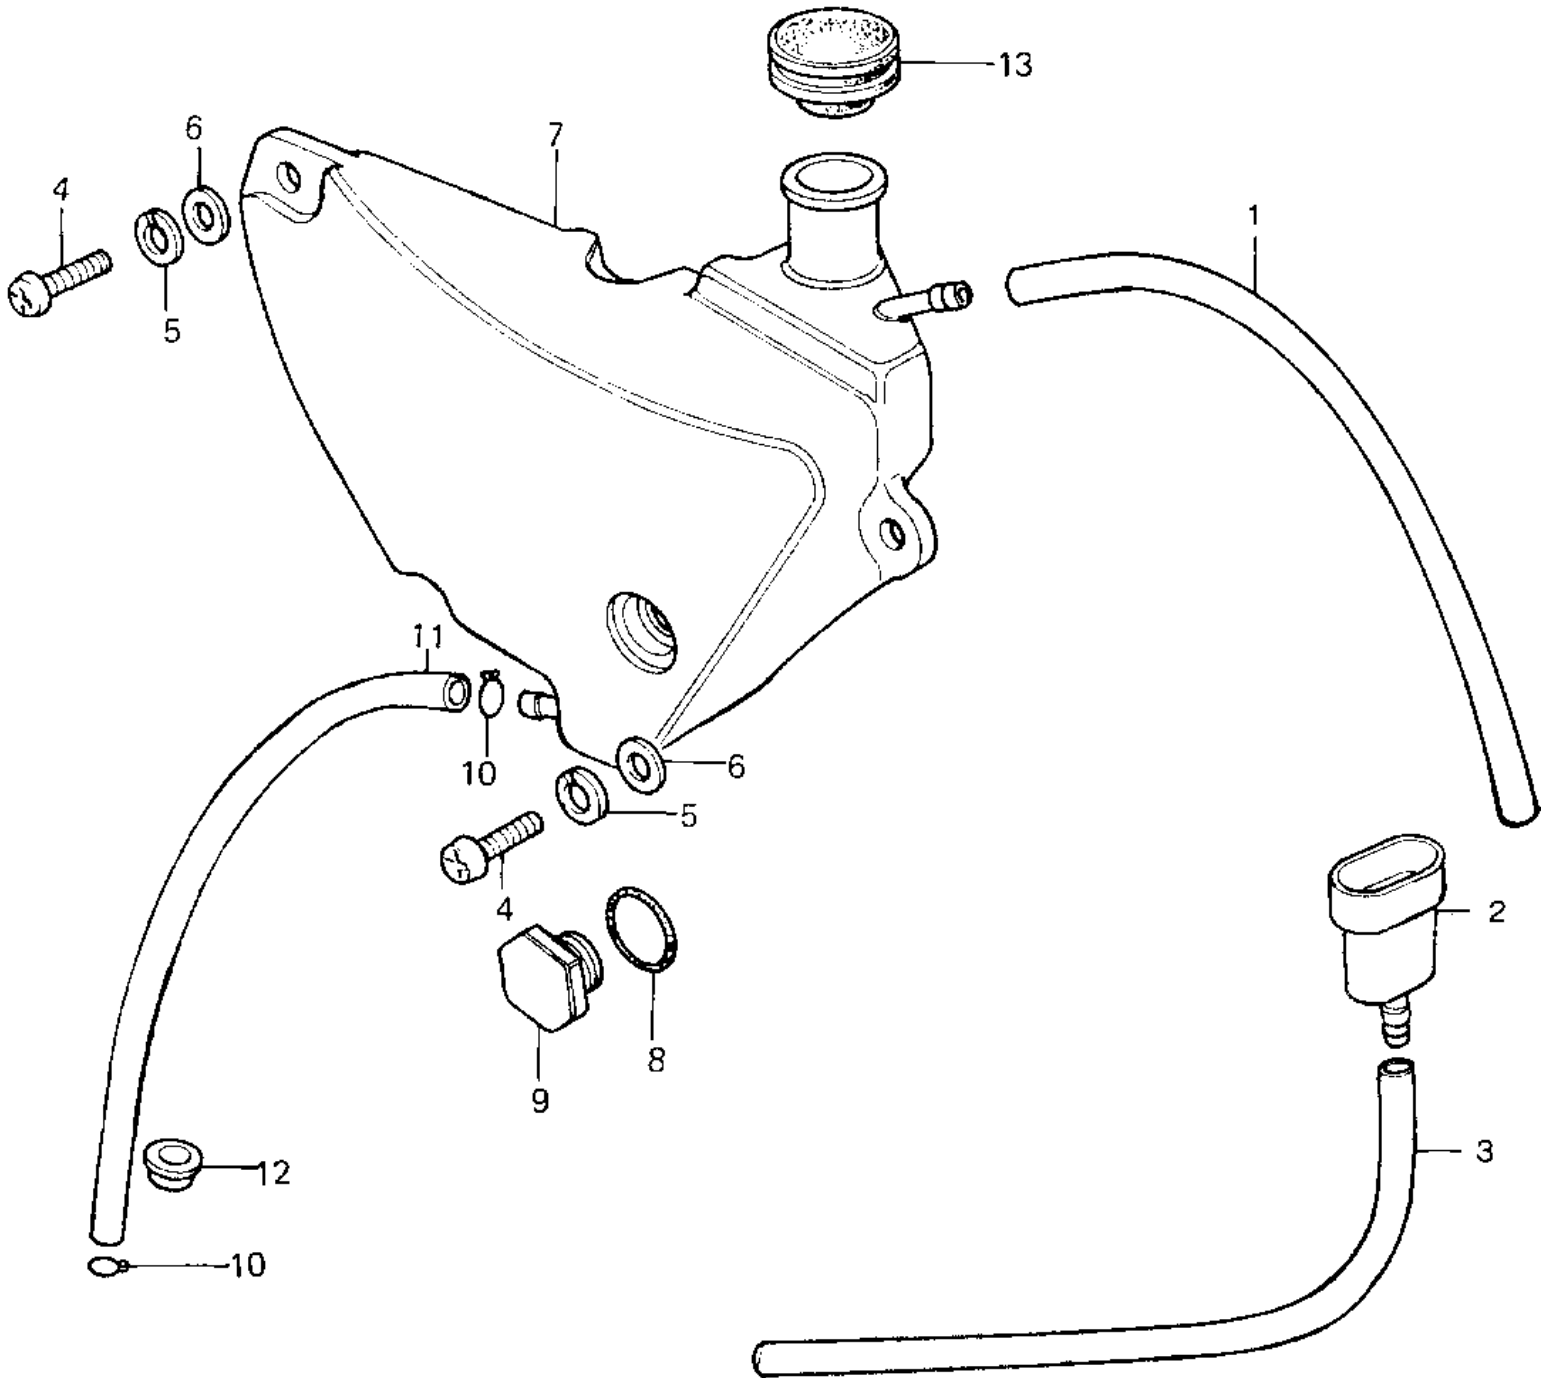

1980 KE125 PARTS DIAGRAM

OIL TANK ('80-'81 A7/A8)

1980 KE125 PARTS LIST

OIL TANK ('80-'81 A7/A8)

ITEM NAME	PART NUMBER	QUANTITY
TUBE-VINYL,5X400 (Ref # 1)	700Q05400	1
CONNECTOR PIPE (Ref # 2)	92059-101	1
700Q07450 (Canada) (Ref # 3)	700Q07550	1
SCREW PAN HEAD 6X14 (Ref # 4)	220B0614	3
WASHER SPRING 6MM (Ref # 5)	461F0600	3
WASHER 6.5X20X1.6T (Ref # 6)	92022-125	3
TANK,OIL (Ref # 7)	52001-041	1
"O" RING,20MM (Ref # 8)	92055-051	1
GUAGE-OIL LEVEL (Ref # 9)	52015-002	1
CLAMP FUEL PIPE (Ref # 10)	92037-010	2
PIPE,OIL (Ref # 11)	92059-106	1
GROMMET,OIL PIPE (Ref # 12)	92071-085	1
CAP-OIL TANK (Ref # 13)	51049-1004	1