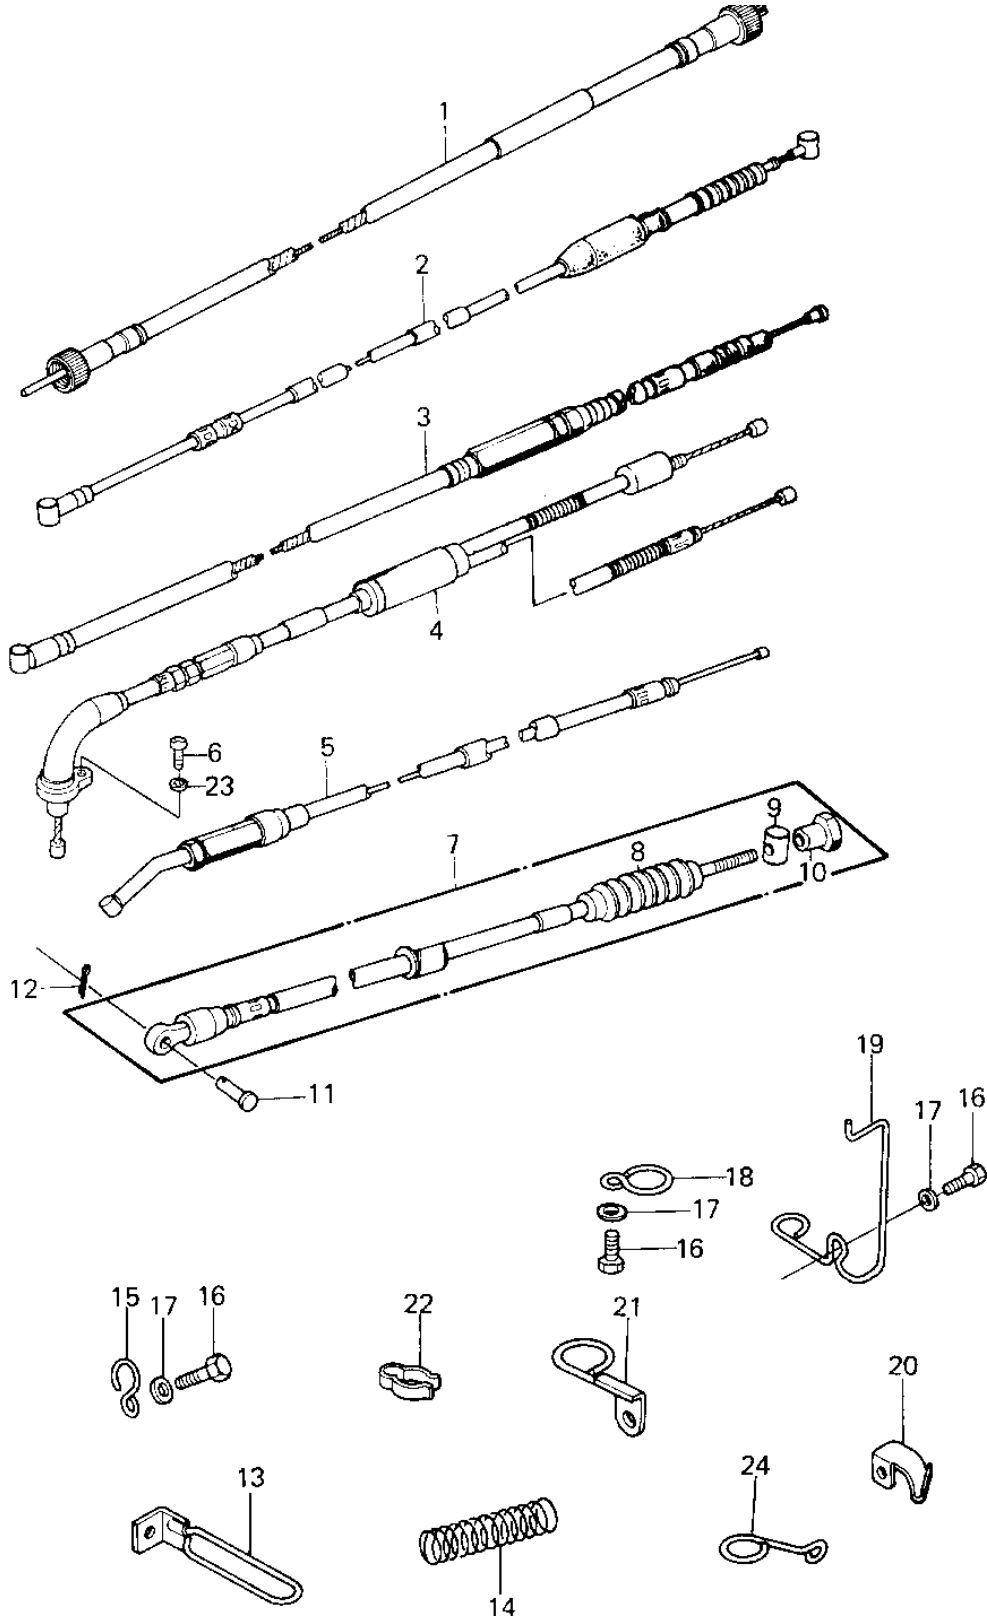

1980 KE125 PARTS DIAGRAM

CABLES ('80-'81 A7/A8)

1980 KE125 PARTS LIST

CABLES ('80-'81 A7/A8)

ITEM NAME	PART NUMBER	QUANTITY
CABLE,SPEEDOMETER (Ref # 1)	54001-046	1
CABLE,FRONT BRAKE (Ref # 2)	54005-1028	1
CABLE,FRONT BRAKE (Ref # 2)	54005-1031	1
CABLE,CLUTCH (Ref # 3)	54011-071	1
CABLE,THROTTLE CNTRL (Ref # 4)	54012-1066	1
CABLE,STARTER (Ref # 5)	54017-064	1
SCREW PAN HEAD 5X10 (Ref # 6)	220B0510	1
CABLE,REAR BRAKE (Ref # 7)	54022-024	1
DUST COVER-BRKE CABLE (Ref # 8)	54009-007	1
PIN BRAKE ROD (Ref # 9)	92043-053	1
NUT-BRAKE CABLE ADJST (Ref # 10)	92015-041	1
PIN RR BRAKE CABLE (Ref # 11)	92043-107	1
PIN COTTER 2.0X15 (Ref # 12)	550D2015	1
GUIDE,CABLE (Ref # 13)	54030-011	1
SPRING,COIL (Ref # 14)	54025-004	1
CLAMP,CABLE (Ref # 15)	92037-092	1
BOLT-UPSET,6X12 (Ref # 16)	112G0612	3
WASHER PLAIN 6MM (Ref # 17)	411B0600	3
CLAMP (Ref # 18)	92037-083	1
CLAMP,CABLE (Ref # 19)	92037-176	1
GUIDE,CABLE (Ref # 20)	54030-012	1
CLAMP,CABLE (Ref # 21)	92037-1015	1
CLAMP,CABLE (Ref # 22)	92037-093	1
WASHER SPRING 5MM (Ref # 23)	461F0500	1
CLAMP,CABLE (Ref # 24)	92037-1197	1