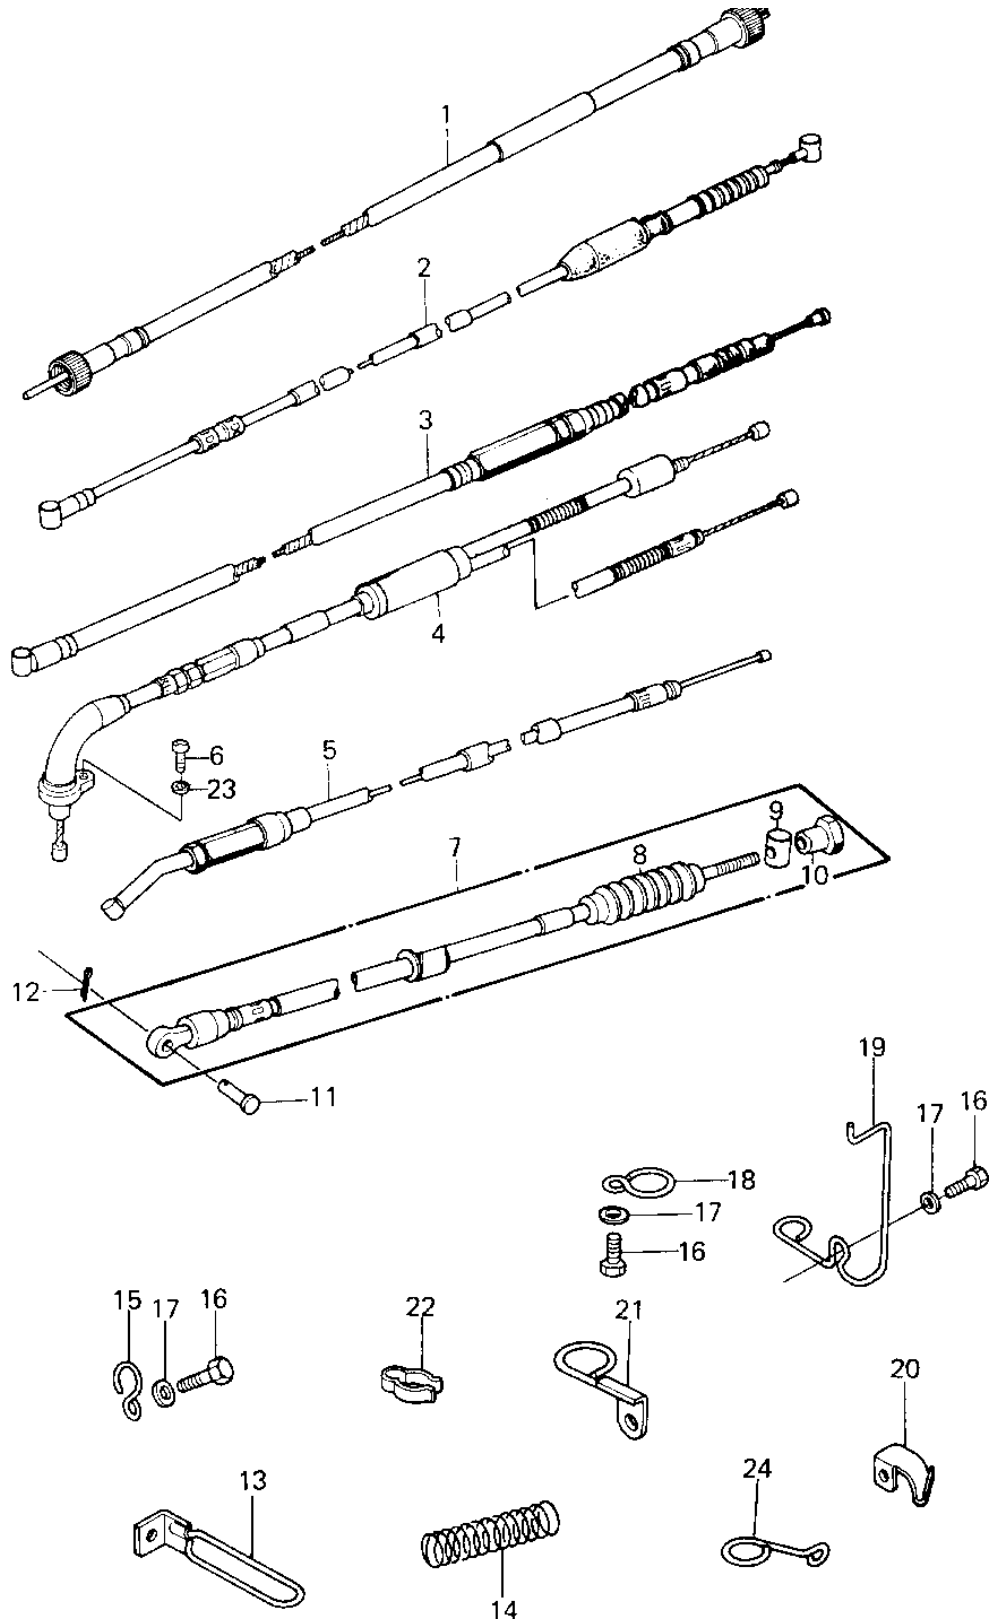

# 1981 KE125 PARTS DIAGRAM

CABLES ('80-'81 A7/A8)

# 1981 KE125 PARTS LIST

CABLES ('80-'81 A7/A8)

ITEM NAME	PART NUMBER	QUANTITY
CABLE,SPEEDOMETER (Ref # 1)	54001-046	1
CABLE,FRONT BRAKE (Ref # 2)	54005-1028	1
CABLE,FRONT BRAKE (Ref # 2)	54005-1031	1
CABLE,CLUTCH (Ref # 3)	54011-071	1
CABLE,THROTTLE CNTRL (Ref # 4)	54012-1066	1
CABLE,STARTER (Ref # 5)	54017-064	1
SCREW PAN HEAD 5X10 (Ref # 6)	220B0510	1
CABLE,REAR BRAKE (Ref # 7)	54022-024	1
DUST COVER-BRKE CABLE (Ref # 8)	54009-007	1
PIN BRAKE ROD (Ref # 9)	92043-053	1
NUT-BRAKE CABLE ADJST (Ref # 10)	92015-041	1
PIN RR BRAKE CABLE (Ref # 11)	92043-107	1
PIN COTTER 2.0X15 (Ref # 12)	550D2015	1
GUIDE,CABLE (Ref # 13)	54030-011	1
SPRING,COIL (Ref # 14)	54025-004	1
CLAMP,CABLE (Ref # 15)	92037-092	1
BOLT-UPSET,6X12 (Ref # 16)	112G0612	1
WASHER PLAIN 6MM (Ref # 17)	411B0600	1
CLAMP (Ref # 18)	92037-083	1
CLAMP,CABLE (Ref # 19)	92037-176	1
GUIDE,CABLE (Ref # 20)	54030-012	1
CLAMP,CABLE (Ref # 21)	92037-1015	1
CLAMP,CABLE (Ref # 22)	92037-093	1
WASHER SPRING 5MM (Ref # 23)	461F0500	1
CLAMP,CABLE (Ref # 24)	92037-1197	1