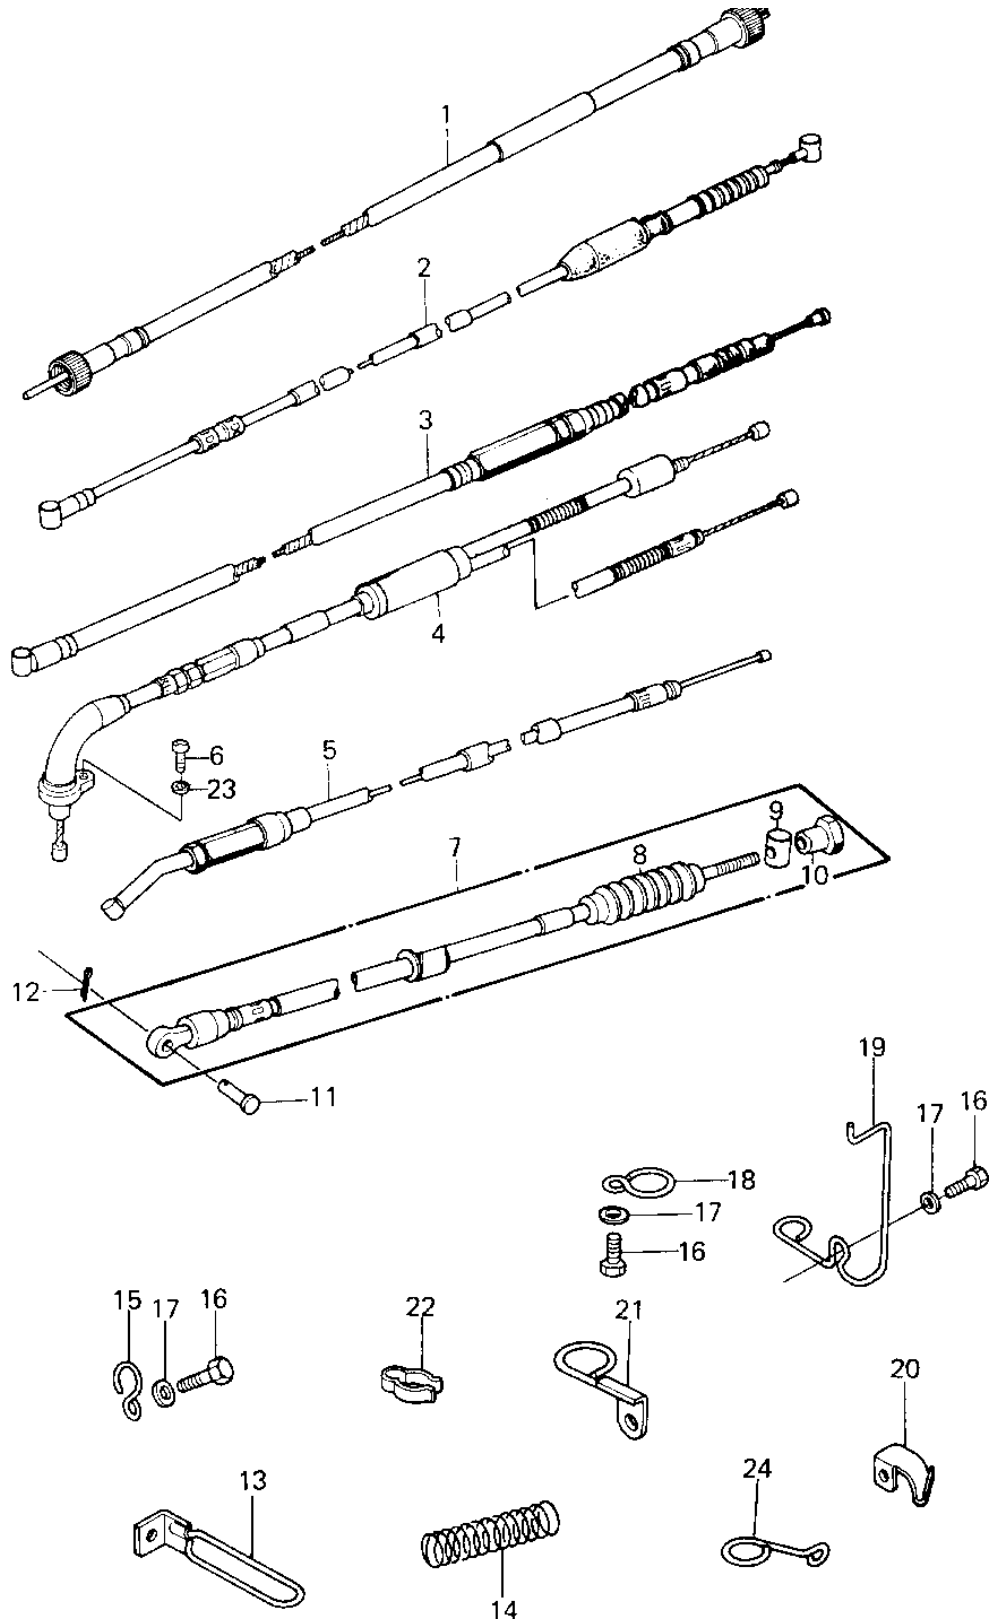

1981 KE125 PARTS DIAGRAM

CABLES ('80-'81 A7/A8)

1981 KE125 PARTS LIST

CABLES ('80-'81 A7/A8)

ITEM NAME	PART NUMBER	QUANTITY
CABLE,SPEEDOMETER (Ref # 1)	54001-046	1
CABLE,FRONT BRAKE (Ref # 2)	54005-1028	1
CABLE,FRONT BRAKE (Ref # 2)	54005-1031	1
CABLE,CLUTCH (Ref # 3)	54011-071	1
CABLE,THROTTLE CNTRL (Ref # 4)	54012-1066	1
CABLE,STARTER (Ref # 5)	54017-064	1
SCREW PAN HEAD 5X10 (Ref # 6)	220B0510	1
CABLE,REAR BRAKE (Ref # 7)	54022-024	1
DUST COVER-BRKE CABLE (Ref # 8)	54009-007	1
PIN BRAKE ROD (Ref # 9)	92043-053	1
NUT-BRAKE CABLE ADJST (Ref # 10)	92015-041	1
PIN RR BRAKE CABLE (Ref # 11)	92043-107	1
PIN COTTER 2.0X15 (Ref # 12)	550D2015	1
GUIDE,CABLE (Ref # 13)	54030-011	1
SPRING,COIL (Ref # 14)	54025-004	1
CLAMP,CABLE (Ref # 15)	92037-092	1
BOLT-UPSET,6X12 (Ref # 16)	112G0612	1
WASHER PLAIN 6MM (Ref # 17)	411B0600	1
CLAMP (Ref # 18)	92037-083	1
CLAMP,CABLE (Ref # 19)	92037-176	1
GUIDE,CABLE (Ref # 20)	54030-012	1
CLAMP,CABLE (Ref # 21)	92037-1015	1
CLAMP,CABLE (Ref # 22)	92037-093	1
WASHER SPRING 5MM (Ref # 23)	461F0500	1
CLAMP,CABLE (Ref # 24)	92037-1197	1