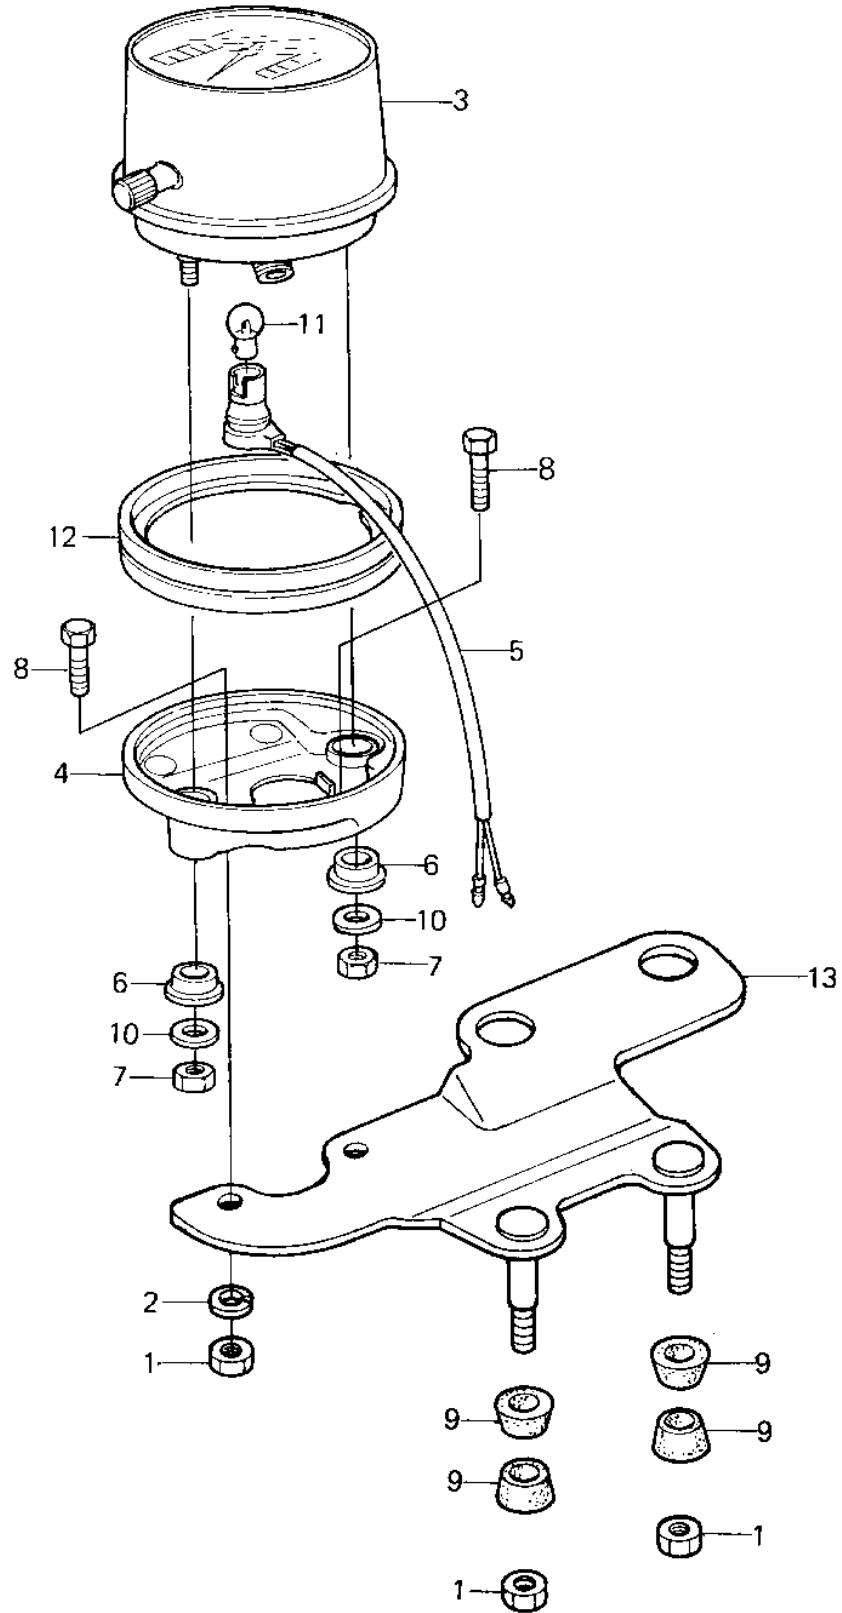

1980 KE125 PARTS DIAGRAM

METER ('80-'81 A7/A8)

1980 KE125 PARTS LIST

METER ('80-'81 A7/A8)

| ITEM NAME | PART NUMBER | QUANTITY |
|-------------------------------------|-------------|----------|
| NUT 6MM (Ref # 1) | 311B0600 | 4 |
| WASHER SPRING 6MM (Ref # 2) | 461F0600 | 2 |
| SPEEDOMETER,KM/H&MPH (Ref # 3) | 25005-1049 | 1 |
| SPEEDOMETER,KM/H (Canada) (Ref # 3) | 25005-1074 | 1 |
| COVER,METER (Ref # 4) | 14025-1075 | 1 |
| SOCKET ASSY,SPEEDOMET (Ref # 5) | 25010-021 | 1 |
| DAMPER RUBBER,MET FIT (Ref # 6) | 25019-023 | 2 |
| NUT,5MM (Ref # 7) | 311B0500 | 2 |
| BOLT,HEX HEAD,6X14 (Ref # 8) | 92003-204 | 2 |
| DAMPER RUBBER,METER (Ref # 9) | 92075-248 | 4 |
| WASHER,PLAIN,6MM (Ref # 10) | 92022-263 | 2 |
| BULB-6V 3W (Ref # 11) | 92069-053 | 1 |
| DAMPER,METER (Ref # 12) | 92075-1102 | 1 |
| BRACKET,METER (Ref # 13) | 25008-1025 | 1 |