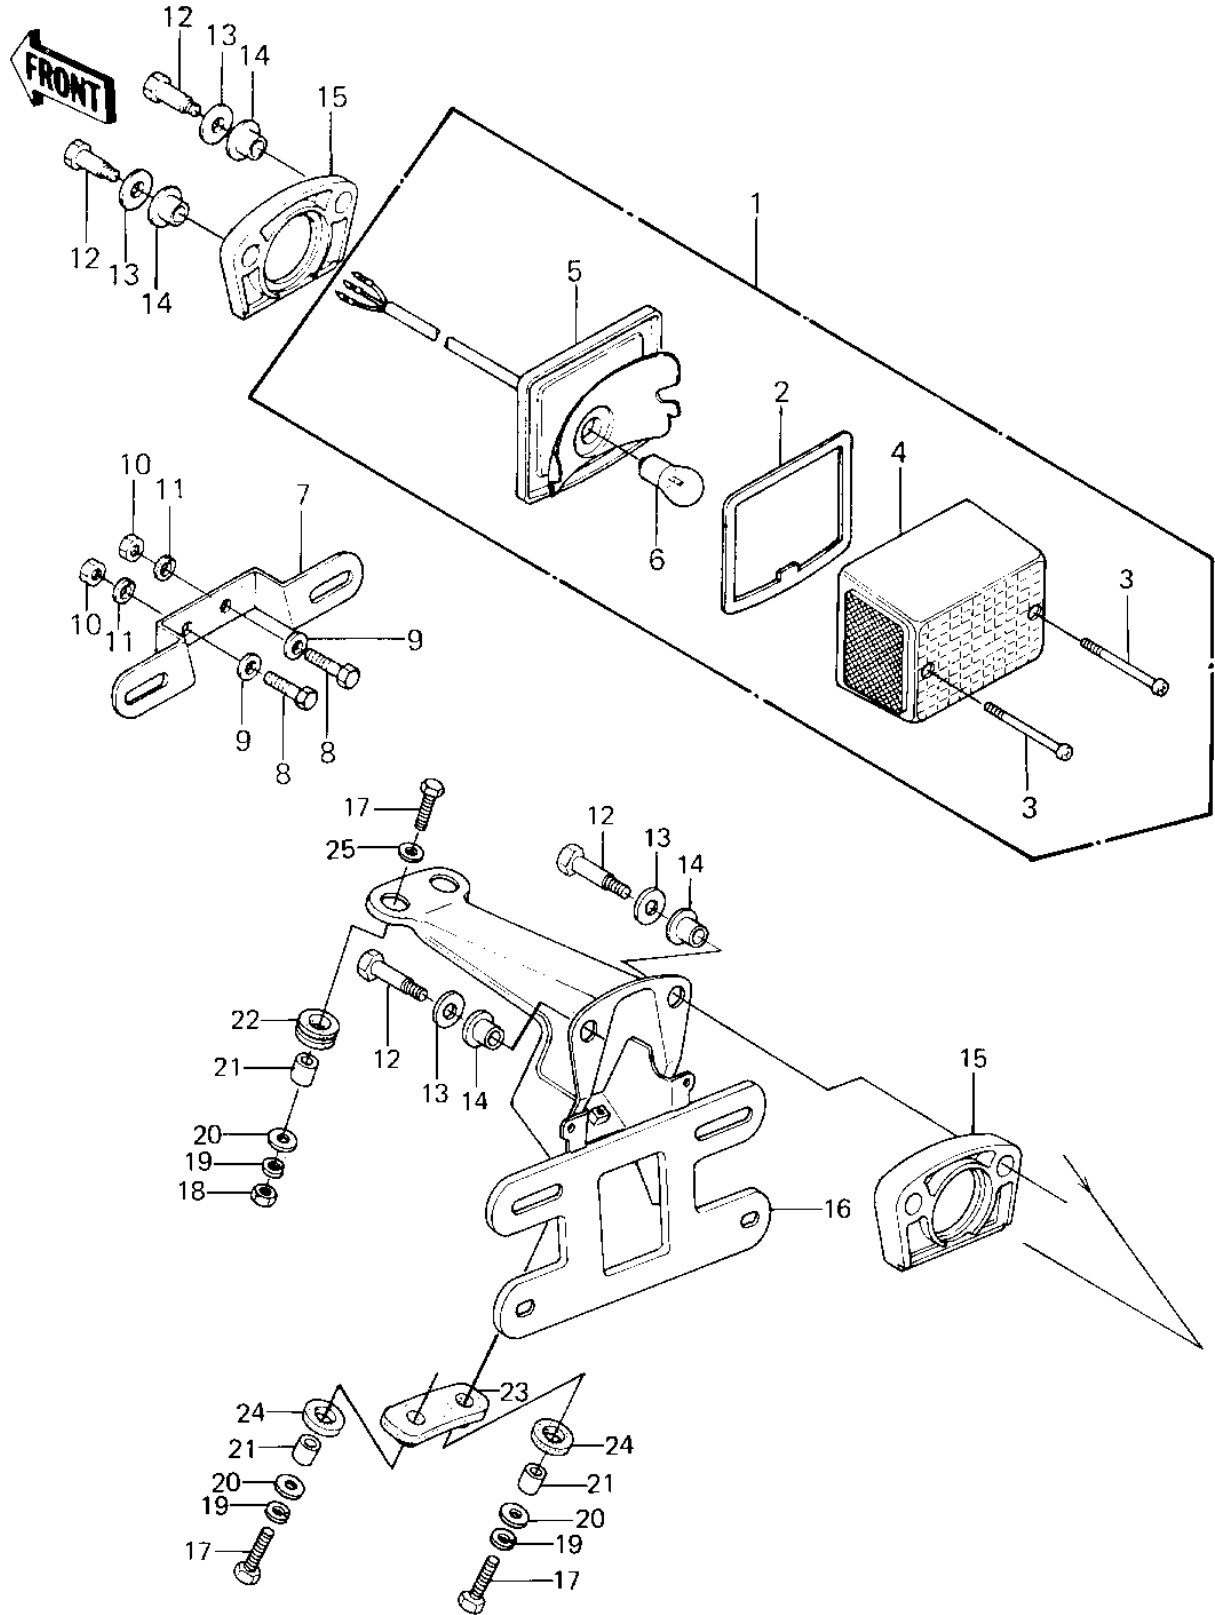

1981 KE125 PARTS DIAGRAM

TAILLIGHT ('80-'81 A7/A8)

1981 KE125 PARTS LIST

TAILLIGHT ('80-'81 A7/A8)

ITEM NAME	PART NUMBER	QUANTITY
LAMP ASSY TAIL (Ref # 1)	23025-1016	1
LAMP-TAIL (Ref # 1)	23025-1032	1
GASKET,TAIL LAMP LENS (Ref # 2)	11009-1078	1
SCREW, PAN HEAD 4X40 (Ref # 3)	220R0440A	1
LENS,TAIL LAMP (Ref # 4)	23026-1003	1
BODY-COMP-TAIL LAMP (Ref # 5)	23027-1021	1
CASE,TAIL LAMP (Ref # 5)	23027-1020	1
BULB,60-32/3CP (Ref # 6)	92069-074	1
BRACKET,LICENSE (Ref # 7)	11034-1626	1
BOLT-UPSET,6X12 (Ref # 8)	112G0612	1
WASHER PLAIN 6MM (Ref # 9)	411B0600	1
NUT 6MM (Ref # 10)	311B0600	1
WASHER SPRING 6MM (Ref # 11)	461F0600	1
BOLT HEX HEAD (Ref # 12)	92001-1118	1
WASHER,8.5X20X1.6 (Ref # 13)	92022-1561	1
DAMPER RUBBER (Ref # 14)	92075-1095	1
DAMPER RUBBER,TL LAMP (Ref # 15)	92075-1094	1
BRACKET-TAIL LAMP (Ref # 16)	23036-1038	1
BOLT-UPSET (Ref # 17)	112G0625	1
NUT 6MM (Ref # 18)	311B0600	1
WASHER SPRING 6MM (Ref # 19)	461F0600	1
WASHER PLAIN 6MM (Ref # 20)	411B0600	1
COLLAR,REAR FENDER (Ref # 21)	92027-162	1
DAMPER RUBBER,RR FENR (Ref # 22)	92075-209	1
DAMPER,RR FENDER (Ref # 23)	92075-1305	1
DAMPER RUBBER,SIGNAL (Ref # 24)	92075-310	1
WASHER 6.5X22X1.6T (Ref # 25)	92022-237	1