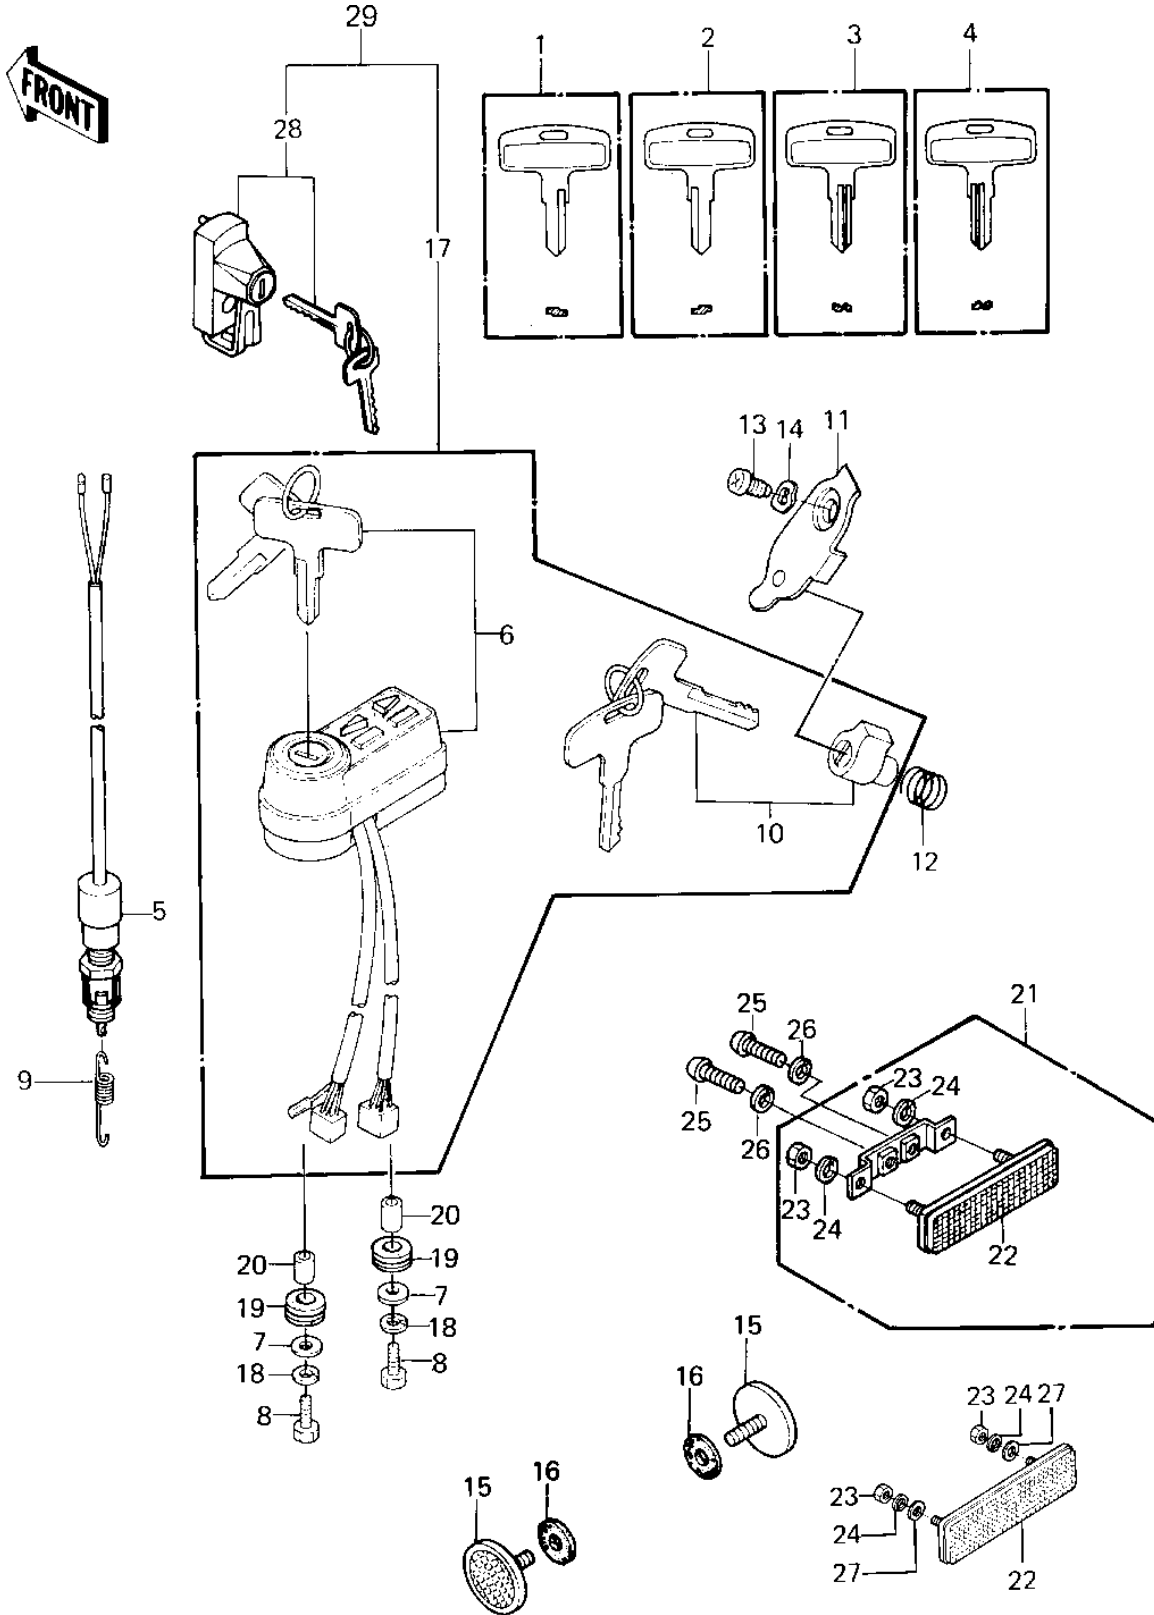

1980 KE125 PARTS DIAGRAM

IGNITION SWITCH/LOCKS/REFLECTORS ('80-'8)

1980 KE125 PARTS LIST

IGNITION SWITCH/LOCKS/REFLECTORS ('80-'8

ITEM NAME	PART NUMBER	QUANTITY
KEY,BLANK (Ref # 1)	27008-1024	(1
KEY,BLANK (Ref # 2)	27008-1025	(1
KEY,BLANK (Ref # 3)	27008-1026	(1
KEY,BLANK (Ref # 4)	27008-1027	(1
SWITCH,BRAKE LIGHT (Ref # 5)	27010-025	1
SWITCH ASSY,IGNITION (Ref # 6)	27005-1040	1
WASHER 6.5X20X1.6T (Ref # 7)	92022-125	2
BOLT 6X22 (Ref # 8)	112B0622	2
SPRING BRAKE LAMP SW (Ref # 9)	27011-006	1
LOCK ASSY,STEERING (Ref # 10)	27016-042	1
CAP,STEERING LOCK (Ref # 11)	11012-1134	1
SPRING-STEERING LOCK (Ref # 12)	27032-001	1
SCREW-TAPPING (Ref # 13)	92008-007	1
WASHER (Ref # 14)	92097-003	1
REFLECTOR,REFLEX (Ref # 15)	28012-016	2
DAMPER RUBBER,REFLECT (Ref # 16)	92094-011	2
LOCK ASSY,KE125-A7 (Ref # 17)	27004-5072	(1
WASHER SPRING 6MM (Ref # 18)	461F0600	2
DAMPER RUBBER,RR FENR (Ref # 19)	92075-209	2
COLLAR (Ref # 20)	92027-241	2
REFLECTOR ASSY,REFLEX (Ref # 21)	28001-1011	1
REFLECTOR,REAR REFLEX (Ref # 22)	28012-1005	1
NUT,5MM (Ref # 23)	311B0500	2
WASHER SPRING 5MM (Ref # 24)	461F0500	2
SCREW PAN HEAD 6X12 (Ref # 25)	220B0612	2
WASHER SPRING 6MM (Ref # 26)	461F0600	2
WASHER PLAIN 5MM (Ref # 27)	411B0500	2
LOCK ASSY,HELMET (Ref # 28)	27016-5032	1
SWITCH-ASSY (Ref # 29)	27004-5120	(1