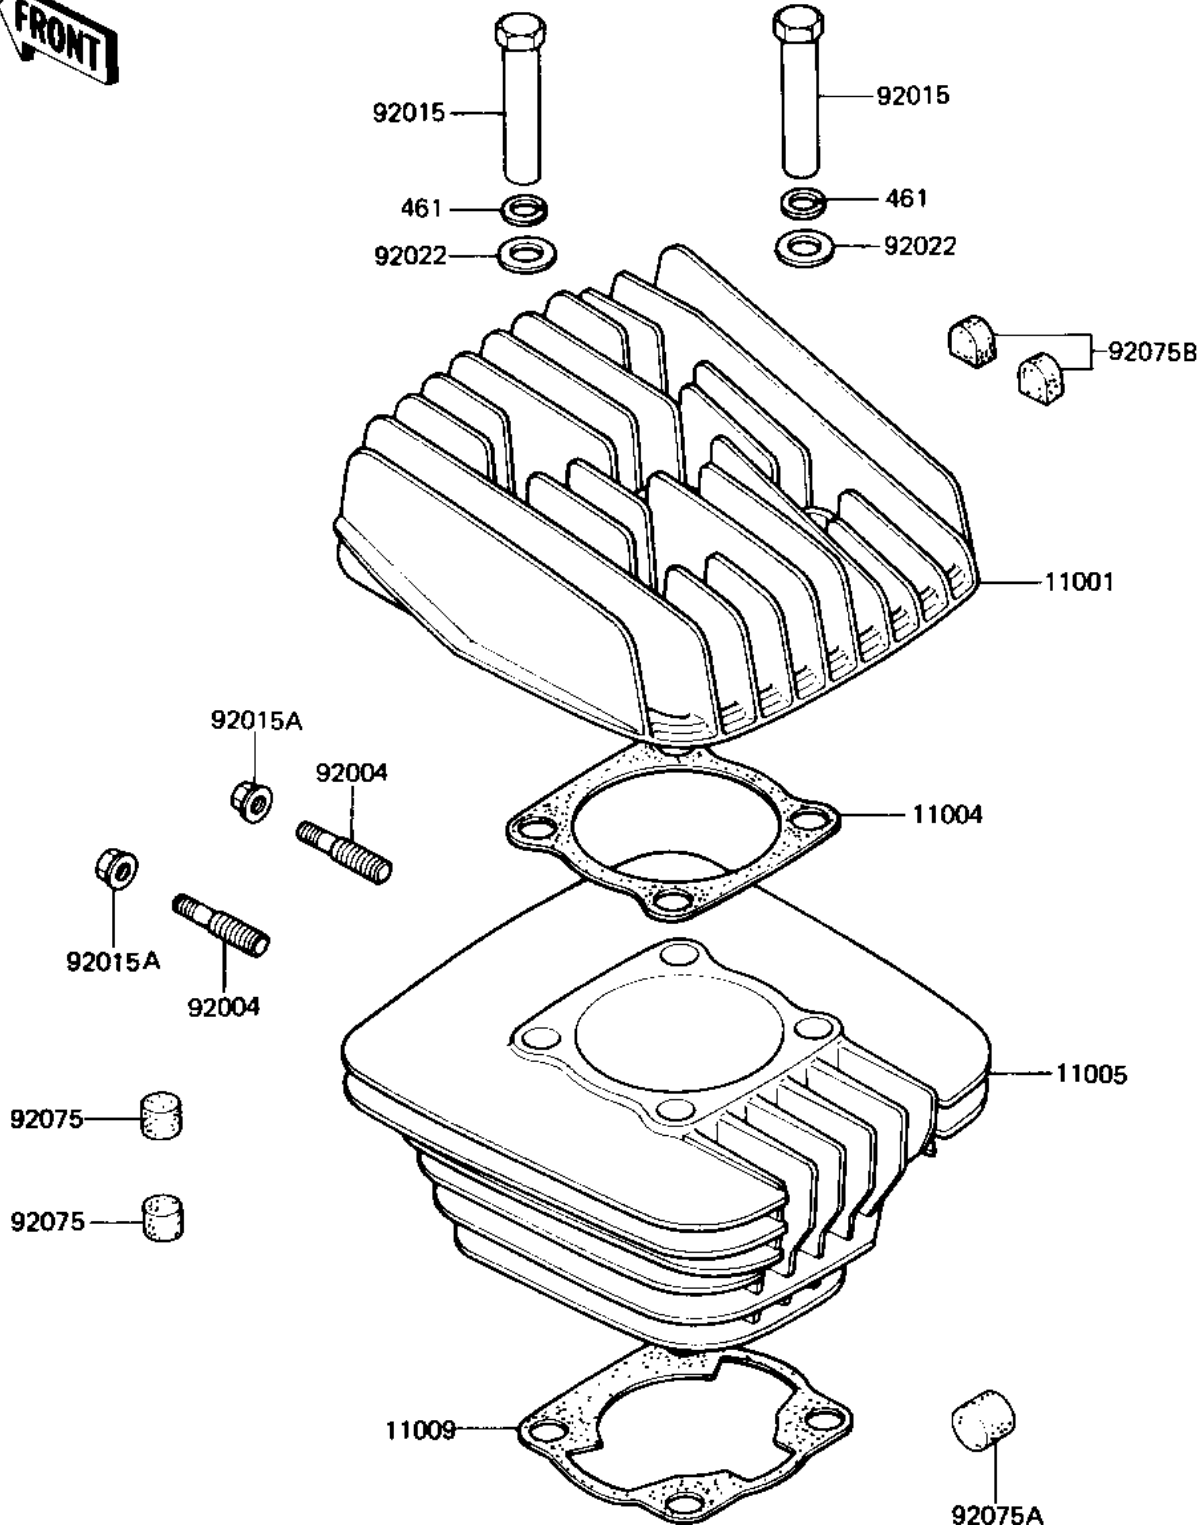

1983 KE125 PARTS DIAGRAM

CYLINDER HEAD/CYLINDER ('82-'83 A9/A10)

1983 KE125 PARTS LIST

CYLINDER HEAD/CYLINDER ('82-'83 A9/A10)

ITEM NAME	PART NUMBER	QUANTITY
HEAD,CYLINDER,F.BLACK (Ref # 11001)	11001-1033	1
GASKET,CYLINDER HEAD (Ref # 11004)	11004-064	1
CYLINDER,F.BLACK (Ref # 11005)	11005-1073	1
GASKET,CYLINDER BASE (Ref # 11009)	11009-037	1
STUD (Ref # 92004)	92004-029	2
NUT 8MM (Ref # 92015)	92015-020	4
WASHER PLAIN 12MM (Ref # 92022)	92022-072	4
DAMPER RUBBER-CYL-HD (Ref # 92075)	92075-109	10
DAMPER RUBBER-CYL HD (Ref # 92075A)	92075-117	2
DAMPER RUBBER (Ref # 92075B)	92075-1176	12
WASHER SPRING 12MM (Ref # 461)	461F1200	4