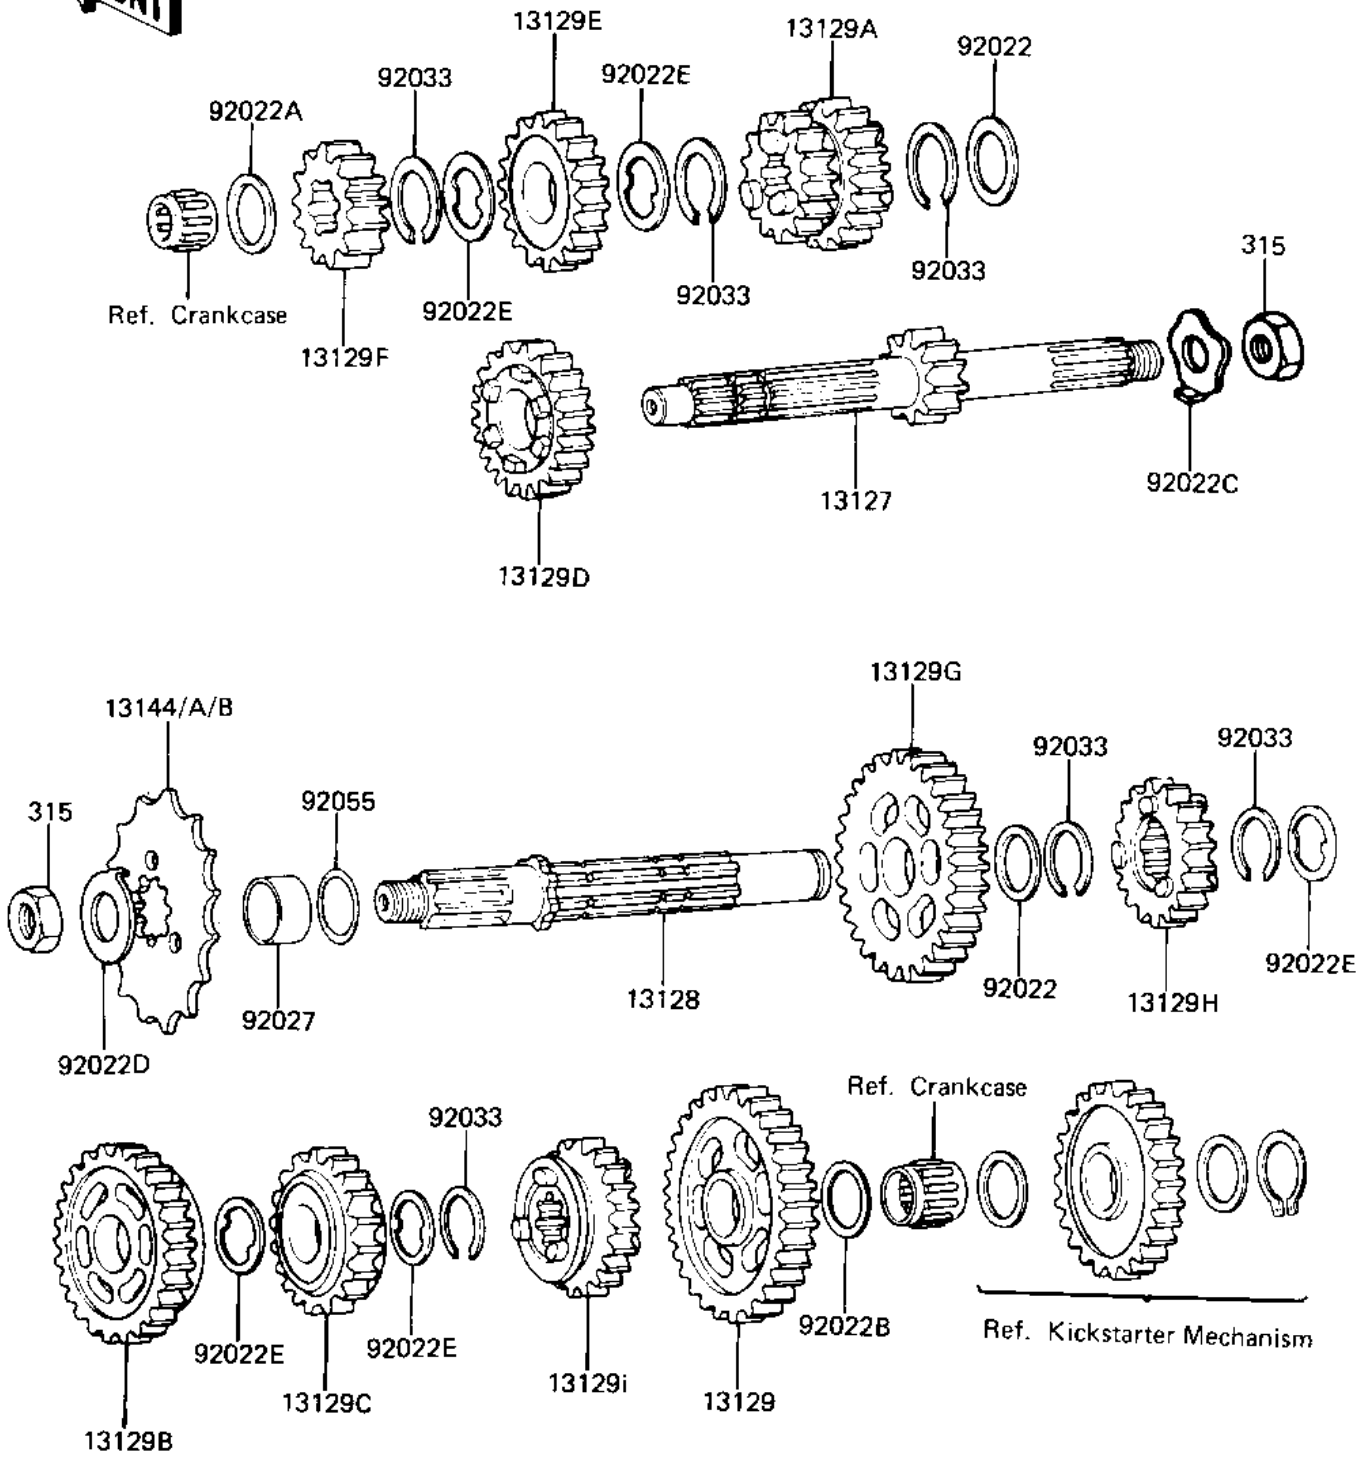

1983 KE125 PARTS DIAGRAM

TRANSMISSION ('82-'83 A9/A10)

113017000

1983 KE125 PARTS LIST

TRANSMISSION ('82-'83 A9/A10)

| ITEM NAME | PART NUMBER | QUANTITY |
|--------------------------------------|-------------|----------|
| SHAFT,DRIVE (Ref # 13127) | 13127-045 | 1 |
| SHAFT,OUTPUT (Ref # 13128) | 13128-040 | 1 |
| LOW GEAR,OUTPUT SHAFT (Ref # 13129) | 13129-050 | 1 |
| 3RD&4TH GEAR,DRIVE SF (Ref # 13129A) | 13129-1010 | 1 |
| 3RD GEAR,OUTPUT SHAFT (Ref # 13129B) | 13129-1011 | 1 |
| 4TH GEAR,OUTPUT SHAFT (Ref # 13129C) | 13129-1015 | 1 |
| 5TH GEAR,DRIVE SHAFT (Ref # 13129D) | 13129-1018 | 1 |
| TOP GEAR,DRIVE,SHAFT (Ref # 13129E) | 13129-1021 | 1 |
| 2ND GEAR,DRIVE SHAFT (Ref # 13129F) | 13130-036 | 1 |
| 2ND GEAR,OUTPUT SHAFT (Ref # 13129G) | 13131-043 | 1 |
| TOP GEAR,OUTPUT SHAFT (Ref # 13129H) | 13137-043 | 1 |
| 5TH GEAR,OUTPUT SHAFT (Ref # 13129I) | 13248-003 | 1 |
| ENGINE SPROCKET,13T (Ref # 13144) | 13144-053 | 1 |
| ENGINE SPROCKET,1ST (Ref # 13144A) | 13144-054 | 1 |
| SPROCKET-OUTPUT,14T (Ref # 13144B) | 13144-1058 | 1 |
| WASHER,PLAIN (Ref # 92022) | 92022-271 | 2 |
| WASHER,PLAIN (Ref # 92022A) | 92022-272 | 1 |
| WASHER,PLAIN (Ref # 92022B) | 92022-273 | 1 |
| WASHER-LOCK,14MM (Ref # 92022C) | 92024-046 | 1 |
| WASHER, (Ref # 92022D) | 92024-052 | 1 |
| WASHER,LOCK (Ref # 92022E) | 92024-055 | 5 |
| COLLAR,ENG SPROCKET (Ref # 92027) | 92027-1077 | 1 |
| RING SNAP (Ref # 92033) | 92033-028 | 6 |
| "O" RING (Ref # 92055) | 92055-022 | 1 |
| NUT 14MM (Ref # 315) | 315B1400 | 2 |