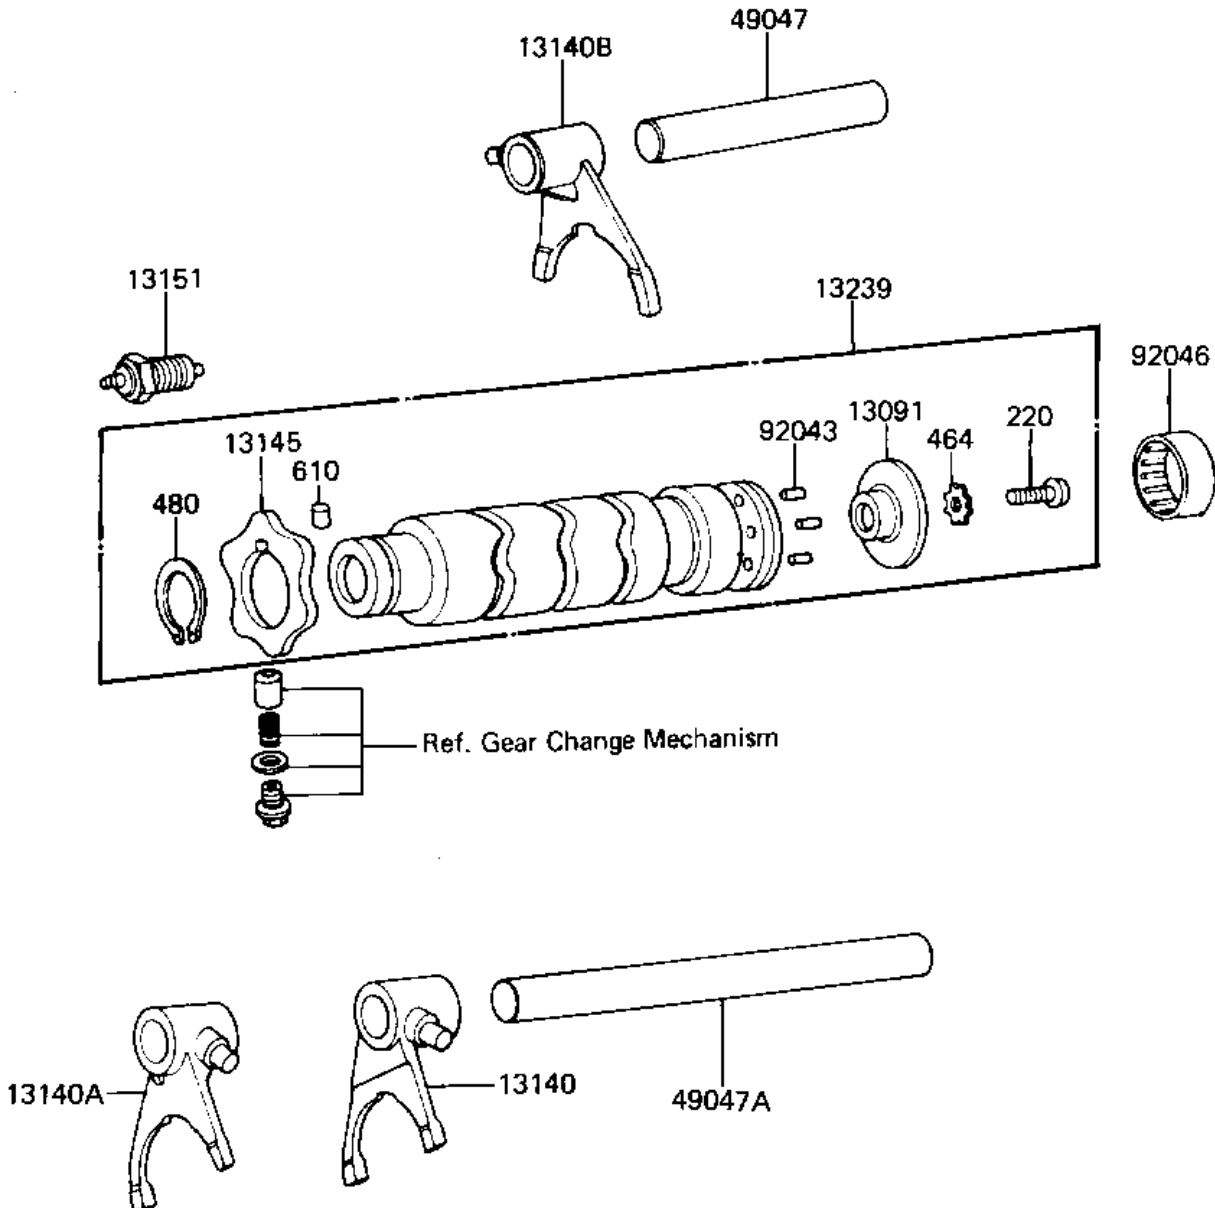

# 1983 KE125 PARTS DIAGRAM

GEAR CHANGE DRUM & FORKS ('82-'83 A9/A10)

E1362-0016

## 1983 KE125 PARTS LIST

### GEAR CHANGE DRUM & FORKS ('82-'83 A9/A10)

ITEM NAME	PART NUMBER	QUANTITY
PLTE,SHIFT DRUM PIN (Ref # 13091)	13142-017	1
FORK,SELECTOR,LOW&4TH (Ref # 13140)	13140-058	1
FORK,SELECTOR,2ND&3RD (Ref # 13140A)	13140-059	1
FORK,SELECTOR,5TH&TOP (Ref # 13140B)	13140-060	1
CAM-CHANGE DRUM (Ref # 13145)	13145-1058	1
SWITCH,NEUTRAL (Ref # 13151)	13151-019	1
DRUM ASSY,GEAR SHIFT (Ref # 13239)	13239-018	1
RODSHIFT,SHORT (Ref # 49047)	13209-014	1
RODSHIFT,SHORT (Ref # 49047A)	13209-014	1
PIN,GEAR CHNGE DRUM (Ref # 92043)	92042-030	6
BEARING,NEEDLE (Ref # 92046)	92046-043	1
SCREW PAN HEAD 6X14 (Ref # 220)	220B0614	1
WASHER LOCK 6MM (Ref # 464)	464H0600	1
CIRCLIP,30MM (Ref # 480)	480J3000	1
PIN-DOWEL,4X6 (Ref # 610)	610A0406	1