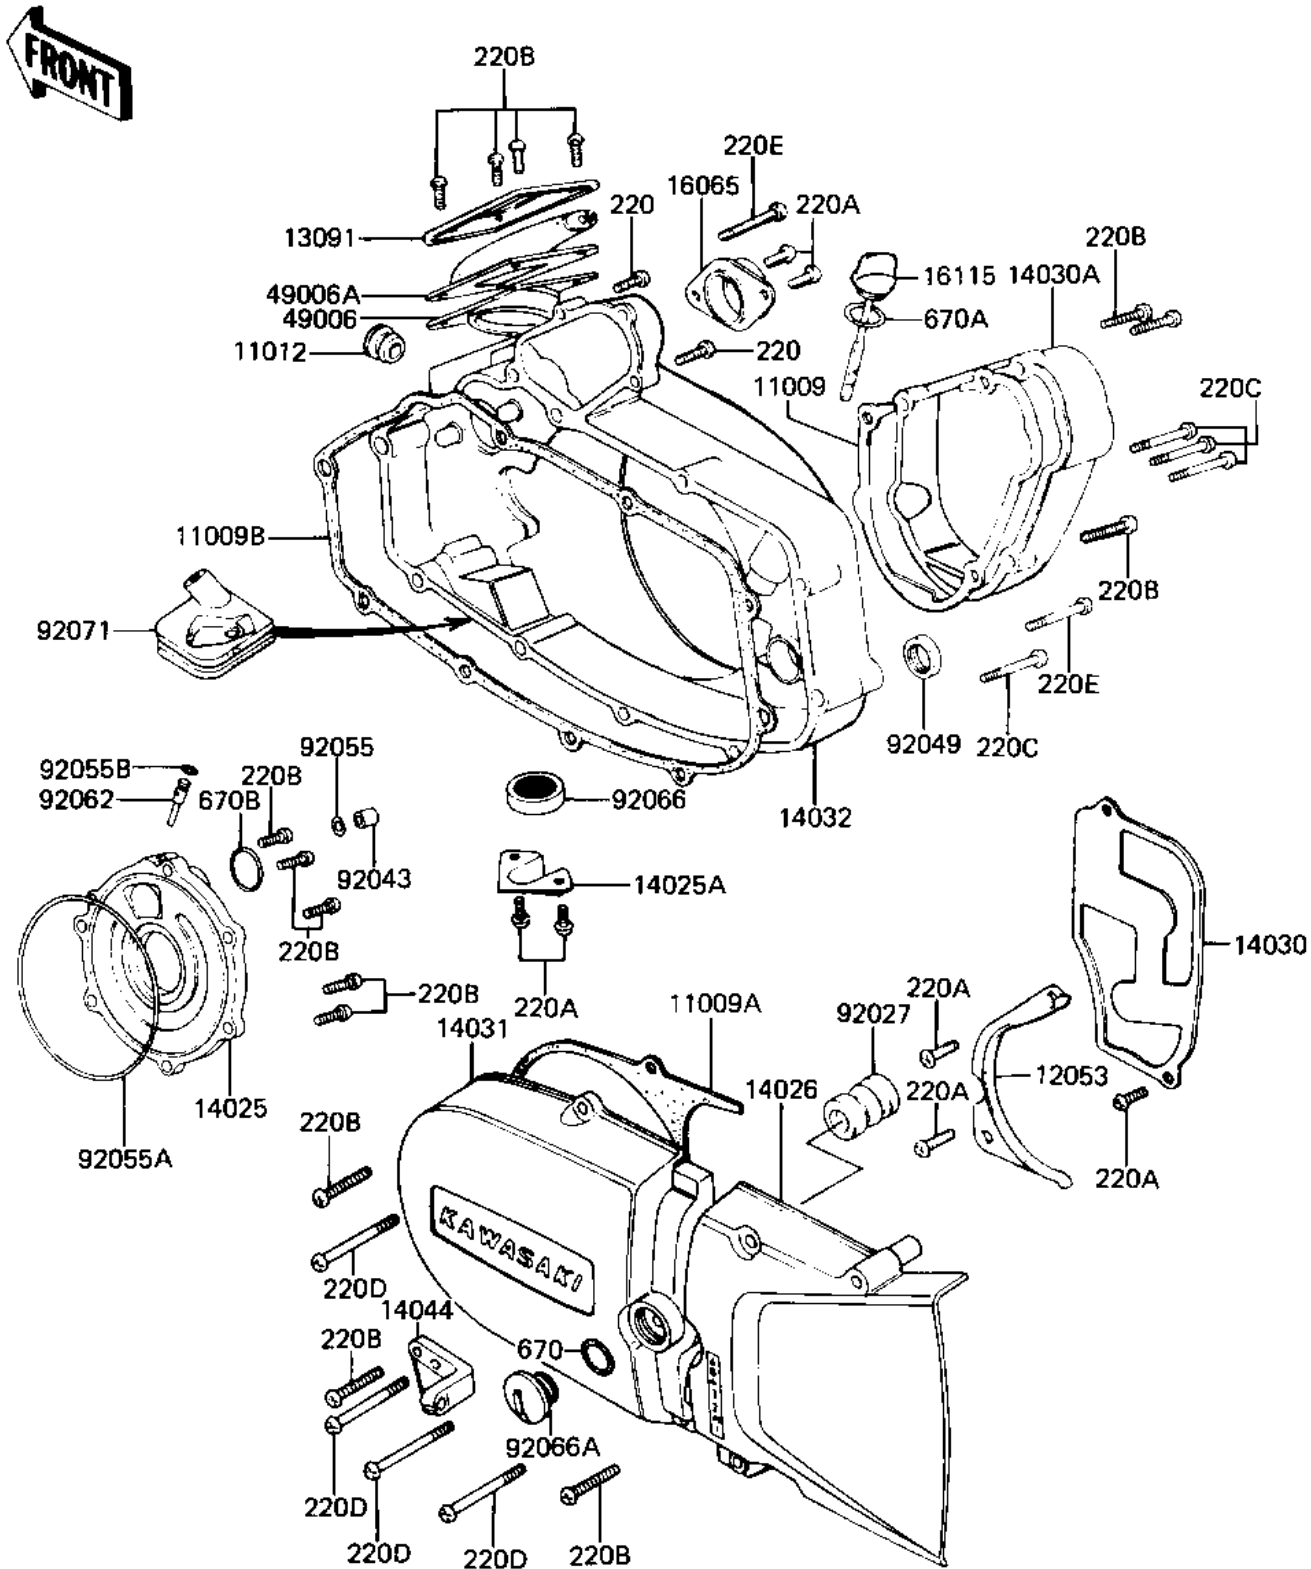

# 1982 KE125 PARTS DIAGRAM

ENGINE COVERS ('82-'83 A9/A10)

# 1982 KE125 PARTS LIST

## ENGINE COVERS ('82-'83 A9/A10)

ITEM NAME	PART NUMBER	QUANTITY
GASKET,CARBURETOR COV (Ref # 11009)	11009-1277	1
GASKET,L.H ENG COVER (Ref # 11009A)	14045-017	1
GASKET,R.H ENG COVER (Ref # 11009B)	14046-029	1
CAP CARB MOUNT HOLE (Ref # 11012)	14039-001	1
GUIDE,CHAIN (Ref # 12053)	14077-003	1
HOLDER,CARBURETOR CAP (Ref # 13091)	14065-007	1
COVER,ROTARY DISC (Ref # 14025)	14019-055	1
COVER,FUEL DRAIN (Ref # 14025A)	14076-006	1
COVER,CHAIN (Ref # 14026)	14026-1029	1
COVER,OIL PUMP (Ref # 14030)	14030-060	1
COVER,CARBURETOR (Ref # 14030A)	14030-1013	1
COVER,MAGNETO,F.BLACK (Ref # 14031)	14031-1053	1
COVER,CLUTCH (Ref # 14032)	14032-1035	1
HOLDER,WIRE GUIDE (Ref # 14044)	14044-012	1
HOLDER,CARBURETOR (Ref # 16065)	16065-033	1
PLUG,OIL FILLER (Ref # 16115)	16115-020	1
CAP,CARBURETOR (Ref # 49006)	14038-039	1
CAP,CARBURETOR (Ref # 49006A)	14038-040	1
COLLAR (Ref # 92027)	92027-207	1
PIN DOWEL 8X16 (Ref # 92043)	92042-017	1
OIL SEAL SB16244 (Ref # 92049)	92049-002	1
"O" RING,8MM (Ref # 92055)	92055-029	1
"O" RING,VALVE COVER (Ref # 92055A)	92055-057	1
"O" RING (Ref # 92055B)	92055-080	1
NOZZLE (Ref # 92062)	92062-012	1
DRAIN,FUEL (Ref # 92066)	16116-006	1
PLUG,L.H ENG COVER (Ref # 92066A)	92067-017	1
GROMMET,OVERFLOW (Ref # 92071)	16136-009	1
UNAVAILABLE IN PRICE BOOK (Ref # 220)	214B0516A	4

# 1982 KE125 PARTS LIST

ENGINE COVERS ('82-'83 A9/A10)

ITEM NAME	PART NUMBER	QUANTITY
SCREW PAN HEAD 6X12 (Ref # 220A)	220B0612	7
SCREW PAN HEAD 6X20 (Ref # 220B)	220B0620	17
SCREW PAN HEAD 6X30 (Ref # 220C)	220B0630	7
SCREW PAN HEAD 6X35 (Ref # 220D)	220B0635	4
SCREW PAN HEAD 6X45 (Ref # 220E)	220B0645	2
"O" RING,16MM (Ref # 670)	670B2016	1
"O" RING,20MM (Ref # 670A)	670B2020	1
"O" RING,28MM (Ref # 670B)	670B3028	1