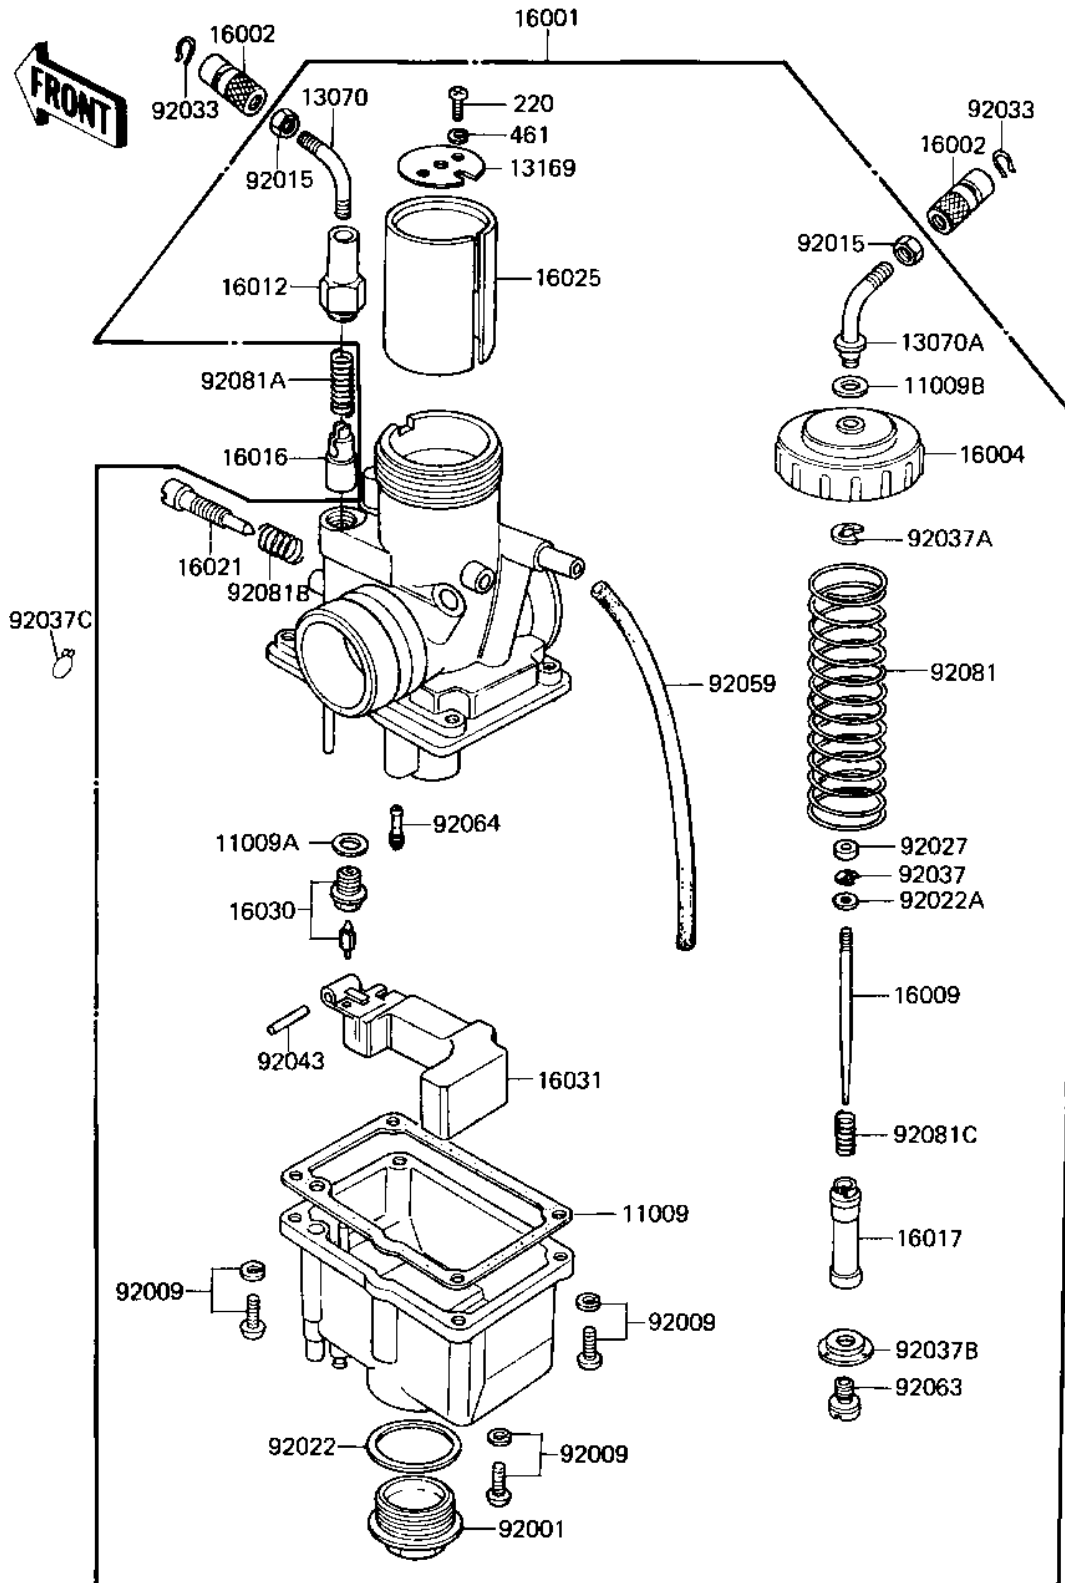

1983 KE125 PARTS DIAGRAM

CARBURETOR ('82-'83 A9/A10)

E1610-001

1983 KE125 PARTS LIST

CARBURETOR ('82-'83 A9/A10)

ITEM NAME	PART NUMBER	QUANTITY
GASKET,FLOAT CHAMBER (Ref # 11009)	16019-023	1
WASHER FLOAT VLV SEAT (Ref # 11009A)	16029-004	1
GASKET,CABLE GUIDE (Ref # 11009B)	16029-007	1
GUIDE,CABLE (Ref # 13070)	16077-010	1
GUIDE,CABLE (Ref # 13070A)	16077-011	1
PLATE,THROTTLE VALVE (Ref # 13169)	13169-1123	1
CARBURETOR ASSY (Ref # 16001)	16001-1243	1
CABLE ADJUSTER (Ref # 16002)	16002-007	2
CAP,MIXING CHAMBER (Ref # 16004)	16004-024	1
JET NEEDLE,5EL24 (Ref # 16009)	16009-1066	1
CAP,STARTER PLUNGER (Ref # 16012)	16012-017	1
PLUNGER-ENRICHNER (Ref # 16016)	16016-002	1
NEEDLE JET,AO-0 (Ref # 16017)	16017-1062	1
SCREW,THROTTLE STOP (Ref # 16021)	16021-023	1
VALVE,THROTTLE,CA2.5 (Ref # 16025)	16025-1018	1
FLOAT VALVE ASSY (Ref # 16030)	16030-024	1
FLOAT (Ref # 16031)	16031-026	1
BOLT,BANJO (Ref # 92001)	92001-146	1
SCREW-PAN-WS-CROS (Ref # 92009)	223B0414	1
NUT CABLE ADJUST LOCK (Ref # 92015)	16003-004	2
GASKET,MAIN JET COVER (Ref # 92022)	16034-008	1
WASHER,THROTTLE VALVE (Ref # 92022A)	92022-1024	1
RING,JET NEEDLE (Ref # 92027)	92027-1103	1
CIRCLIP (Ref # 92033)	92036-018	2
CIRCLIP (Ref # 92037)	16008-010	1
CIRCLIP,CABLE GUIDE (Ref # 92037A)	16008-011	1
RING,MAIN JET (Ref # 92037B)	16008-012	1
CLAMP FUEL PIPE (Ref # 92037C)	92037-010	1
FLOAT PIN (Ref # 92043)	16032-006	1

1983 KE125 PARTS LIST

CARBURETOR ('82-'83 A9/A10)

ITEM NAME	PART NUMBER	QUANTITY
TUBE,CARB BREATHER (Ref # 92059)	92059-1011	1
MAIN JET,#A92.5R (Ref # 92063)	92063-1085	1
PILOT JET,#A25 (Ref # 92064)	92064-1020	1
SPRING,THROTTLE VALV (Ref # 92081)	16006-024	1
SPRING-PLUNGER (Ref # 92081A)	16013-003	1
SPRING THR STOP SCREW (Ref # 92081B)	16022-005	1
SPRING,JET NEEDLE (Ref # 92081C)	92081-1072	1
SCREW PAN HEAD 3X8 (Ref # 220)	220B0308	1
WASHER SPRING 3MM (Ref # 461)	461F0300	1