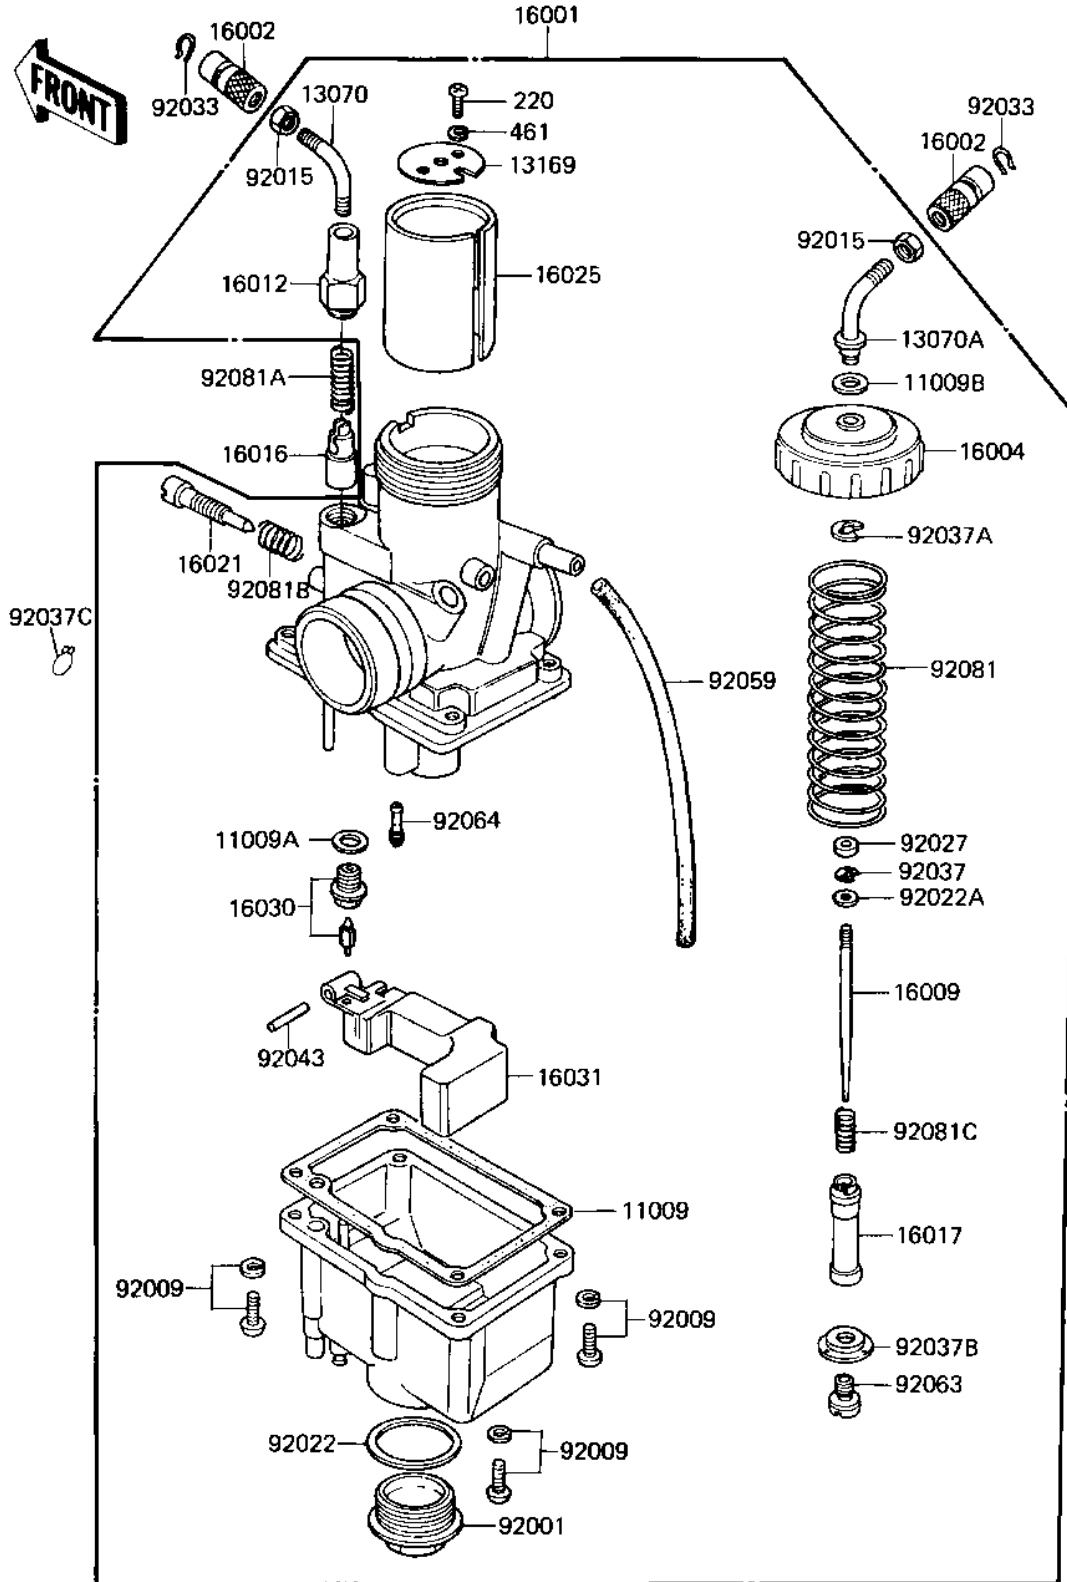

1982 KE125 PARTS DIAGRAM

CARBURETOR ('82-'83 A9/A10)

E1610-001

1982 KE125 PARTS LIST

CARBURETOR ('82-'83 A9/A10)

ITEM NAME	PART NUMBER	QUANTITY
GASKET,FLOAT CHAMBER (Ref # 11009)	16019-023	1
WASHER FLOAT VLV SEAT (Ref # 11009A)	16029-004	1
GASKET,CABLE GUIDE (Ref # 11009B)	16029-007	1
GUIDE,CABLE (Ref # 13070)	16077-010	1
GUIDE,CABLE (Ref # 13070A)	16077-011	1
PLATE,THROTTLE VALVE (Ref # 13169)	13169-1123	1
CARBURETOR ASSY (Ref # 16001)	16001-1243	1
CABLE ADJUSTER (Ref # 16002)	16002-007	2
CAP,MIXING CHAMBER (Ref # 16004)	16004-024	1
JET NEEDLE,5EL24 (Ref # 16009)	16009-1066	1
CAP,STARTER PLUNGER (Ref # 16012)	16012-017	1
PLUNGER-ENRICHNER (Ref # 16016)	16016-002	1
NEEDLE JET,AO-0 (Ref # 16017)	16017-1062	1
SCREW,THROTTLE STOP (Ref # 16021)	16021-023	1
VALVE,THROTTLE,CA2.5 (Ref # 16025)	16025-1018	1
FLOAT VALVE ASSY (Ref # 16030)	16030-024	1
FLOAT (Ref # 16031)	16031-026	1
BOLT,BANJO (Ref # 92001)	92001-146	1
SCREW-PAN-WS-CROS (Ref # 92009)	223B0414	1
NUT CABLE ADJUST LOCK (Ref # 92015)	16003-004	2
GASKET,MAIN JET COVER (Ref # 92022)	16034-008	1
WASHER,THROTTLE VALVE (Ref # 92022A)	92022-1024	1
RING,JET NEEDLE (Ref # 92027)	92027-1103	1
CIRCLIP (Ref # 92033)	92036-018	2
CIRCLIP (Ref # 92037)	16008-010	1
CIRCLIP,CABLE GUIDE (Ref # 92037A)	16008-011	1
RING,MAIN JET (Ref # 92037B)	16008-012	1
CLAMP FUEL PIPE (Ref # 92037C)	92037-010	1
FLOAT PIN (Ref # 92043)	16032-006	1

1982 KE125 PARTS LIST

CARBURETOR ('82-'83 A9/A10)

ITEM NAME	PART NUMBER	QUANTITY
TUBE,CARB BREATHER (Ref # 92059)	92059-1011	1
MAIN JET,#A92.5R (Ref # 92063)	92063-1085	1
PILOT JET,#A25 (Ref # 92064)	92064-1020	1
SPRING,THROTTLE VALV (Ref # 92081)	16006-024	1
SPRING-PLUNGER (Ref # 92081A)	16013-003	1
SPRING THR STOP SCREW (Ref # 92081B)	16022-005	1
SPRING,JET NEEDLE (Ref # 92081C)	92081-1072	1
SCREW PAN HEAD 3X8 (Ref # 220)	220B0308	1
WASHER SPRING 3MM (Ref # 461)	461F0300	1