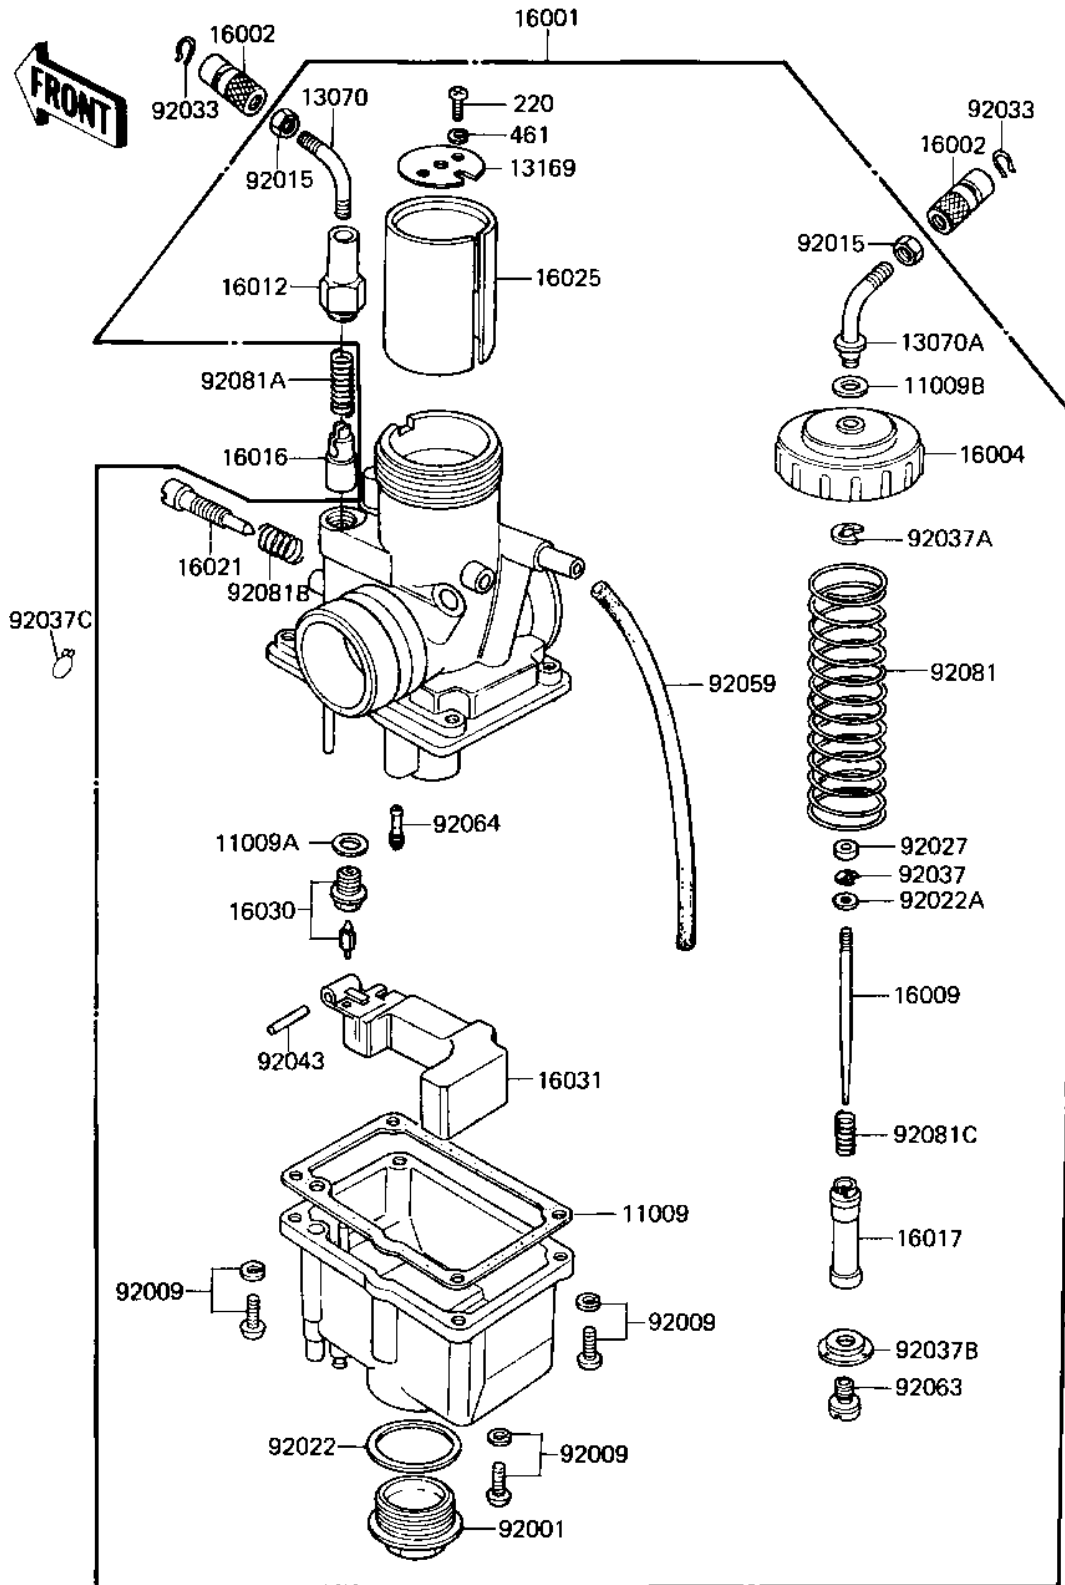

# 1982 KE125 PARTS DIAGRAM

CARBURETOR ('82-'83 A9/A10)

E1610-001

# 1982 KE125 PARTS LIST

CARBURETOR ('82-'83 A9/A10)

ITEM NAME	PART NUMBER	QUANTITY
GASKET,FLOAT CHAMBER (Ref # 11009)	16019-023	1
WASHER FLOAT VLV SEAT (Ref # 11009A)	16029-004	1
GASKET,CABLE GUIDE (Ref # 11009B)	16029-007	1
GUIDE,CABLE (Ref # 13070)	16077-010	1
GUIDE,CABLE (Ref # 13070A)	16077-011	1
PLATE,THROTTLE VALVE (Ref # 13169)	13169-1123	1
CARBURETOR ASSY (Ref # 16001)	16001-1243	1
CABLE ADJUSTER (Ref # 16002)	16002-007	2
CAP,MIXING CHAMBER (Ref # 16004)	16004-024	1
JET NEEDLE,5EL24 (Ref # 16009)	16009-1066	1
CAP,STARTER PLUNGER (Ref # 16012)	16012-017	1
PLUNGER-ENRICHNER (Ref # 16016)	16016-002	1
NEEDLE JET,AO-0 (Ref # 16017)	16017-1062	1
SCREW,THROTTLE STOP (Ref # 16021)	16021-023	1
VALVE,THROTTLE,CA2.5 (Ref # 16025)	16025-1018	1
FLOAT VALVE ASSY (Ref # 16030)	16030-024	1
FLOAT (Ref # 16031)	16031-026	1
BOLT,BANJO (Ref # 92001)	92001-146	1
SCREW-PAN-WS-CROS (Ref # 92009)	223B0414	1
NUT CABLE ADJUST LOCK (Ref # 92015)	16003-004	2
GASKET,MAIN JET COVER (Ref # 92022)	16034-008	1
WASHER,THROTTLE VALVE (Ref # 92022A)	92022-1024	1
RING,JET NEEDLE (Ref # 92027)	92027-1103	1
CIRCLIP (Ref # 92033)	92036-018	2
CIRCLIP (Ref # 92037)	16008-010	1
CIRCLIP,CABLE GUIDE (Ref # 92037A)	16008-011	1
RING,MAIN JET (Ref # 92037B)	16008-012	1
CLAMP FUEL PIPE (Ref # 92037C)	92037-010	1
FLOAT PIN (Ref # 92043)	16032-006	1

# 1982 KE125 PARTS LIST

CARBURETOR ('82-'83 A9/A10)

ITEM NAME	PART NUMBER	QUANTITY
TUBE,CARB BREATHER (Ref # 92059)	92059-1011	1
MAIN JET,#A92.5R (Ref # 92063)	92063-1085	1
PILOT JET,#A25 (Ref # 92064)	92064-1020	1
SPRING,THROTTLE VALV (Ref # 92081)	16006-024	1
SPRING-PLUNGER (Ref # 92081A)	16013-003	1
SPRING THR STOP SCREW (Ref # 92081B)	16022-005	1
SPRING,JET NEEDLE (Ref # 92081C)	92081-1072	1
SCREW PAN HEAD 3X8 (Ref # 220)	220B0308	1
WASHER SPRING 3MM (Ref # 461)	461F0300	1