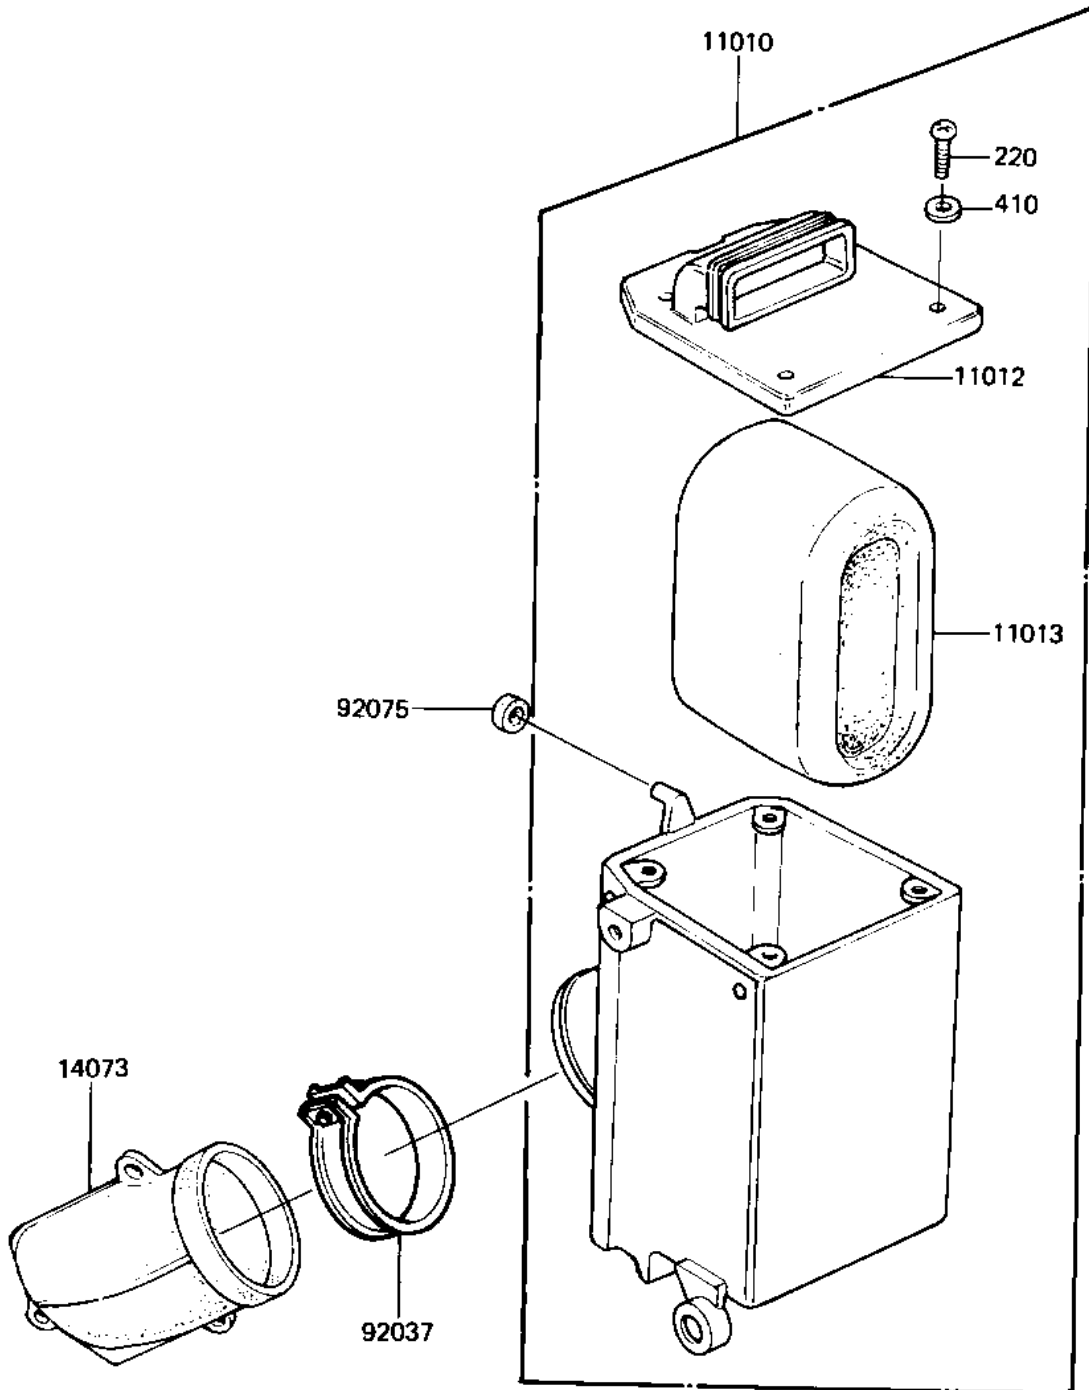

1983 KE125 PARTS DIAGRAM

AIR CLEANER ('82-'83 A9/A10)

E1130-0046

1983 KE125 PARTS LIST

AIR CLEANER ('82-'83 A9/A10)

ITEM NAME	PART NUMBER	QUANTITY
FILTER-ASSY-AIR (Ref # 11010)	11010-1126	1
CAP,AIR FILTER (Ref # 11012)	11012-1188	1
ELEMENT,AIR CLNR (Ref # 11013)	11013-1052	1
CONNECTOR,AIR CLEANER (Ref # 14073)	14073-1004	1
CLAMP,AIR CLEANER (Ref # 92037)	92037-129	1
DAMPER RUBBER,CLENER (Ref # 92075)	92075-217	1
SCREW PAN HEAD 4X16 (Ref # 220)	220B0416	4
WASHER PLAIN 4MM (Ref # 410)	410B0400	4