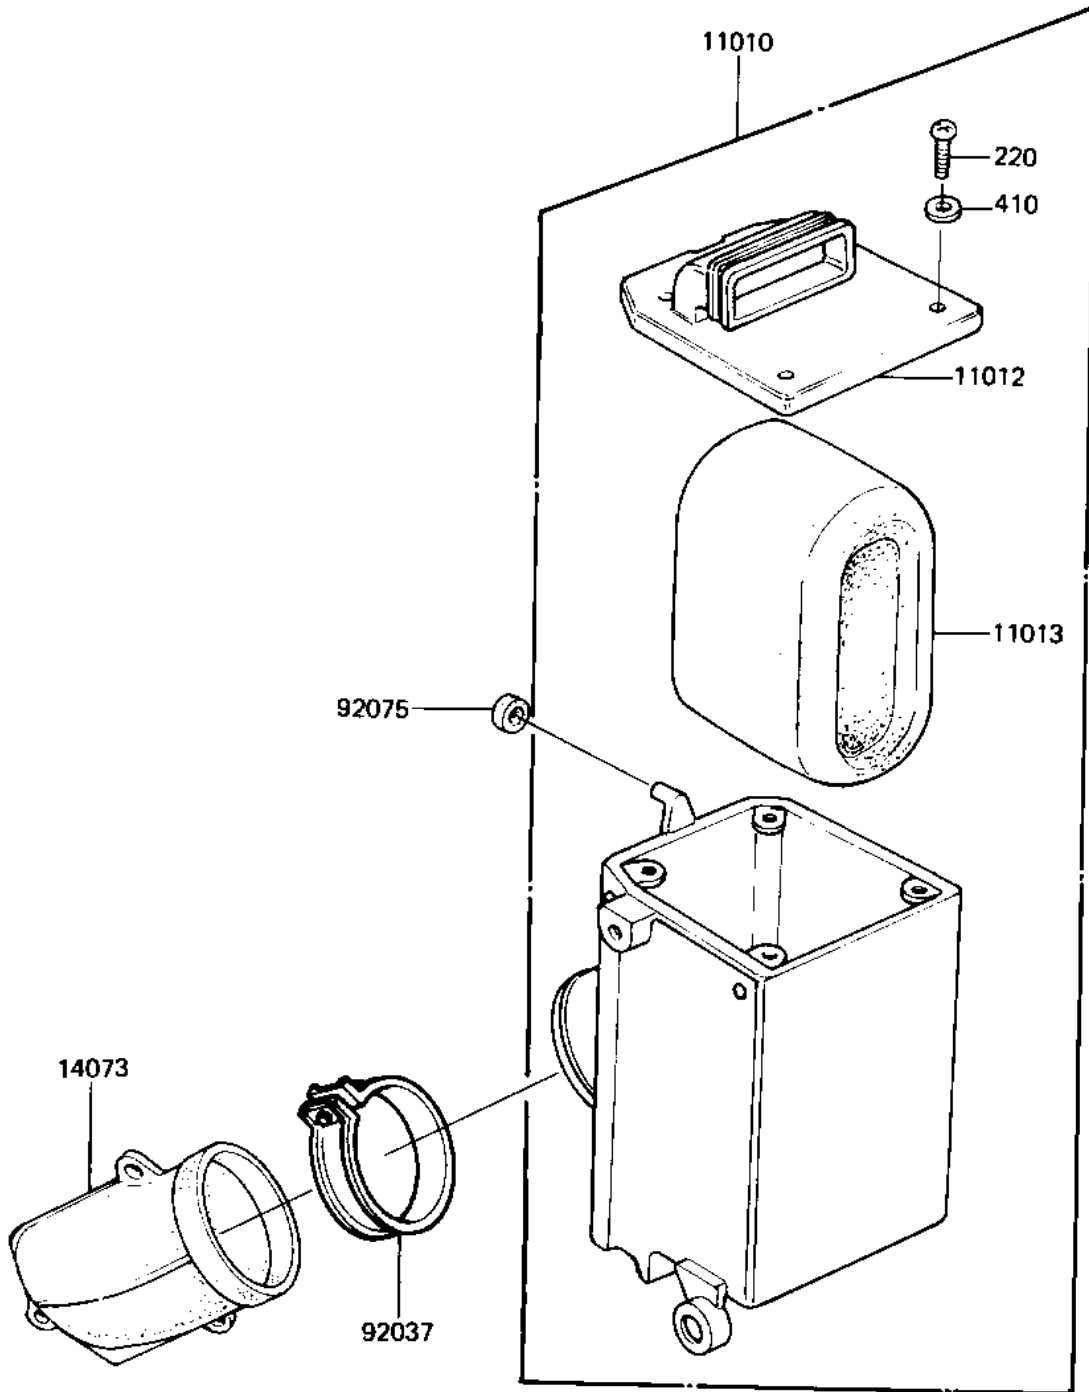

1982 KE125 PARTS DIAGRAM

AIR CLEANER ('82-'83 A9/A10)

E1130-0046

1982 KE125 PARTS LIST

AIR CLEANER ('82-'83 A9/A10)

ITEM NAME	PART NUMBER	QUANTITY
FILTER-ASSY-AIR (Ref # 11010)	11010-1126	1
CAP,AIR FILTER (Ref # 11012)	11012-1188	1
ELEMENT,AIR CLNR (Ref # 11013)	11013-1052	1
CONNECTOR,AIR CLEANER (Ref # 14073)	14073-1004	1
CLAMP,AIR CLEANER (Ref # 92037)	92037-129	1
DAMPER RUBBER,CLENER (Ref # 92075)	92075-217	1
SCREW PAN HEAD 4X16 (Ref # 220)	220B0416	4
WASHER PLAIN 4MM (Ref # 410)	410B0400	4