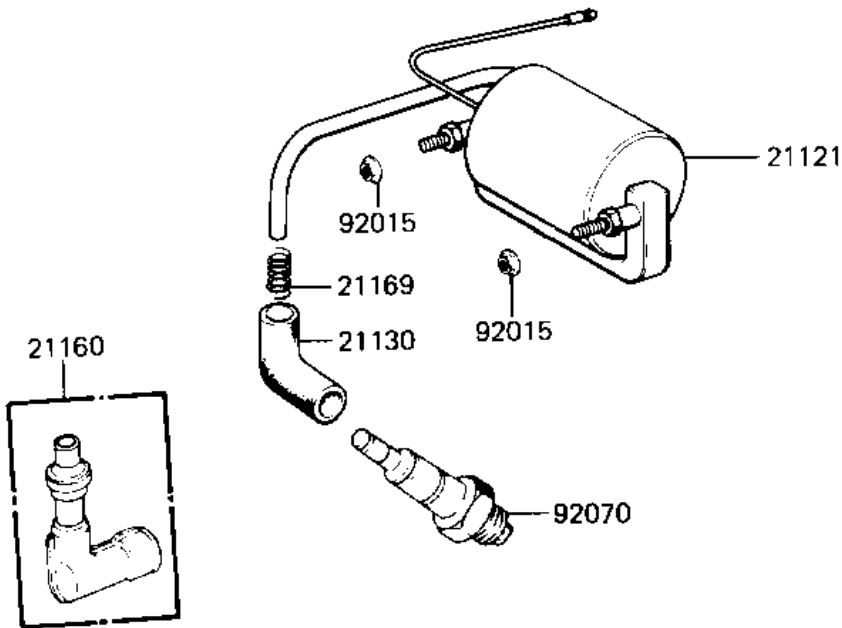

# 1983 KE125 PARTS DIAGRAM

IGNITION COIL ('82-'83 A9/A10)

# 1983 KE125 PARTS LIST

IGNITION COIL ('82-'83 A9/A10)

ITEM NAME	PART NUMBER	QUANTITY
COIL,IGNITION (Ref # 21121)	21121-1047	1
CAP,SPARK PLUG (Ref # 21160)	21160-005	1
NUT-6MM (Ref # 92015)	92015-1078	2
SPARK PLUG B9ES (Ref # 92070)	B9ES	1